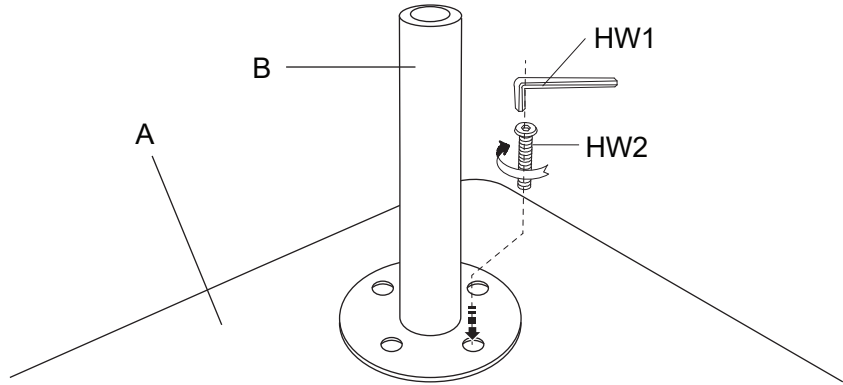

PREPARATION

- Before beginning assembly of product, make sure all parts are present. Compare parts with part contents list and hardware contents list.
- If any part is missing or damaged, do not attempt to assemble the product.
- Estimated Assembly Time: 15 minutes.
- Tools Required for Assembly (included): Allen Key
- If you are having difficulty, our friendly Customer Care team is always here to help. Please email customersupport@safavieh.com