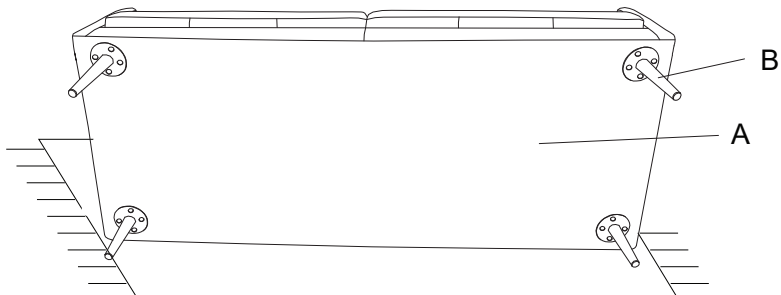

STEP1 TAKE OUT LEGS FROM THE BOX

STEP2 INSERT THE LEGS, SCREW IN THE SOCKET SCREW AND TIGHTEN COMPLETELY.

STEP3 THIS ITEM MAY REQUIRE PERIODIC TIGHTENING