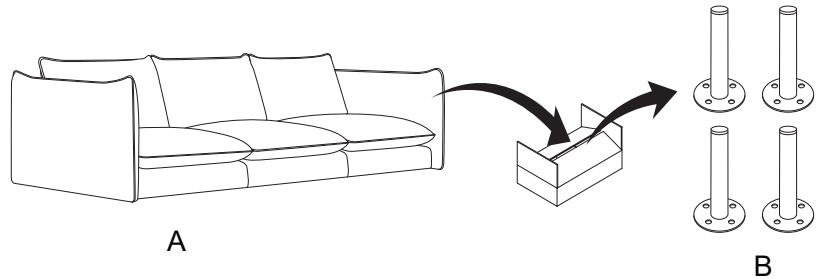

PREPARATION

- Before beginning assembly of product, make sure all parts are present. Compare parts with part contents list and hardware contents list.
- If any part is missing or damaged, do not attempt to assemble the product.
- Estimated Assembly Time: 15 minutes.
- Tools Required for Assembly (included): Allen Key
- If you are having difficulty, our friendly Customer Care team is always here to help. Please email customersupport@safavieh.com