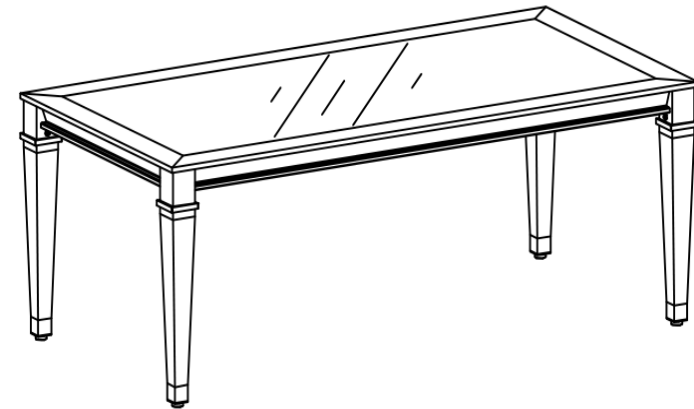

Part List and Hardware List

PIECE	DESCRIPTION	PICTURE	QUANTITY
A	FRAME		1X
B	GLASS		1X
C	ACRYLIC LEG		4X
D	SOCKET HEAD SCREW		8X
E	ALLEN KEY		1X
F	RUBBER MAT		6X

 **SAFAVIEH**
FURNITURE

Model#SFV2514B

Product Dimensions:48"W x 30.5" D x 21" H