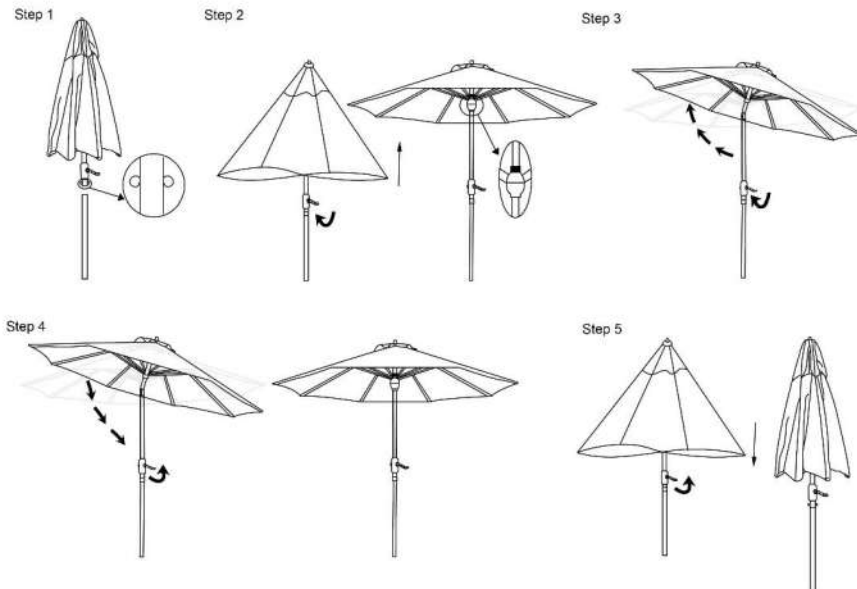

2019.4.17
42x29.3cm

Front Side

SAFETY INFORMATION

- Assemble on a soft surface, such as carpeting, to avoid scratching the pole finish or tearing the umbrella fabric.
- Close the umbrella during windy condition. Do not leave the umbrella open in high winds.
- Use a heavy or weighted umbrella base to stabilize the umbrella.

CARE AND MAINTENANCE

Wash with mild soap and water, rinse with clean water and let air dry.
Always let the umbrella dry completely before storing.

OPERATION INSTRUCTION

- Step 1: Connect umbrella with bottom pole by locking the metal pins.
Step 2: Open umbrella by turning the crank to clockwise direction all the way up.
Step 3: Continue cranking in clockwise direction while umbrella tilts by itself.
Step 4: Crank counterclockwise to direct umbrella back to straight up position.
Step 5: Continue cranking in counterclockwise direction to close down the umbrella.

 **SAFAVIEH**
O U T D O O R

Model #PAT8200&PAT8203&PAT8204&PAT8206&
PAT8207&PAT8208&PAT8210&PAT8211

Product Dimension: 101.18"Dia. X 99.61"H.

Back Side

⚠️ ADVERTENCIAS Y PRECAUCIONES ESPECIALES

- Ensamble en una superficie suave, como una alfombra, para evitar que se raye el acabado del poste o que se desgarre la tela de la sombrilla.
- Cierre la sombrilla cuando haga viento. No deje la sombrilla abierta si hay vientos fuertes.
- Se debe usar una base sólida o de mucho peso para estabilizar la sombrilla.

 **SAFAVIEH**
O U T D O O R

Model # PAT8200&PAT8203&PAT8204&PAT8206&
PAT8207&PAT8208&PAT8210&PAT8211

Product Dimension: 101.18"Dia. X 99.61"H.