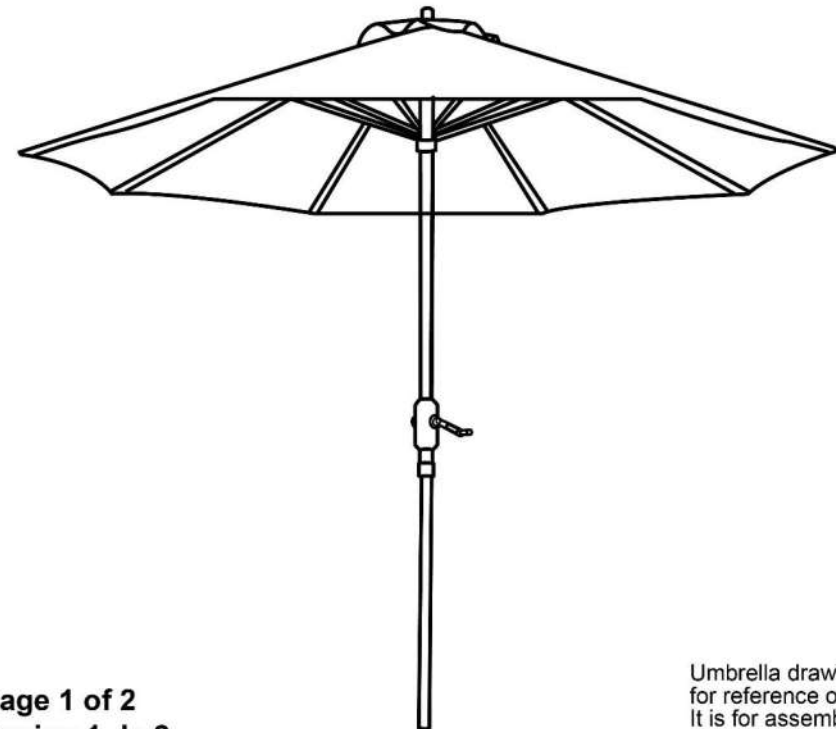

2019.4.17
42x29.3cm

Front Side

SAFETY INFORMATION

- Assemble on a soft surface, such as carpeting, to avoid scratching the pole finish or tearing the umbrella fabric.
- Close the umbrella during windy condition. Do not leave the umbrella open in high winds.
- Use a heavy or weighted umbrella base to stabilize the umbrella.

CARE AND MAINTENANCE

Wash with mild soap and water, rinse with clean water and let air dry.
Always let the umbrella dry completely before storing.

OPERATION INSTRUCTION

- Step 1: Connect umbrella with bottom pole by locking the metal pins.
Step 2: Open umbrella by turning the crank to clockwise direction all the way up.
Step 3: Continue cranking in clockwise direction while umbrella tilts by itself.
Step 4: Crank counterclockwise to direct umbrella back to straight up position.
Step 5: Continue cranking in counterclockwise direction to close down the umbrella.

 **SAFAVIEH**
O U T D O O R

Model #PAT8200&PAT8203&PAT8204&PAT8206&
PAT8207&PAT8208&PAT8210&PAT8211

Product Dimension: 101.18"Dia. X 99.61"H.

Back Side

⚠️ ADVERTENCIAS Y PRECAUCIONES ESPECIALES

- Ensamble en una superficie suave, como una alfombra, para evitar que se raye el acabado del poste o que se desgarre la tela de la sombrilla.
- Cierre la sombrilla cuando haga viento. No deje la sombrilla abierta si hay vientos fuertes.
- Se debe usar una base sólida o de mucho peso para estabilizar la sombrilla.

 **SAFAVIEH**
O U T D O O R

Model # PAT8200&PAT8203&PAT8204&PAT8206&
PAT8207&PAT8208&PAT8210&PAT8211

Product Dimension: 101.18"Dia. X 99.61"H.