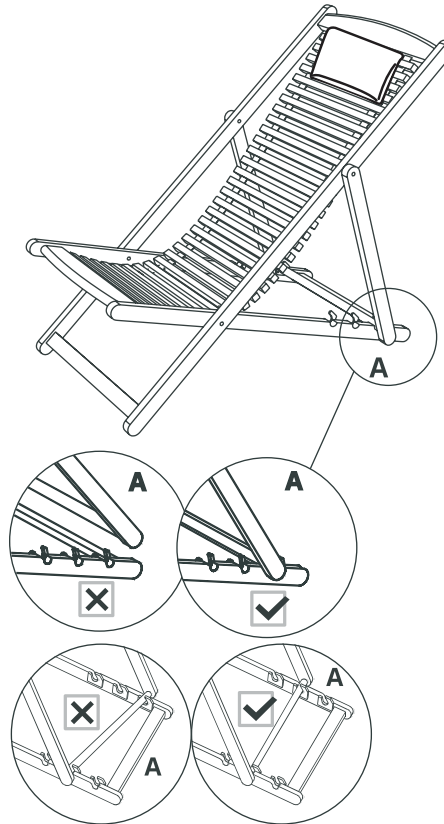

Estimated Assembly Time: 30 minutes.

Tools Required for Assembly (included): Allen Key

1

Step 1

Push up as arrow

2

Step 2

Move the back support into the locks as shown