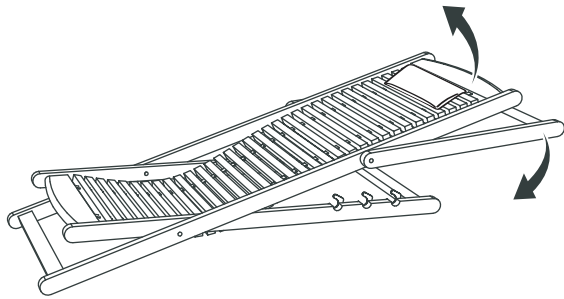

PREPARATION

Before beginning assembly of product, make sure all parts are present. Compare parts with package contents list and hardware contents list. If any part is missing or damaged, do not attempt to assemble the product.

Estimated Assembly Time: 30 minutes.

Tools Required for Assembly (included): Allen Key

1