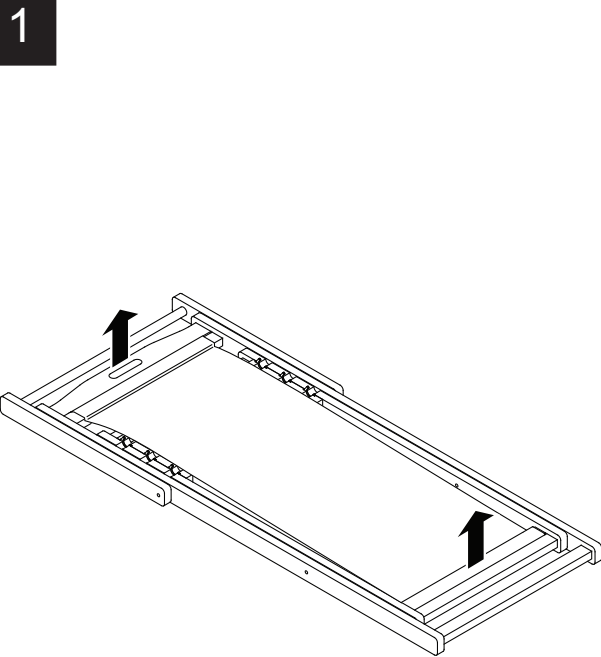

PREPARATION

Before beginning assembly of product, make sure all parts are present. Compare parts with package contents list and hardware contents list. If any part is missing or damaged, do not attempt to assemble the product.

Estimated Assembly Time: 30 minutes.

Tools Required for Assembly (included): Allen Key

Step 1
Push up as arrow