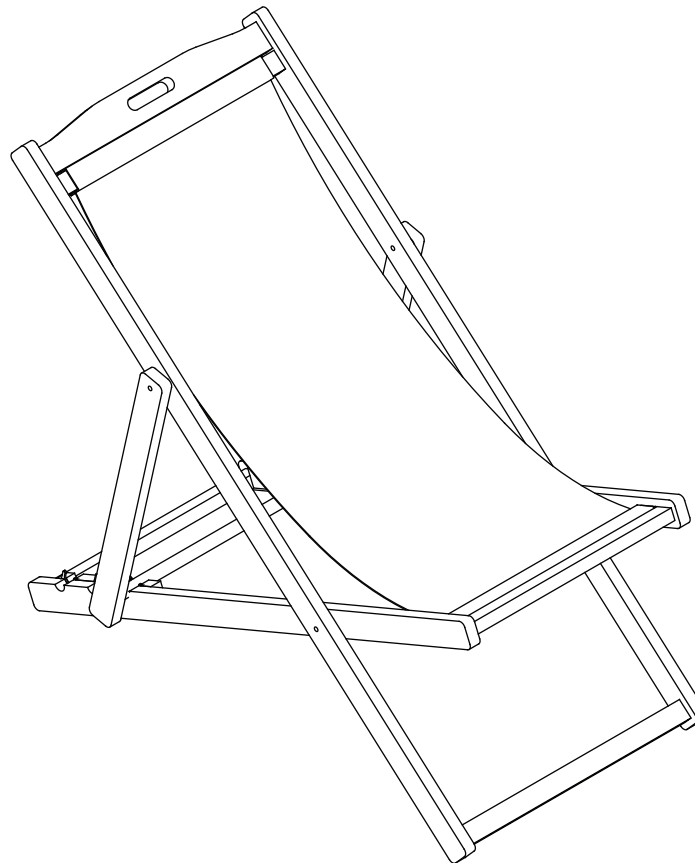

 **SAFAVIEH**  
O U T D O O R

Model# PAT7040

Product Dimensions: 23.2" W x 40.2" D x 36.6" H