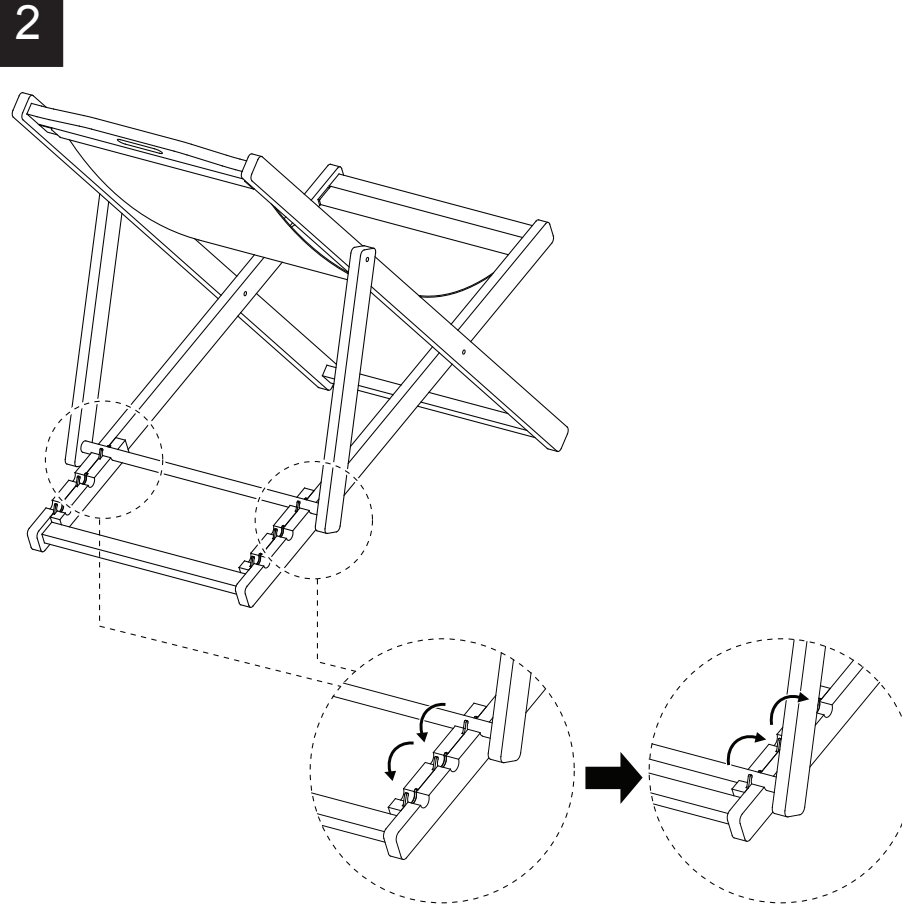

Step 2
Move the back support into the locks as shown