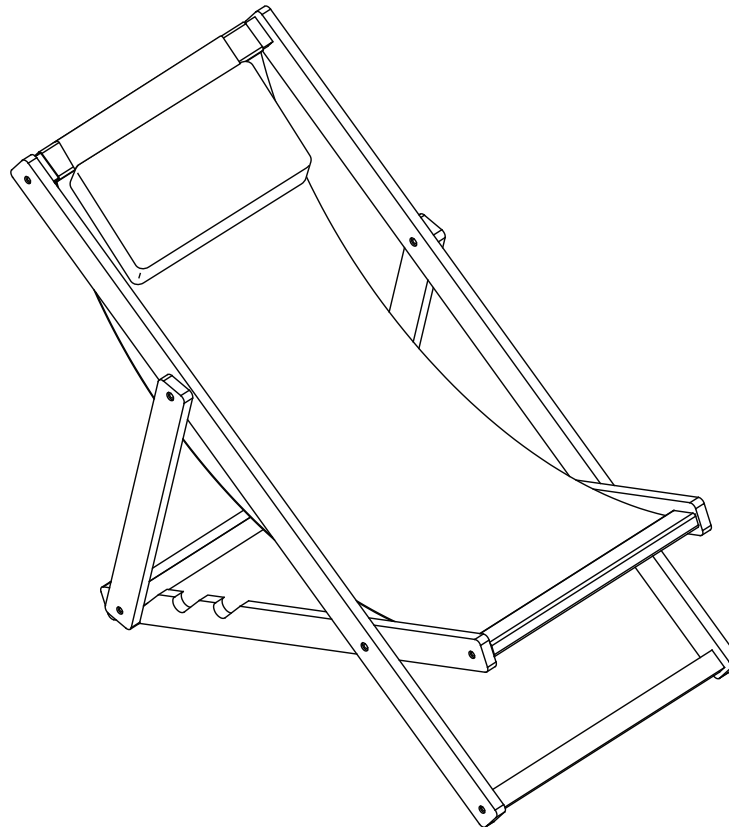

 **SAFAVIEH**
O U T D O O R

Model# PAT7039

Product Dimensions: 24.2" W x 41.3" D x 34.4" H

PREPARATION

Before beginning assembly of product, make sure all parts are present. Compare parts with package contents list and hardware contents list. If any part is missing or damaged, do not attempt to assemble the product.