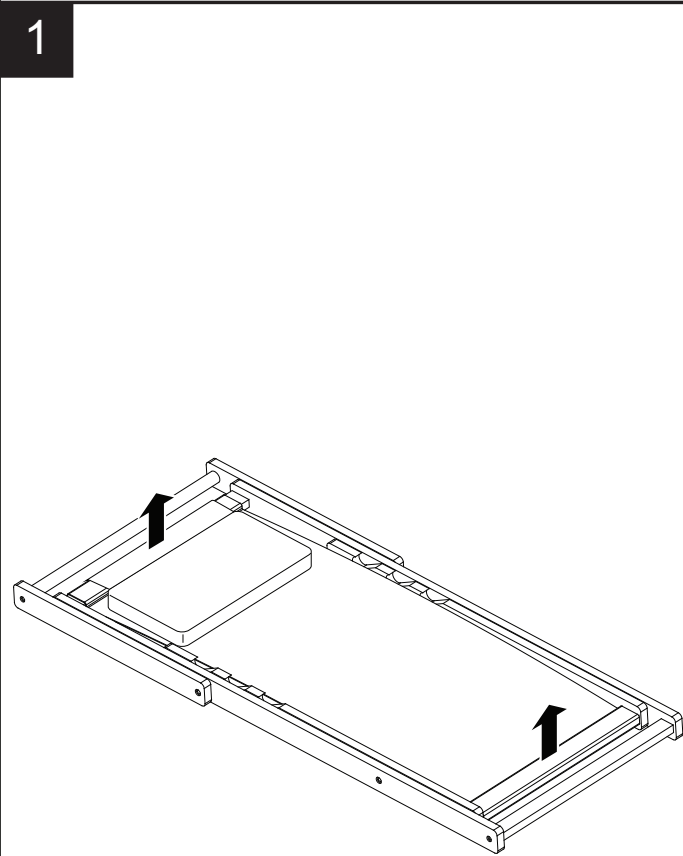

PREPARATION

Before beginning assembly of product, make sure all parts are present. Compare parts with package contents list and hardware contents list. If any part is missing or damaged, do not attempt to assemble the product.

Estimated Assembly Time: 30 minutes.

Tools Required for Assembly (included): Allen Key

Step 1
Push up as arrow