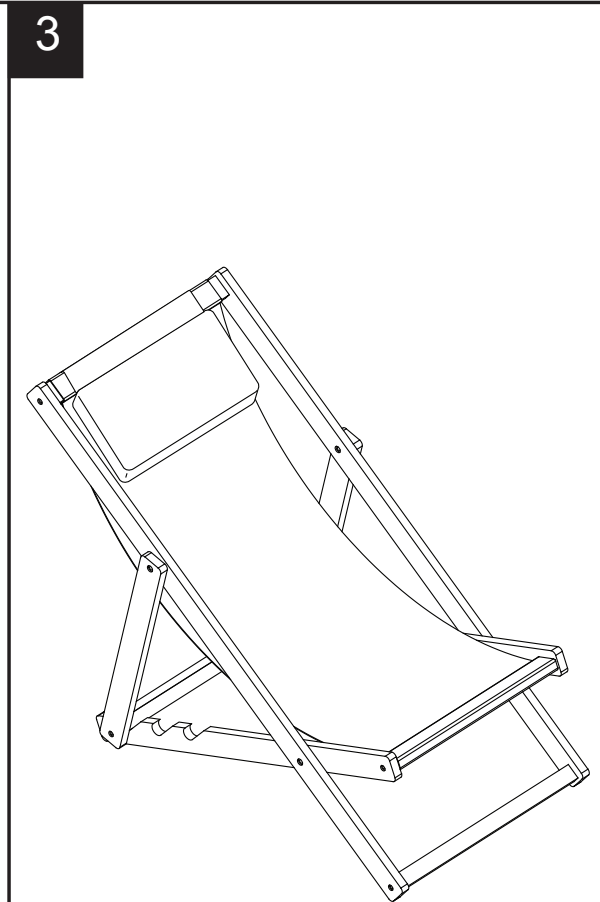

PREPARATION

Before beginning assembly of product, make sure all parts are present. Compare parts with package contents list and hardware contents list. If any part is missing or damaged, do not attempt to assemble the product.

Estimated Assembly Time: 30 minutes.

Tools Required for Assembly (included): Allen Key

Step 1
Push up as arrow