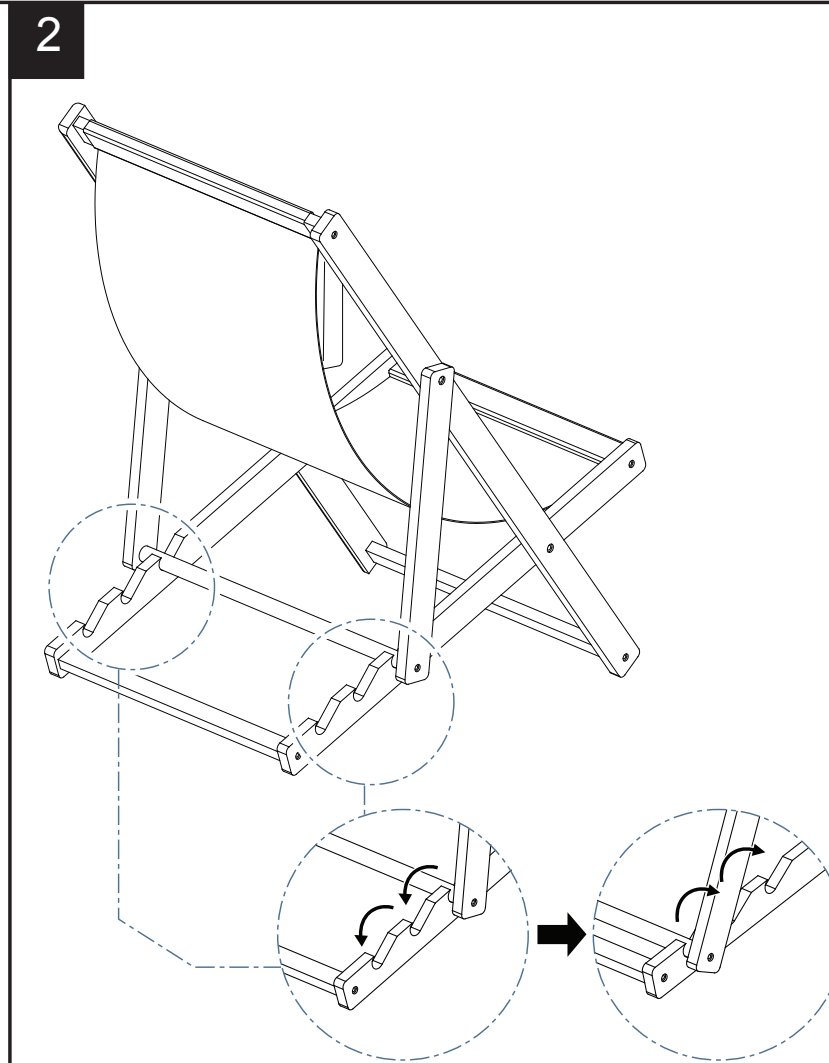

 **SAFAVIEH**
O U T D O O R

Model# PAT7039

Product Dimensions: 24.2" W x 41.3" D x 34.4" H

PREPARATION

Before beginning assembly of product, make sure all parts are present. Compare parts with package contents list and hardware contents list. If any part is missing or damaged, do not attempt to assemble the product.

Estimated Assembly Time: 30 minutes.

Tools Required for Assembly (included): Allen Key

Step 1
Push up as arrow

Step 2
Move the back support into the locks as shown

Step 3
Complete