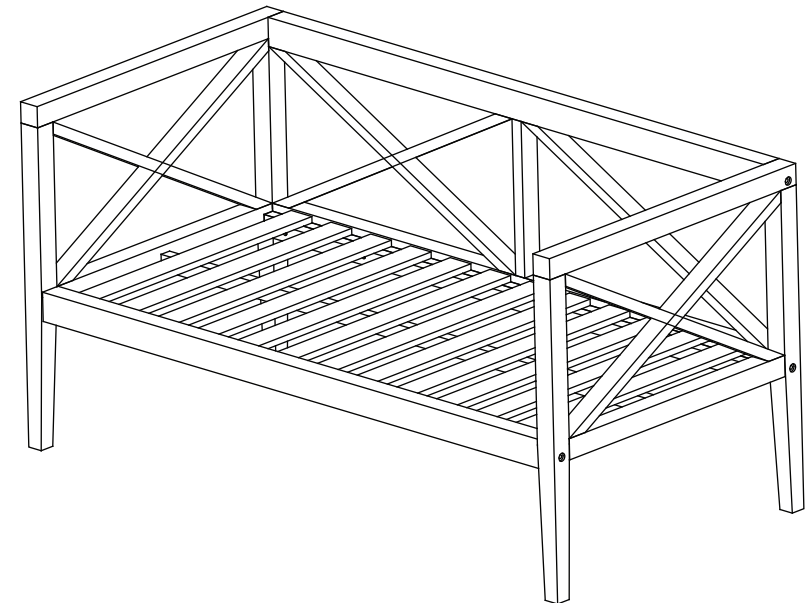

## Part List and Hardware List

PIECE	DESCRIPTION	PICTURE	QUANTITY
A	Seat Frame		2X
B	Leg Frame		1X
C	Back frame		1X
D	Screw -1	 M7x70	6X
E	Allen key	 LG5	1X

Model# PAT7031

Product Dimensions: 50.39" W x 25.2" D x 25.59" H