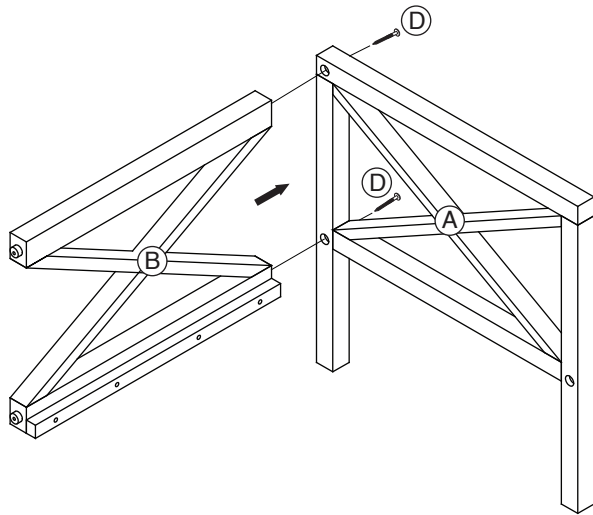

PREPARATION

Before beginning assembly of product, make sure all parts are present. Compare parts with package contents list and hardware contents list. If any part is missing or damaged, do not attempt to assemble the product.

Estimated Assembly Time: 10 minutes.

Tools Required for Assembly (included): Allen Key

1

Step 1
Attached back frame (B) to (A).Using Screw (D) tighten by (E).

2