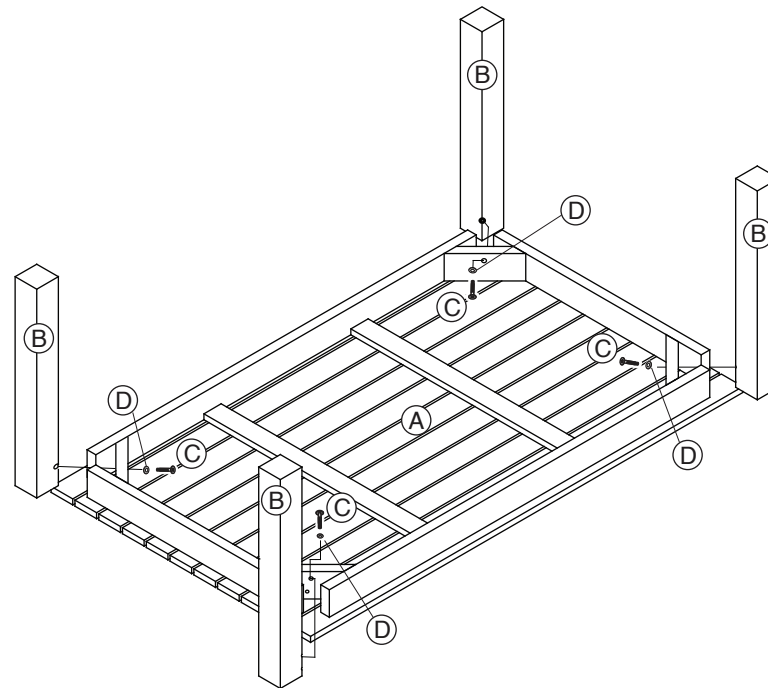

PREPARATION

Before beginning assembly of product, make sure all parts are present. Compare parts with package contents list and hardware contents list. If any part is missing or damaged, do not attempt to assemble the product.

Estimated Assembly Time: 10 minutes.

Tools Required for Assembly (included): Allen Key

1

Step 1

Attach legs (B) to top frame table (A). Using allen bolts (C) and insert washer (D) tighten with allen key (E).