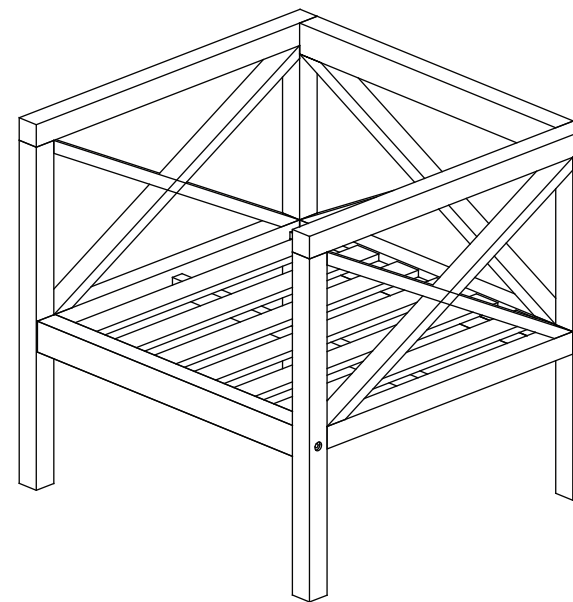

## Part List and Hardware List

PIECE	DESCRIPTION	PICTURE	QUANTITY
A	Leg Frame		2X
B	Back Frame		1X
C	Seat frame		1X
D	Screw	 M7x70	6X
E	Allen key	 LG5	1X

Model# PAT7031

Product Dimensions:46.85" W x 26.38" D x 32.48" H