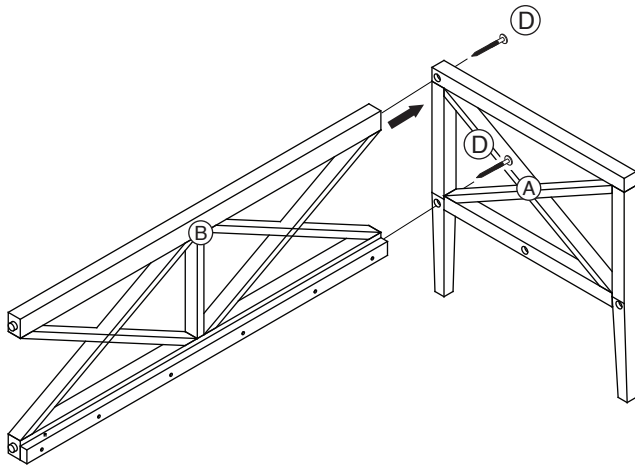

PREPARATION

Before beginning assembly of product, make sure all parts are present. Compare parts with package contents list and hardware contents list. If any part is missing or damaged, do not attempt to assemble the product.

Estimated Assembly Time: 10 minutes.

Tools Required for Assembly (included): Allen Key

1

Step 1

Attached back frame (B) to (A).Using Screw (D) tighten by (E).

2