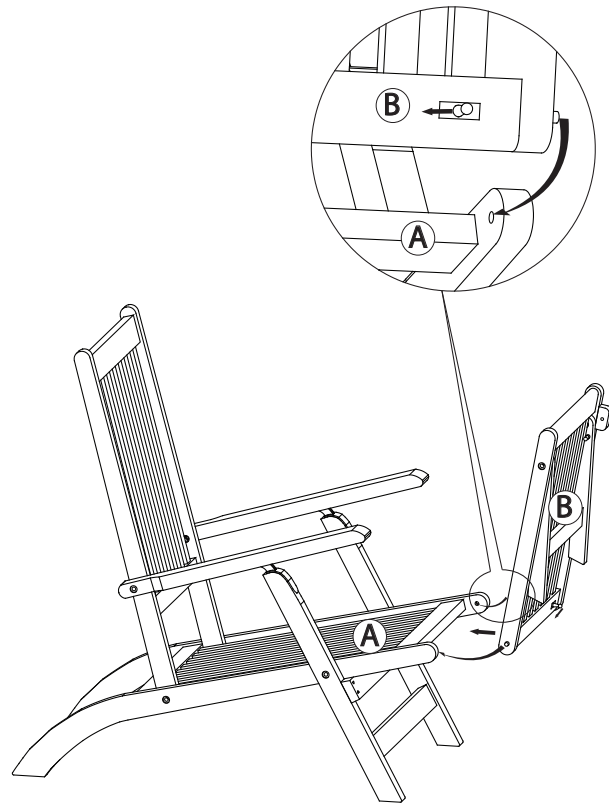

PREPARATION

Before beginning assembly of product, make sure all parts are present. Compare parts with package contents list and hardware contents list. If any part is missing or damaged, do not attempt to assemble the product.

Estimated Assembly Time: 10 minutes.

Tools Required for Assembly (included): Allen Key

1

Step 1

(A) attached with (B) when the lock pull up which is followed up the arrow.

2