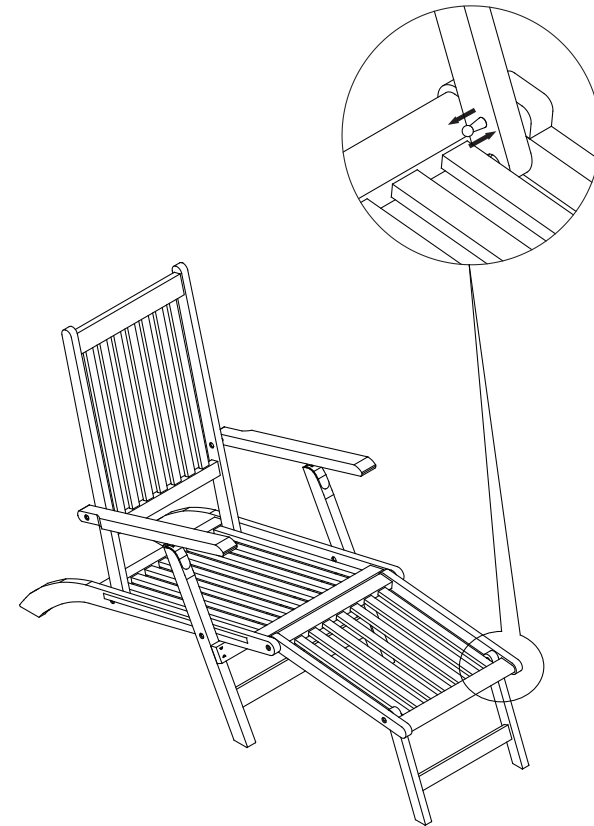

Step 2

Footrest is removed when unlocked and locked is ready to use.