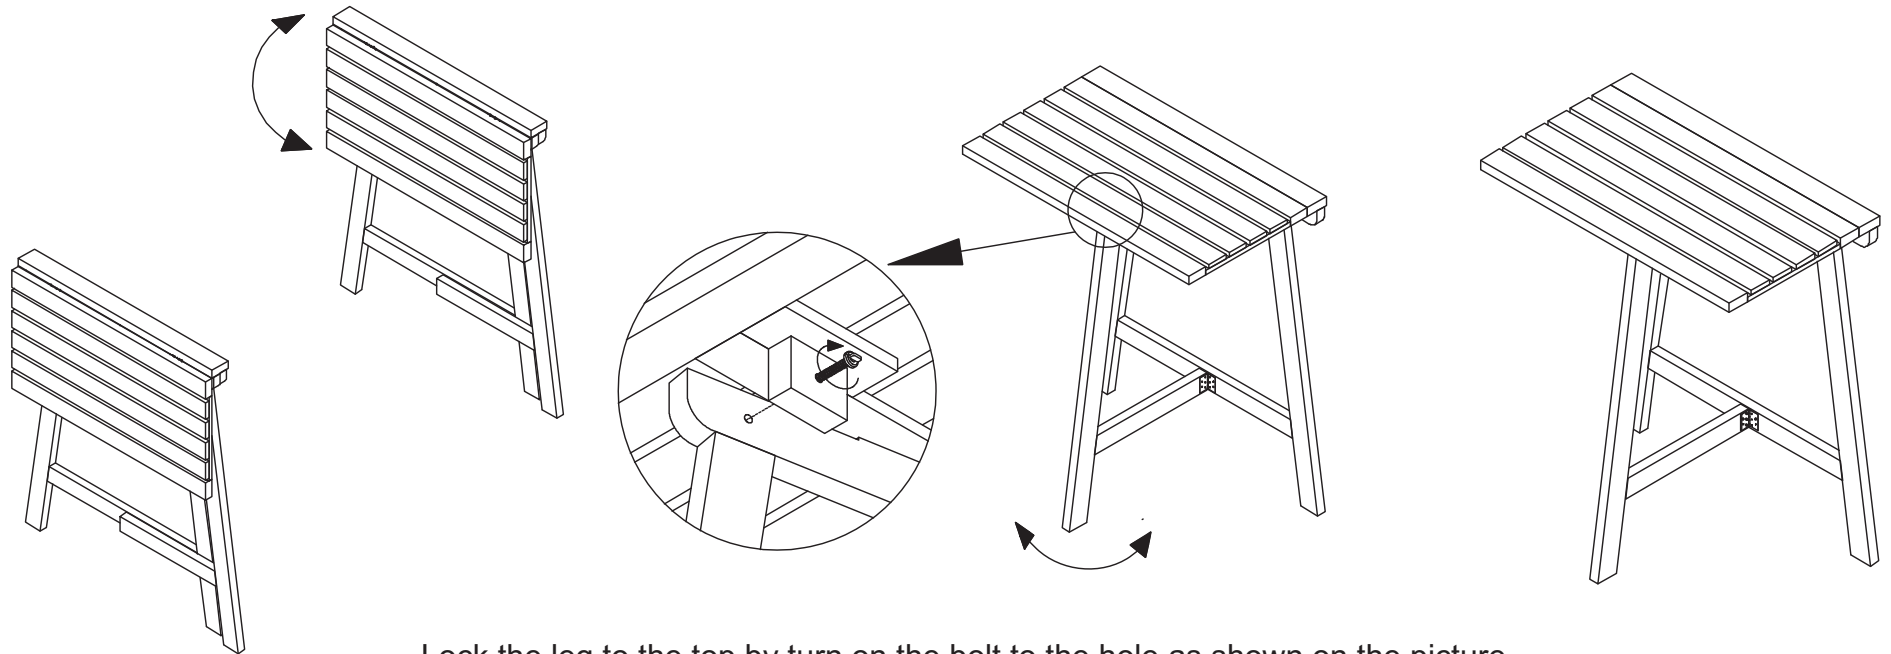

## NOTICE

Please make sure that you have all parts indicated before you begin assembly of this item.

 **SAFAVIEH**  
OUTDOOR LIVING

MODEL# PAT6755

Product Dimension: 23.62"W x 15.35"D x 28.35"H

Weight capacity : 40 lbs.

Warning : Do not stand on the table

Warning : Do not torque bolts / screws

Lock the leg to the top by turn on the bolt to the hole as shown on the picture.