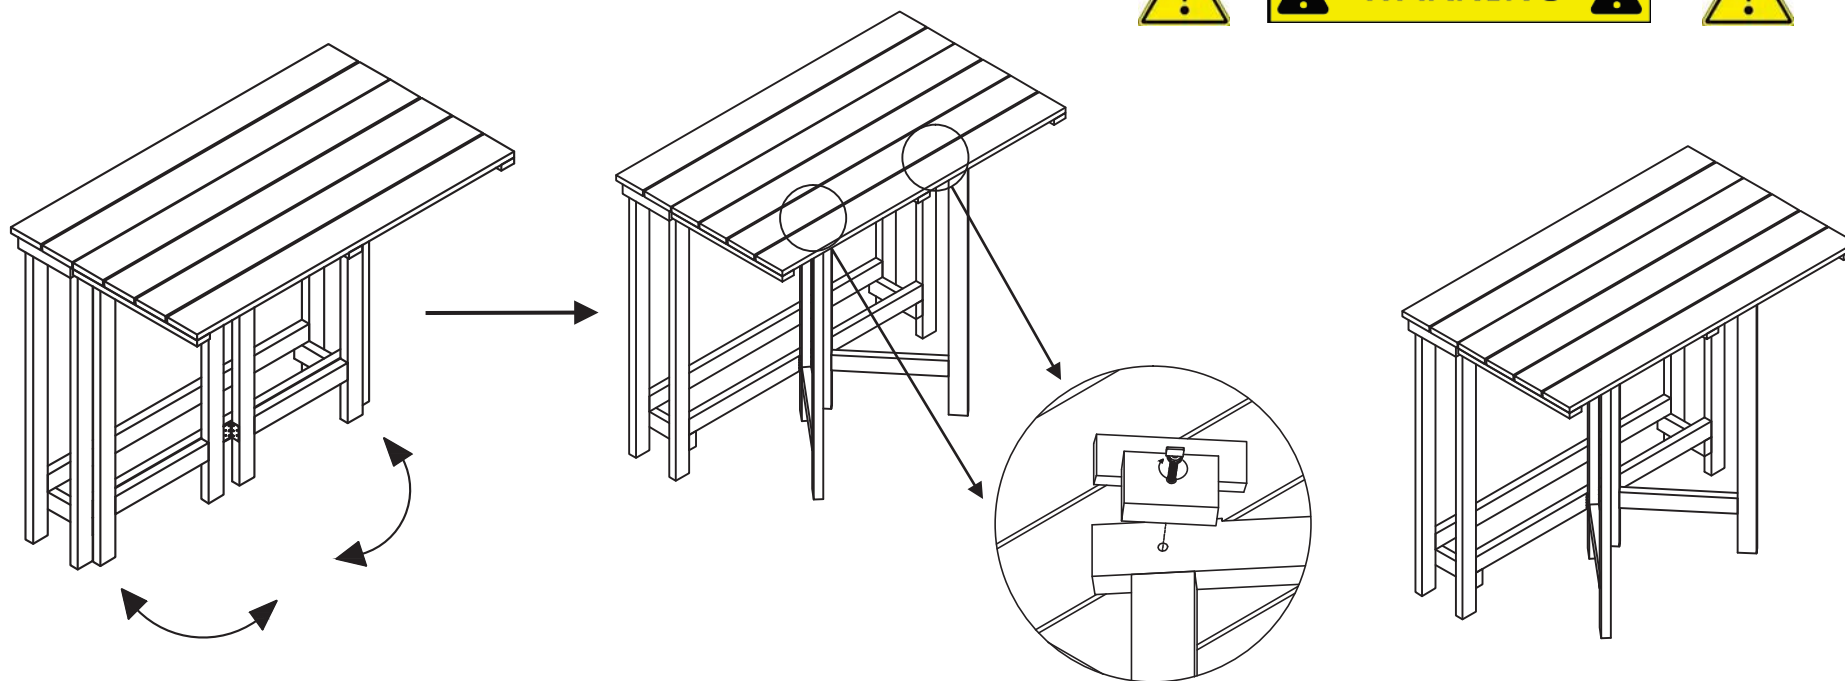

NOTICE

Please make sure that you have all parts indicated before you begin assembly of this item.

 **SAFAVIEH**
OUTDOOR LIVING

MODEL# PAT6754

Product Dimension: 33.46"W x 19.69"D x 29.13"H

Weight capacity : 40 lbs.

Warning : Do not stand on the table

Warning : Do not torque bolts / screws

Lock the leg to the top by turn on the bolt to the hole as shown on the picture.