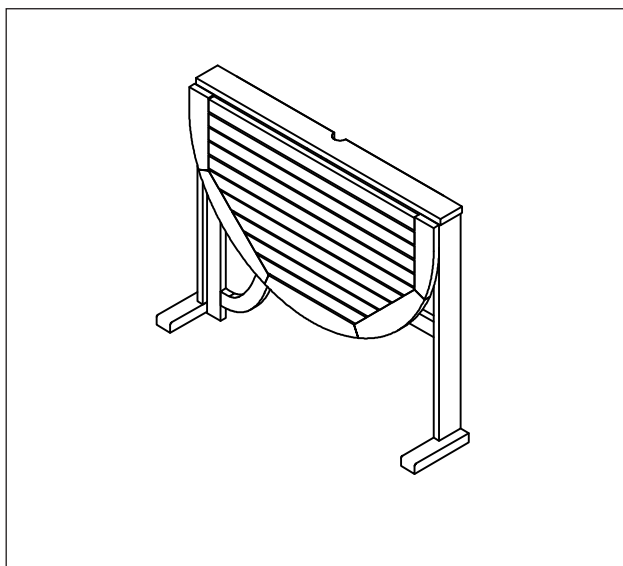

Step 1: turn the leg touch to the bracket as shown on the picture.

Step 2: tighten the bolt to the leg as shown on the picture.

CARE AND MAINTENANCE

Store outdoor furniture indoors or cover well when it is not in use. Dust regularly with small brush or vacuum. Spills should be taken care of immediately before they harden or stain with a slightly dampened sponge.

NOTICE

Please make sure that you have all parts indicated before you begin assembly of this item.

 **SAFAVIEH**
OUTDOOR LIVING

MODEL# PAT6750

Product Dimension: 23.62"W x 35.43"D x 29.13"H

Weight capacity : 40 lbs.