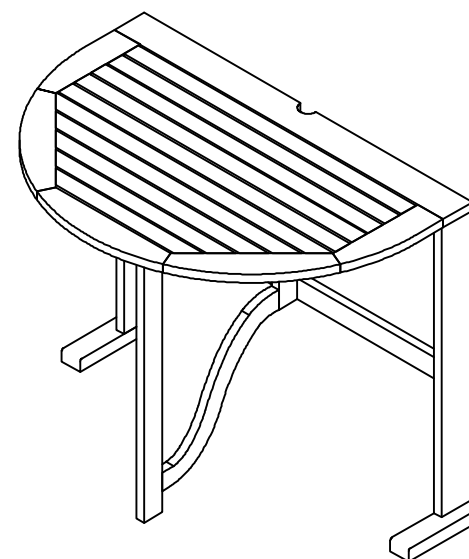

SAFAVIEH
OUTDOOR LIVING

MODEL# PAT6750

Product Dimension: 23.62"W x 35.43"D x 29.13"H

Weight capacity : 40 lbs.

Warning : Do not stand on the table

Warning : Do not torque bolts / screws