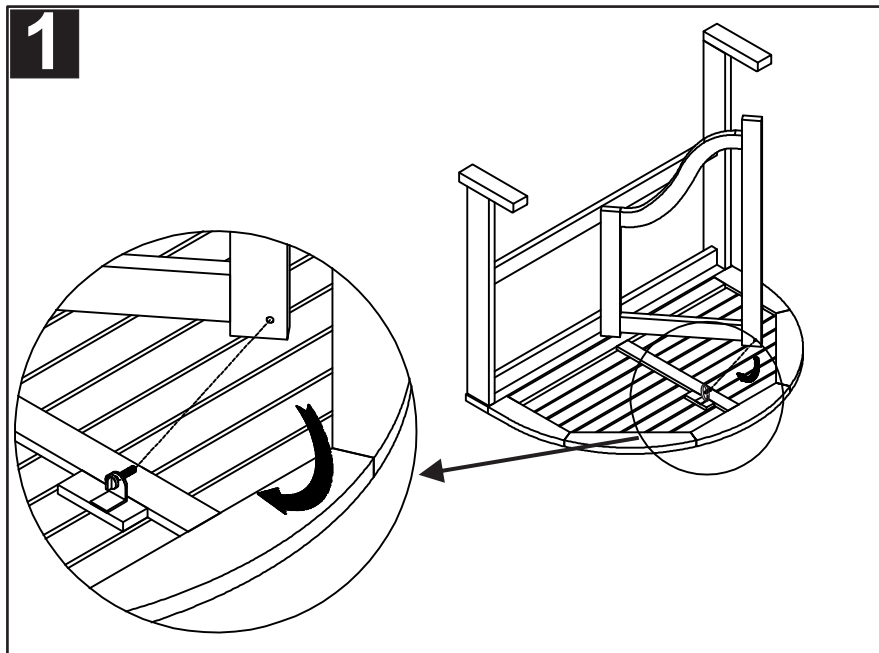

PREPARATION

Before beginning the assembly of the product, make sure all parts are present. Compare the parts with the package contents list and hardware contents list. If any parts are missing or damaged, do not attempt to assemble the product. Tool required for assembly (included): No .

Step 1: turn the leg touch to the bracket as shown on the picture.

Step 2: tighten the bolt to the leg as shown on the picture.

CARE AND MAINTENANCE

Store outdoor furniture indoors or cover well when it is not in use. Dust regularly with small brush or vacuum. Spills should be taken care of immediately before they harden or stain with a slightly dampened sponge.

NOTICE

Please make sure that you have all parts indicated before you begin assembly of this item.

 **SAFAVIEH**
OUTDOOR LIVING

MODEL# PAT6750

Product Dimension: 23.62"W x 35.43"D x 29.13"H

Weight capacity : 40 lbs.