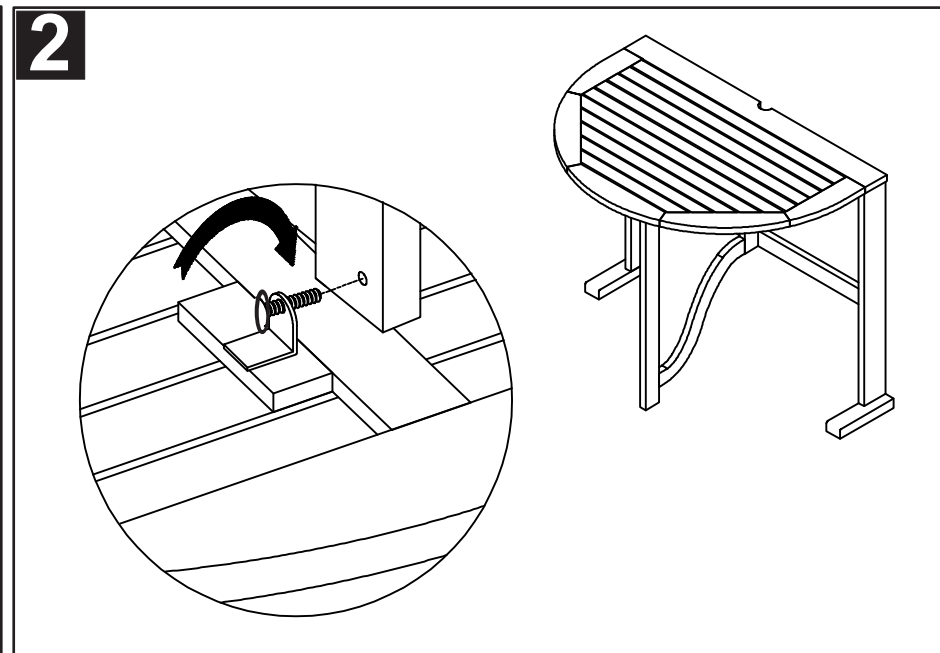

PREPARATION

Before beginning the assembly of the product, make sure all parts are present. Compare the parts with the package contents list and hardware contents list. If any parts are missing or damaged, do not attempt to assemble the product. Tool required for assembly (included): No .

Step 1: turn the leg touch to the bracket as shown on the picture.

Step 2: tighten the bolt to the leg as shown on the picture.

CARE AND MAINTENANCE

Store outdoor furniture indoors or cover well when it is not in use. Dust regularly with small brush or vacuum. Spills should be taken care of immediately before they harden or stain with a slightly dampened sponge.

NOTICE

Please make sure that you have all parts indicated before you begin assembly of this item.

 **SAFAVIEH**
OUTDOOR LIVING

MODEL# PAT6750

Product Dimension: 23.62"W x 35.43"D x 29.13"H

Weight capacity : 40 lbs.