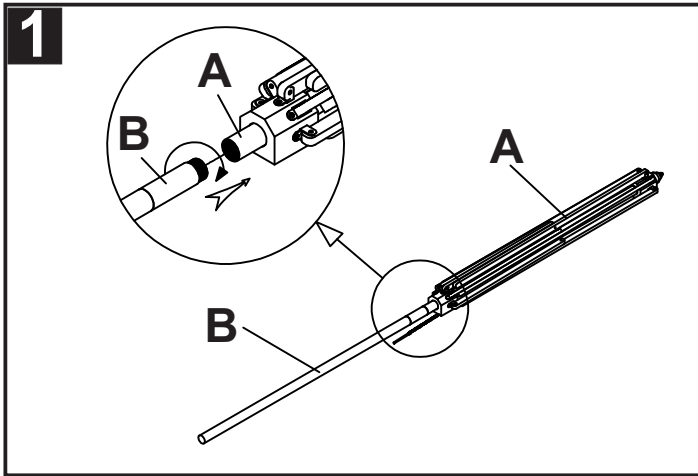

NOTICE

Please make sure that you have all parts indicated before you begin assembly of this item.

 **SAFAVIEH**
OUTDOOR LIVING

MODEL# PAT6750

Product Dimension: 23.62"W x 35.43"D x 29.13"H

Weight capacity : 40 lbs.

Step 1: attach the pole umbrella (B) to the top umbrella (A) shown on the picture.

Step 2: attach the connect part (D) to the umbrella base (C) as shown on the picture.

Step 3: tighten the connect part (D) to umbrella (C) base by using the wrench (E1) as shown on the picture.