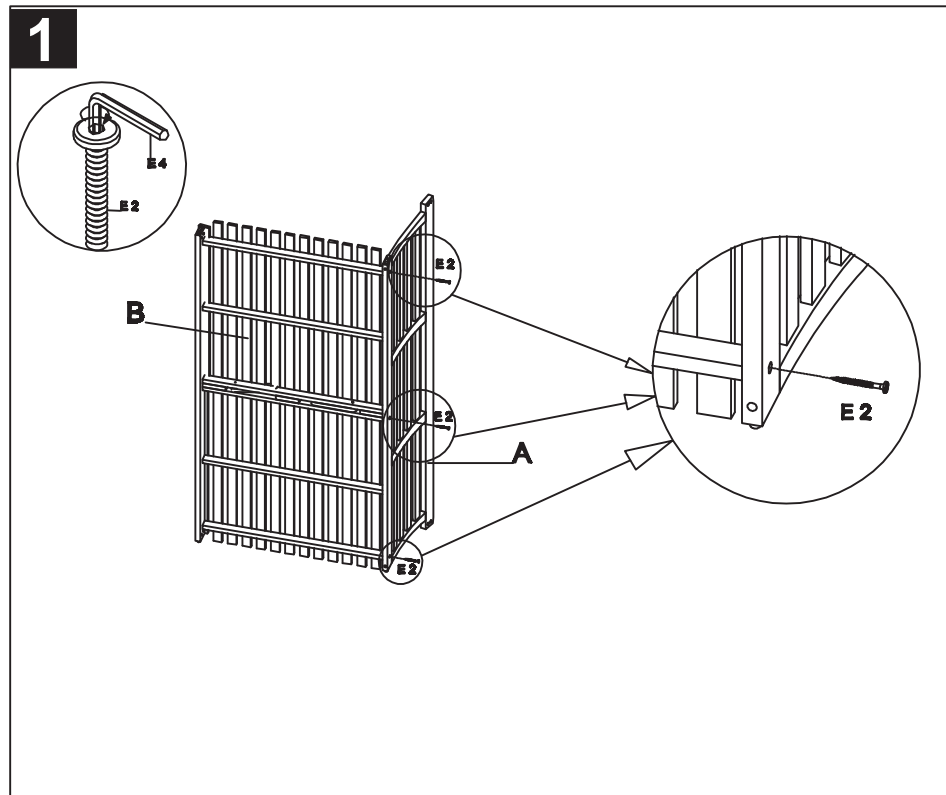

PREPARATION

Before beginning the assembly of the product, make sure all parts are present. Compare the parts with the package contents list and hardware contents list. If any parts are missing or damaged, do not attempt to assemble the product. Tool required for assembly (included): Allen Key.

Step 1: attach the seat (B) to the back (A) by using the Allen Screw (E2) and tighten with the Allen Key (E4).

Step 2: attach the left side (D) to the seat and back as shown on the picture. Then fit by Allen Bolt (E1) and Allen Screw (E2) by using the Allen Key (E4). Repeat again with the right side (C). Tighten all bolts with the Allen Key (E4).

NOTICE

Please make sure that you have all parts indicated before you begin assembly of this item.

Part List and Hardware List

PIECE	DESCRIPTION	PICTURE	QUANTITY
A	Back		1x
B	Seat		1x
C	Right side		1x
D	Left side		1x
E 1	Allen Bolt	 M6 x 70	8x
E 2	Allen Screw	 M6 x 60	5x
E 3	Extra Bolt	 M6 x 50	1x
E 4	Allen Key		1x

 **SAFAVIEH**
OUTDOOR LIVING

MODEL# PAT6725

Product Dimension: 38.98"W x 72.83"D x 26.77"H

Weight capacity : 600 lbs.

Warning : Do not stand on the bench

Warning : Do not torque bolts / screws