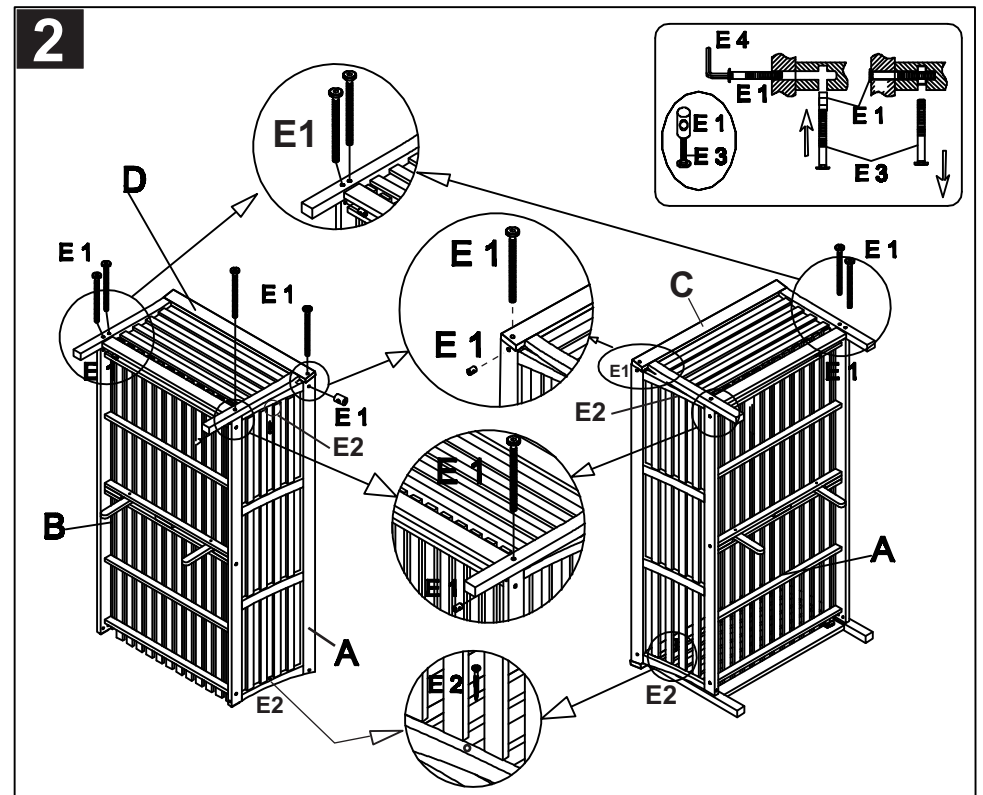

PREPARATION

Before beginning the assembly of the product, make sure all parts are present. Compare the parts with the package contents list and hardware contents list. If any parts are missing or damaged, do not attempt to assemble the product. Tool required for assembly (included): Allen Key.

Step 1: attach the seat (B) to the back (A) by using the Allen Screw (E2) and tighten with the Allen Key (E4).

Step 2: attach the left side (D) to the seat and back as shown on the picture. Then fit by Allen Bolt (E1) and Allen Screw (E2) by using the Allen Key (E4). Repeat again with the right side (C). Tighten all bolts with the Allen Key (E4).

NOTICE

Please make sure that you have all parts indicated before you begin assembly of this item.

Part List and Hardware List

PIECE	DESCRIPTION	PICTURE	QUANTITY
A	Back		1x
B	Seat		1x
C	Right side		1x
D	Left side		1x
E 1	Allen Bolt	 M6 x 70	8x
E 2	Allen Screw	 M6 x 60	5x
E 3	Extra Bolt	 M6 x 50	1x
E 4	Allen Key		1x

 **SAFAVIEH**
OUTDOOR LIVING

MODEL# PAT6725

Product Dimension: 38.98"W x 72.83"D x 26.77"H

Weight capacity : 600 lbs.

Warning : Do not stand on the bench

Warning : Do not torque bolts / screws