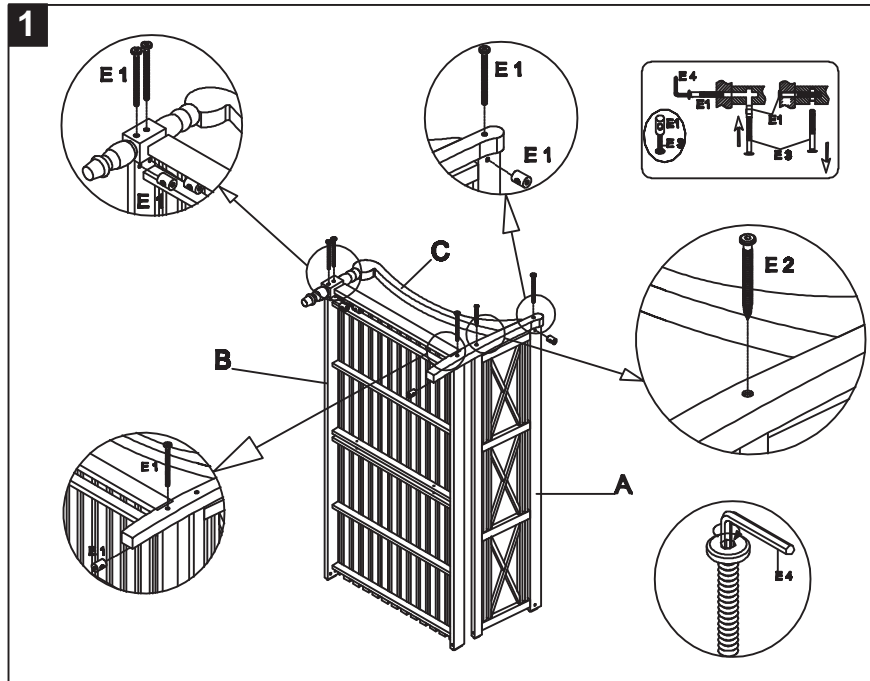

PREPARATION

Before beginning the assembly of the product, make sure all parts are present. Compare the parts with the package contents list and hardware contents list. If any parts are missing or damaged, do not attempt to assemble the product. Tool required for assembly (included): Allen Key.

Step 1: attach the back (A) and the seat (B) to the left side (C) by using the Allen Bolt (E1) and the Allen screw (E2) as shown on the picture . Then tighten it with the Allen Key (E4).

Step 2: attach the right side (D) to the seat (B) and the back (A) as shown on the picture. Then fit with the Allen Bolt (E1) and Allen Screw (E2) by using the Allen Key (E4).

NOTICE

Please make sure that you have all parts indicated before you begin assembly of this item.

Part List and Hardware List

PIECE	DESCRIPTION	PICTURE	QUANTITY
A	Back		1X
B	Seat		1X
C	Left side		1X
D	Right side		1X
E1	Allen Bolt	 M6x90	8X
E2	Allen Screw	 M6x90	2X
E3	Extra Bolt	 M6x50	1X
E4	Allen Key		1X

 **SAFAVIEH**
OUTDOOR LIVING

MODEL# PAT6724

Product Dimension: 38.98"W x 71.65"D x 29.13"H

Weight capacity : 600 lbs.

Warning : Do not stand on the bench

Warning : Do not torque bolts / screws