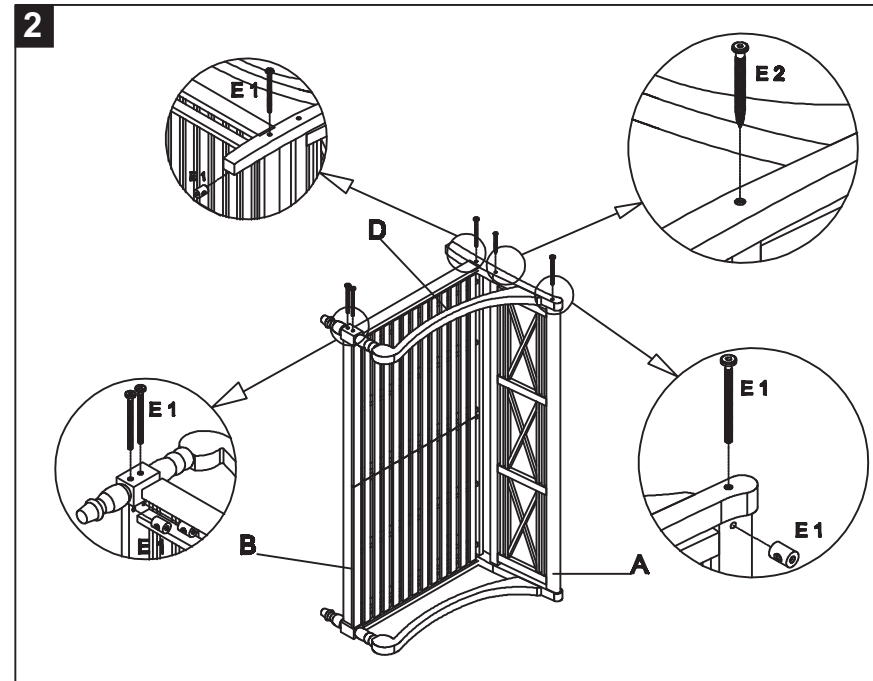

PREPARATION

Before beginning the assembly of the product, make sure all parts are present. Compare the parts with the package contents list and hardware contents list. If any parts are missing or damaged, do not attempt to assemble the product. Tool required for assembly (included): Allen Key.

Step 1: attach the back (A) and the seat (B) to the left side (C) by using the Allen Bolt (E1) and the Allen screw (E2) as shown on the picture . Then tighten it with the Allen Key (E4).

Step 2: attach the right side (D) to the seat (B) and the back (A) as shown on the picture. Then fit with the Allen Bolt (E1) and Allen Screw (E2) by using the Allen Key (E4).

NOTICE

Please make sure that you have all parts indicated before you begin assembly of this item.

Part List and Hardware List

PIECE	DESCRIPTION	PICTURE	QUANTITY
A	Back		1X
B	Seat		1X
C	Left side		1X
D	Right side		1X
E1	Allen Bolt	 M6x90	8X
E2	Allen Screw	 M6x90	2X
E3	Extra Bolt	 M6x50	1X
E4	Allen Key		1X

 **SAFAVIEH**
OUTDOOR LIVING

MODEL# PAT6724

Product Dimension: 38.98"W x 71.65"D x 29.13"H

Weight capacity : 600 lbs.

Warning : Do not stand on the bench

Warning : Do not torque bolts / screws