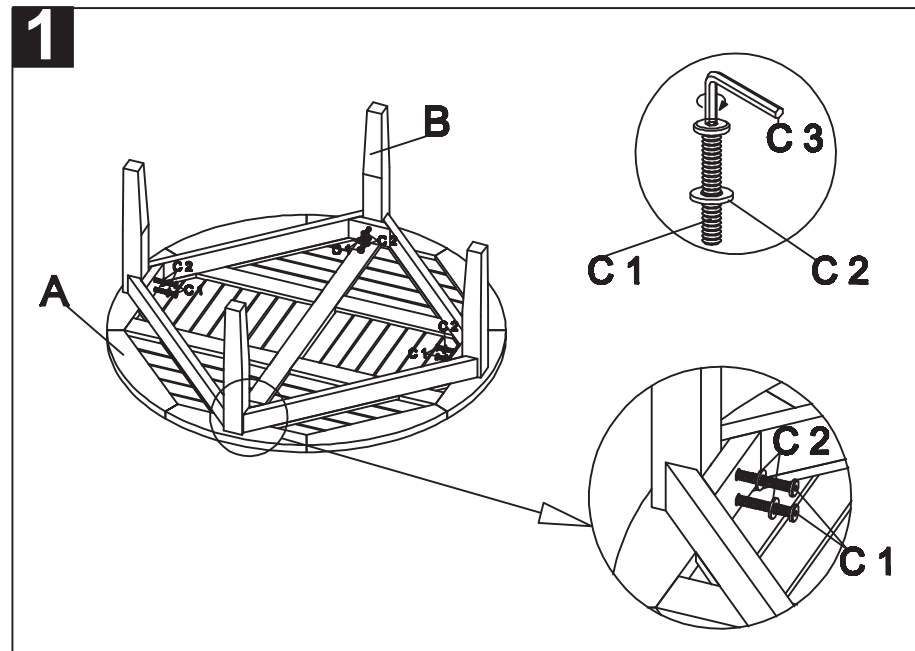

PREPARATION

Before beginning the assembly of the product, make sure all parts are present. Compare the parts with the package contents list and hardware contents list. If any parts are missing or damaged, do not attempt to assemble the product. Tool required for assembly (included): Allen Key.

Step 1: attach the leg (B) to the top (A) by using washer (C2) and Allen Bolt (C1) as shown on the picture. Tighten all legs by using the Allen Key (C3).