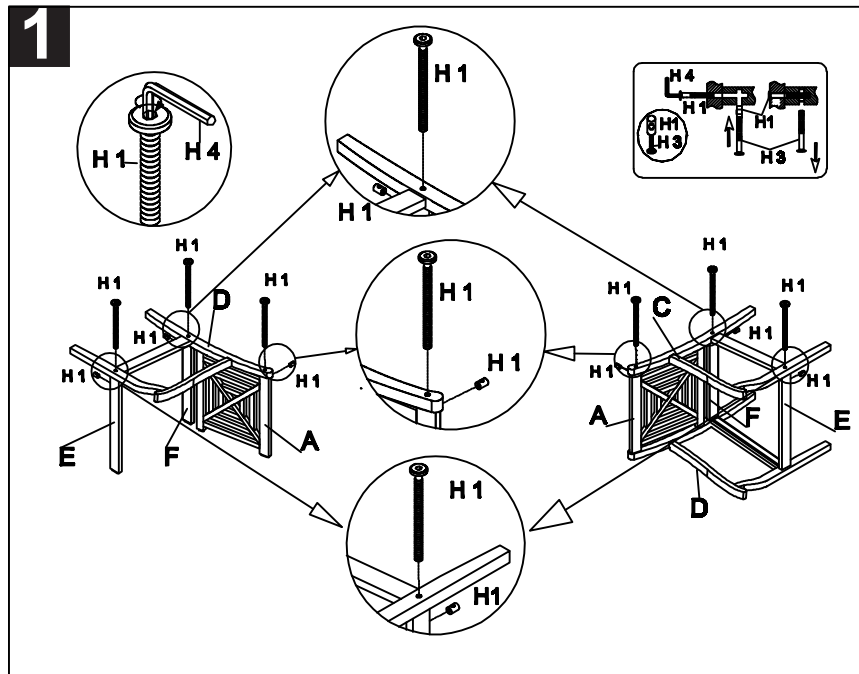

# PREPARATION

Before beginning the assembly of the product, make sure all parts are present. Compare the parts with the package contents list and hardware contents list. If any parts are missing or damaged, do not attempt to assemble the product. Tool required for assembly (included): Allen Key.

Step 1: attach right side (D) to the back (A). Then attach support L (E) and support S (F) to the right side (C) as shown on the picture by using the Allen Bolt (H1) and tighten with the Allen Key (H4). Continue with the left side (C) in the same way. Make sure to tighten all bolts (H1) before you continue with step 2.

Step 2: put the seat (B) inside the chair as shown on the picture and use the screws (H2) to attach it to the chair by using a screwdriver .

### Part List and Hardware List

PIECE	DESCRIPTION	PICTURE	QUANTITY
A	Back		1X
B	Seat		1X
C	Left side		1X
D	Right side		1X
E	Support L		1X
F	Support S		1X
H1	Allen Bolt	 M6x80	6X
H2	Screw	 M4x35	2X
H3	Bolt extra	 M6x50	1X
H4	Allen Key		1X