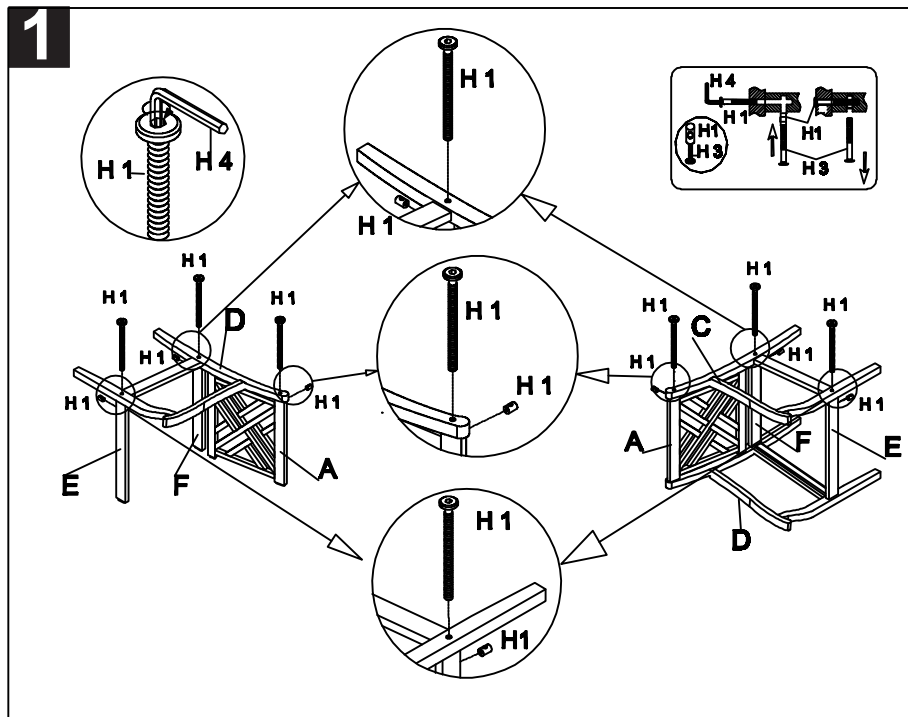

# PREPARATION

Before beginning the assembly of the product, make sure all parts are present. Compare the parts with the package contents list and hardware contents list. If any parts are missing or damaged, do not attempt to assemble the product. Tool required for assembly (included): Allen Key.

Step 1: attach right side (D) to the back (A). Then attach support L (E) and support S (F) to the right side (C) as shown on the picture by using the Allen Bolt (H1) and tighten with the Allen Key (H4). Continue with the left side (C) in the same way. Make sure to tighten all bolts (H1) before you continue with step 2.

Step 2: put the seat (B) inside the chair as shown on the picture and use the screws (H2) to attach it to the chair by using a screwdriver .

### Part List and Hardware List

PIECE	DESCRIPTION	PICTURE	QUANTITY
A	Back		1X
B	Seat		1X
C	Left side		1X
D	Right side		1X
E	Support L		1X
F	Support S		1X
H1	Allen Bolt M6x80		6X
H2	Screw M4x35		2X
H3	Bolt extra M6x50		1X
H4	Allen Key		1X