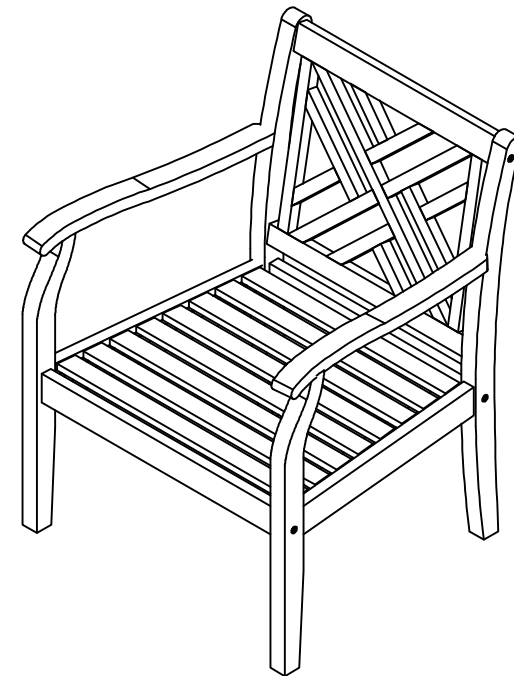

### Part List and Hardware List

PIECE	DESCRIPTION	PICTURE	QUANTITY
A	Back		1X
B	Seat		1X
C	Left side		1X
D	Right side		1X
E	Support L		1X
F	Support S		1X
H1	Allen Bolt M6x80		6X
H2	Screw M4x35		2X
H3	Bolt extra M6x50		1X
H4	Allen Key		1X

 **SAFAVIEH**  
OUTDOOR LIVING

MODEL# PAT6718

Product Dimension: 25.59"W x 24.8"D x 31.89"H

Weight capacity : 300 lbs

Warning : Do not stand on the chair

Warning : Do not torque bolts / screws