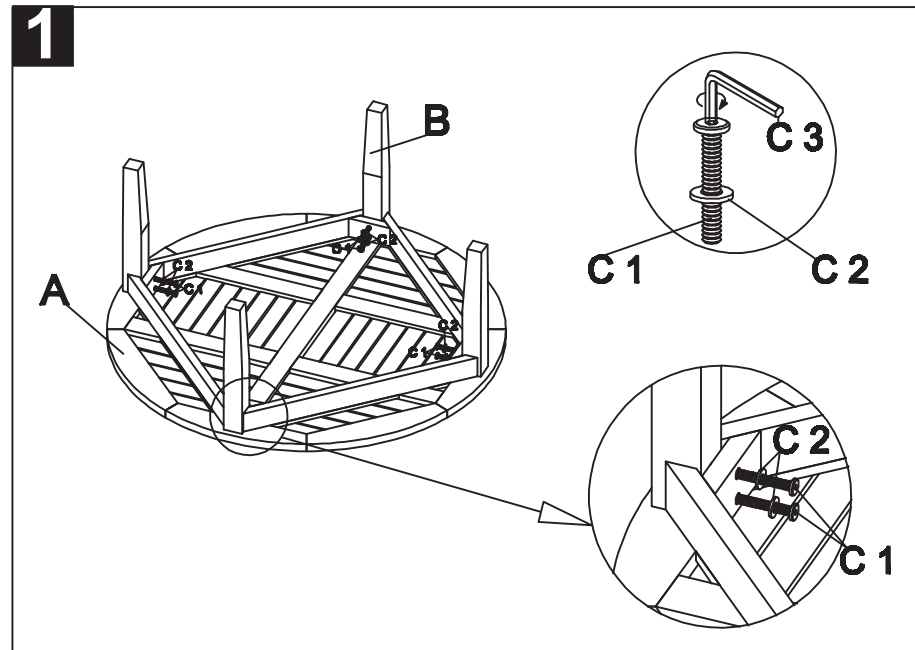

PREPARATION

Before beginning the assembly of the product, make sure all parts are present. Compare the parts with the package contents list and hardware contents list. If any parts are missing or damaged, do not attempt to assemble the product. Tool required for assembly (included): Allen Key.

Step 1: attach the leg (B) to the top (A) by using washer (C2) and Allen Bolt (C1) as shown on the picture. Tighten all legs by using the Allen Key (C3).