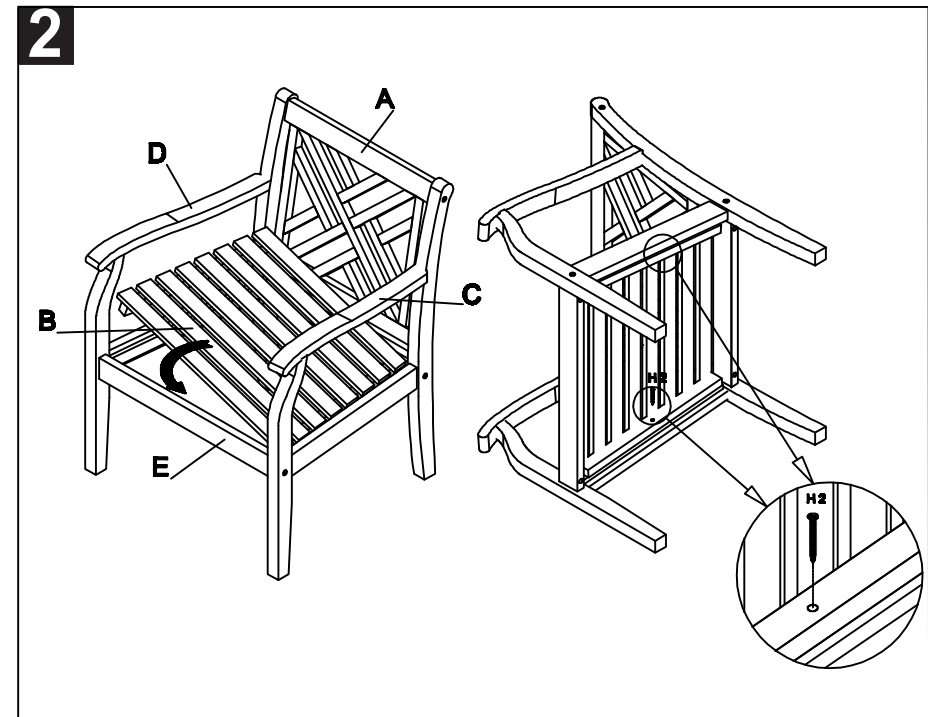

Step 1: attach right side (D) to the back (A). Then attach support L (E) and support S (F) to the right side (C) as shown on the picture by using the Allen Bolt (H1) and tighten with the Allen Key (H4). Continue with the left side (C) in the same way. Make sure to tighten all bolts (H1) before you continue with step 2.

Step 2: put the seat (B) inside the chair as shown on the picture and use the screws (H2) to attach it to the chair by using a screwdriver .

 **SAFAVIEH**  
OUTDOOR LIVING

MODEL# PAT6718

Product Dimension: 25.59"W x 24.8"D x 31.89"H

Weight capacity : 300 lbs

Warning : Do not stand on the chair

Warning : Do not torque bolts / screws

### Part List and Hardware List

PIECE	DESCRIPTION	PICTURE	QUANTITY
A	Top		1 X
B	Leg		4 X
C1	Allen Bolt	 M8x50	8 X
C2	Washer		8 X
C3	Allen Key		1 X

 **SAFAVIEH**  
OUTDOOR LIVING

MODEL# PAT6718

Product Dimension: 35.43"W x 35.43"D x 14.17"H