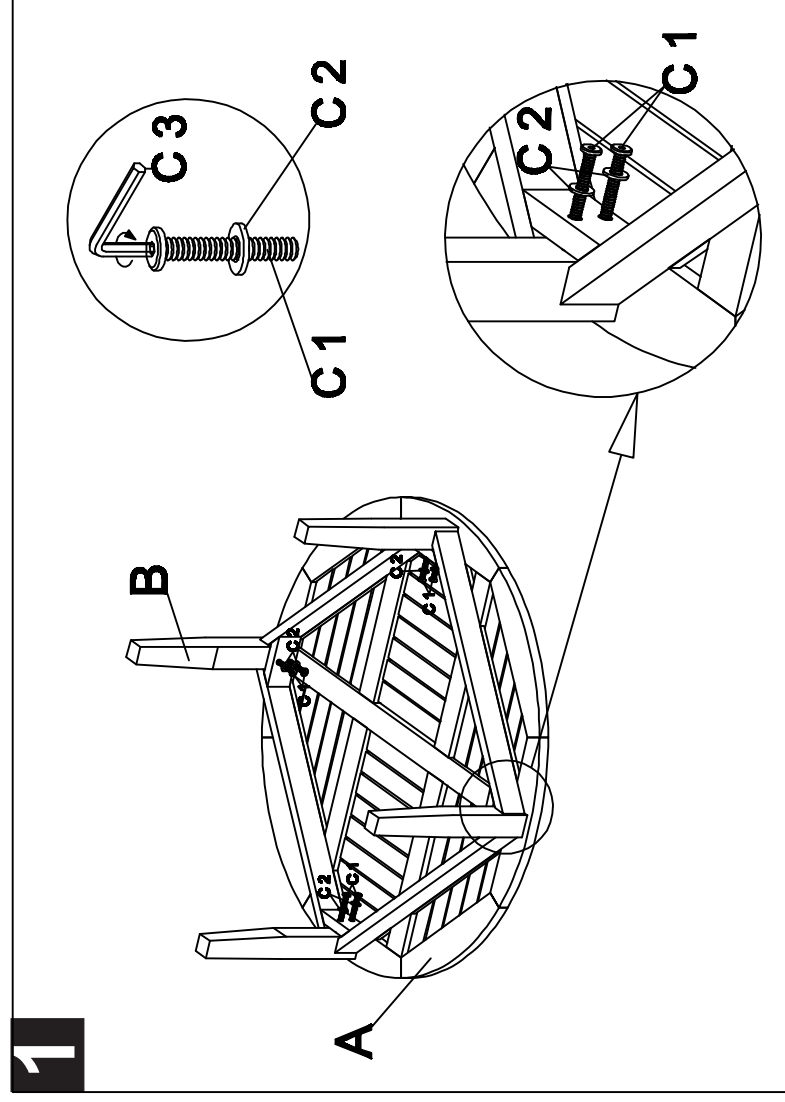

PREPARATION

Before beginning the assembly of the product, make sure all parts are present. Compare the parts with the package contents list and hardware contents list. If any parts are missing or damaged, do not attempt to assemble the product. Tool required for assembly (included): Allen Key.

Step 1: attach the legs (B) to the top (A) by using the washers (C2) and Allen Bolt (C1) as shown on the picture. Tighten all legs by using the Allen Key (C3).

CARE AND MAINTENANCE

Store outdoor furniture indoors or cover well when it is not in use. Dust regularly with small brush or vacuum. Spills should be taken care of immediately before they harden or stain with a slightly dampened sponge.

NOTICE

Please make sure that you have all parts indicated before you begin assembly of this item.

SAFAVIEH OUTDOOR LIVING

MODEL# PAT6715

Product Dimension: 39.37"W x 39.37"D x 14.17"H

Weight capacity : 40 lbs.

Warning : Do not stand on the table

Warning : Do not torque bolts / screws

Part List and Hardware List

PIECE	DESCRIPTION	PICTURE	QUANTITY
A	Top		1 X
B	Leg		4 X
C1	Allen Bolt		8 X
C2	Washer		8 X
C3	Allen Key		1 X