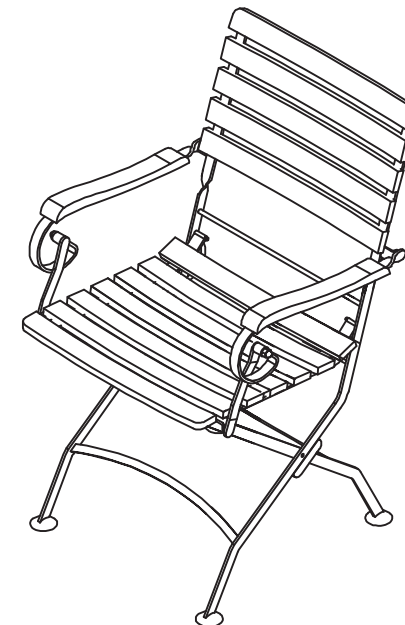

Step 1: attach Right Arm (B) and Left Arm (C) to the chair (A). Use the Wrench (D1) to tighten the arms on both as shown on the picture.

Step 2: tighten the support of the arms as shown on the picture by using the wrench (D1).

NOTICE

Please make sure that you have all parts indicated before you begin assembly of this item.

Part List and Hardware List

PIECE	DESCRIPTION	PICTURE	QUANTITY
A	Chair		1 X
B	Right Arm		1 X
C	Left Arm		1 X
D1	Wrench		1 X

 **SAFAVIEH**
OUTDOOR LIVING

MODEL# PAT6709

Product Dimension: 22.05"W x 22.24"D x 34.25"H

Weight capacity : 300 lbs

Warning : Do not stand on the chair

Warning : Do not torque bolts / screws

PREPARATION

Before beginning the assembly of the product, make sure all parts are present. Compare the parts with the package contents list and hardware contents list. If any parts are missing or damaged, do not attempt to assemble the product. Tool required for assembly (included): Allen Key and Wrench.

Step 1: put the Leg X (C) inside the Leg L (B) as shown on the picture by using the Allen Bolt L (D1). Tighten it with the Wrench (D3) and the Allen Key (D4).

Step 2: turn down the table top (A) and attach the legs as shown on the picture by using Allen Bolt S (D2). Tighten it with the Wrench (D3) and the Allen Key (D4).