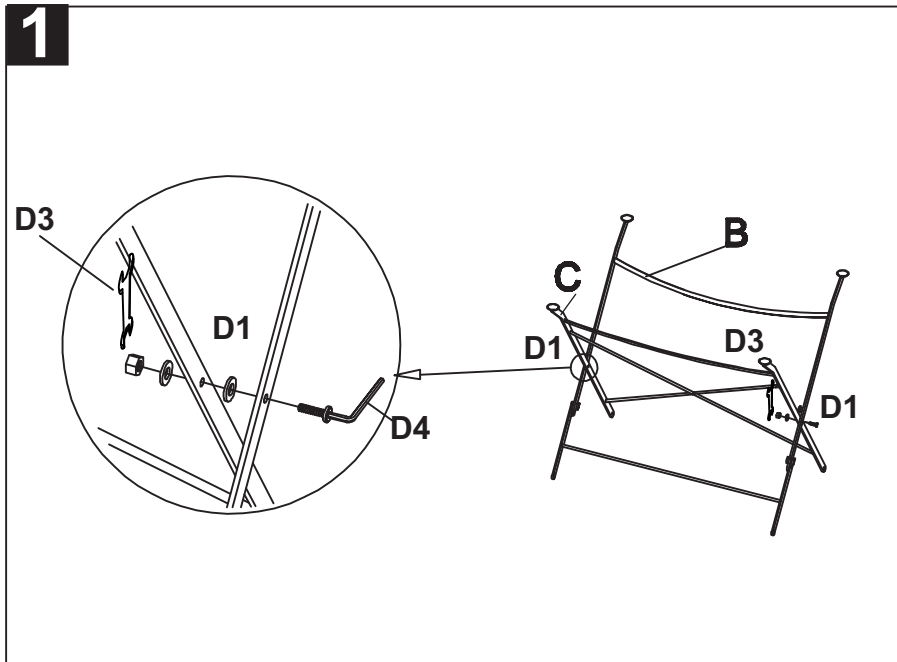

NOTICE

Please make sure that you have all parts indicated before you begin assembly of this item.

Part List and Hardware List

PIECE	DESCRIPTION	PICTURE	QUANTITY
A	Chair		1 X
B	Right Arm		1 X
C	Left Arm		1 X
D1	Wrench		1 X

 **SAFAVIEH**
OUTDOOR LIVING

MODEL# PAT6709

Product Dimension: 22.05"W x 22.24"D x 34.25"H

Weight capacity : 300 lbs

Warning : Do not stand on the chair

Warning : Do not torque bolts / screws

PREPARATION

Before beginning the assembly of the product, make sure all parts are present. Compare the parts with the package contents list and hardware contents list. If any parts are missing or damaged, do not attempt to assemble the product. Tool required for assembly (included): Allen Key and Wrench.

Step 1: put the Leg X (C) inside the Leg L (B) as shown on the picture by using the Allen Bolt L (D1). Tighten it with the Wrench (D3) and the Allen Key (D4).

Step 2: turn down the table top (A) and attach the legs as shown on the picture by using Allen Bolt S (D2). Tighten it with the Wrench (D3) and the Allen Key (D4).

NOTICE

Please make sure that you have all parts indicated before you begin assembly of this item.

Part List and Hardware List

PIECE	DESCRIPTION	PICTURE	QUANTITY
A	Table Top		1 X
B	Leg L		1 X
C	Leg X		1 X
D1	Allen Bolt L	 M8x25	4 X
D2	Allen Bolt S	 M6x20	4 X
D3	Wrench		1 X
D4	Allen Key		1 X