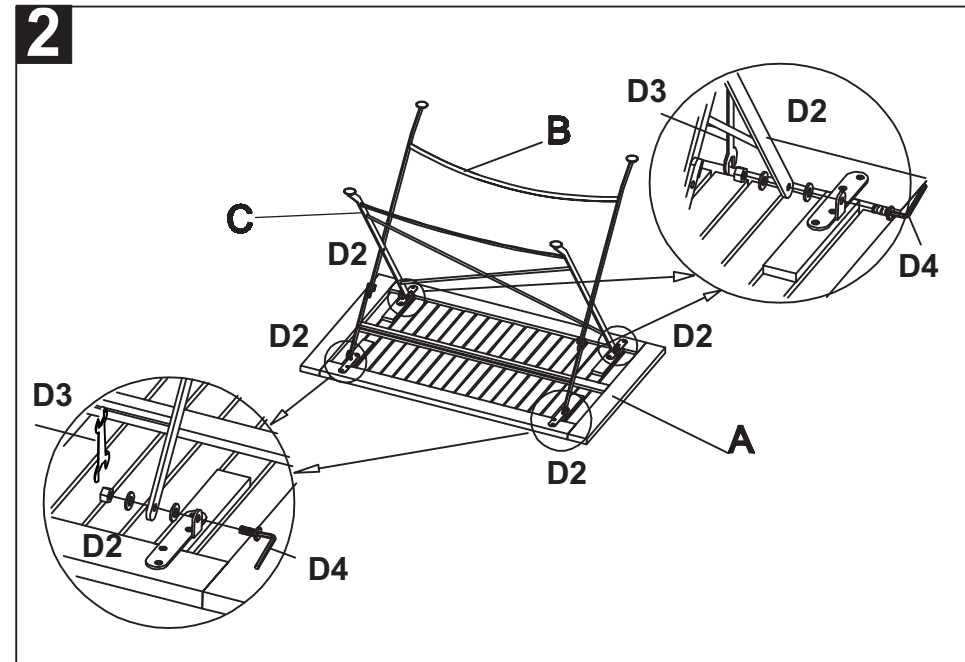

NOTICE

Please make sure that you have all parts indicated before you begin assembly of this item.

Part List and Hardware List

PIECE	DESCRIPTION	PICTURE	QUANTITY
A	Chair		1 X
B	Right Arm		1 X
C	Left Arm		1 X
D1	Wrench		1 X

 **SAFAVIEH**
OUTDOOR LIVING

MODEL# PAT6709

Product Dimension: 22.05"W x 22.24"D x 34.25"H

Weight capacity : 300 lbs

Warning : Do not stand on the chair

Warning : Do not torque bolts / screws

PREPARATION

Before beginning the assembly of the product, make sure all parts are present. Compare the parts with the package contents list and hardware contents list. If any parts are missing or damaged, do not attempt to assemble the product. Tool required for assembly (included): Allen Key and Wrench.

Step 1: put the Leg X (C) inside the Leg L (B) as shown on the picture by using the Allen Bolt L (D1). Tighten it with the Wrench (D3) and the Allen Key (D4).

Step 2: turn down the table top (A) and attach the legs as shown on the picture by using Allen Bolt S (D2). Tighten it with the Wrench (D3) and the Allen Key (D4).

NOTICE

Please make sure that you have all parts indicated before you begin assembly of this item.

Part List and Hardware List

PIECE	DESCRIPTION	PICTURE	QUANTITY
A	Table Top		1 X
B	Leg L		1 X
C	Leg X		1 X
D1	Allen Bolt L	 M8x25	4 X
D2	Allen Bolt S	 M6x20	4 X
D3	Wrench		1 X
D4	Allen Key		1 X