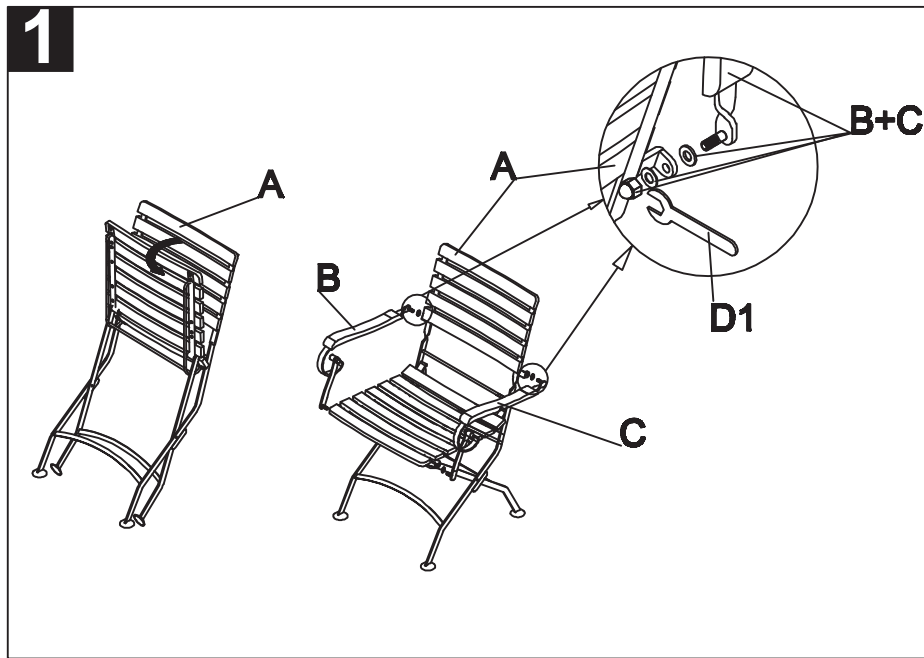

Step 1: attach Right Arm (B) and Left Arm (C) to the chair (A). Use the Wrench (D1) to tighten the arms on both as shown on the picture.

Step 2: tighten the support of the arms as shown on the picture by using the wrench (D1).

 **SAFAVIEH**
OUTDOOR LIVING

MODEL# PAT6709

Product Dimension: 22.05"W x 22.24"D x 34.25"H

Weight capacity : 300 lbs

Warning : Do not stand on the chair

Warning : Do not torque bolts / screws

PREPARATION

Before beginning the assembly of the product, make sure all parts are present. Compare the parts with the package contents list and hardware contents list. If any parts are missing or damaged, do not attempt to assemble the product. Tool required for assembly (included): Allen Key and Wrench.

Step 1: put the Leg X (C) inside the Leg L (B) as shown on the picture by using the Allen Bolt L (D1). Tighten it with the Wrench (D3) and the Allen Key (D4).

Step 2: turn down the table top (A) and attach the legs as shown on the picture by using Allen Bolt S (D2). Tighten it with the Wrench (D3) and the Allen Key (D4).

 **SAFAVIEH**
OUTDOOR LIVING

MODEL# PAT6709

Product Dimension: 41.34"W x 25.59"D x 29.13"H

Weight capacity : 40 lbs.

Warning : Do not stand on the table

Warning : Do not torque bolts / screws