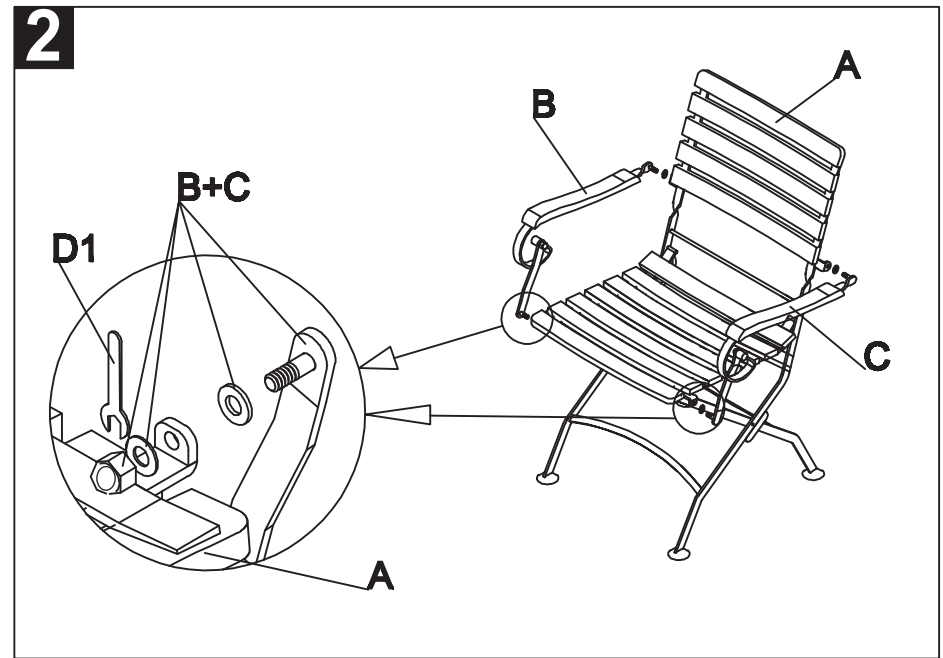

Step 1: attach Right Arm (B) and Left Arm (C) to the chair (A). Use the Wrench (D1) to tighten the arms on both as shown on the picture.

Step 2: tighten the support of the arms as shown on the picture by using the wrench (D1).

 **SAFAVIEH**
OUTDOOR LIVING

MODEL# PAT6709

Product Dimension: 22.05"W x 22.24"D x 34.25"H

Weight capacity : 300 lbs

Warning : Do not stand on the chair

Warning : Do not torque bolts / screws

PREPARATION

Before beginning the assembly of the product, make sure all parts are present. Compare the parts with the package contents list and hardware contents list. If any parts are missing or damaged, do not attempt to assemble the product. Tool required for assembly (included): Allen Key and Wrench.

Step 1: put the Leg X (C) inside the Leg L (B) as shown on the picture by using the Allen Bolt L (D1). Tighten it with the Wrench (D3) and the Allen Key (D4).

Step 2: turn down the table top (A) and attach the legs as shown on the picture by using Allen Bolt S (D2). Tighten it with the Wrench (D3) and the Allen Key (D4).

NOTICE

Please make sure that you have all parts indicated before you begin assembly of this item.

Part List and Hardware List

PIECE	DESCRIPTION	PICTURE	QUANTITY
A	Table Top		1 X
B	Leg L		1 X
C	Leg X		1 X
D1	Allen Bolt L	 M8x25	4 X
D2	Allen Bolt S	 M6x20	4 X
D3	Wrench		1 X
D4	Allen Key		1 X