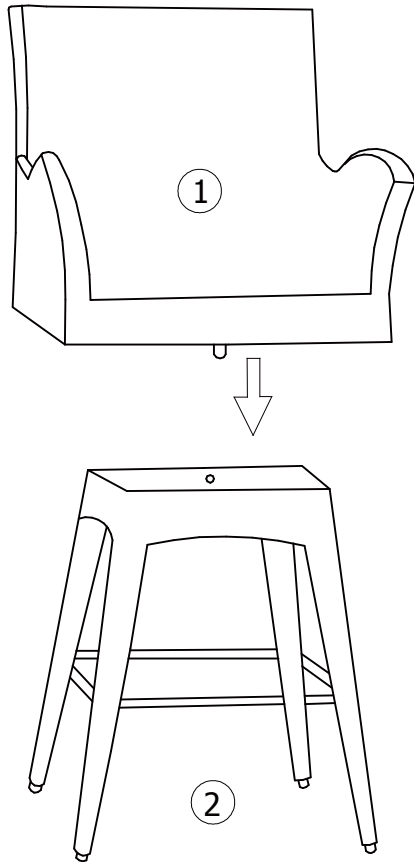

PREPARATION

Before beginning assembly of product, make sure all parts are present. Compare parts with package contents list and hardware contents list.

If any part is missing or damaged, do not attempt to assemble the product.

Estimated Assembly Time: 45 minutes.

Tools Required for Assembly (included): Allen Key

1