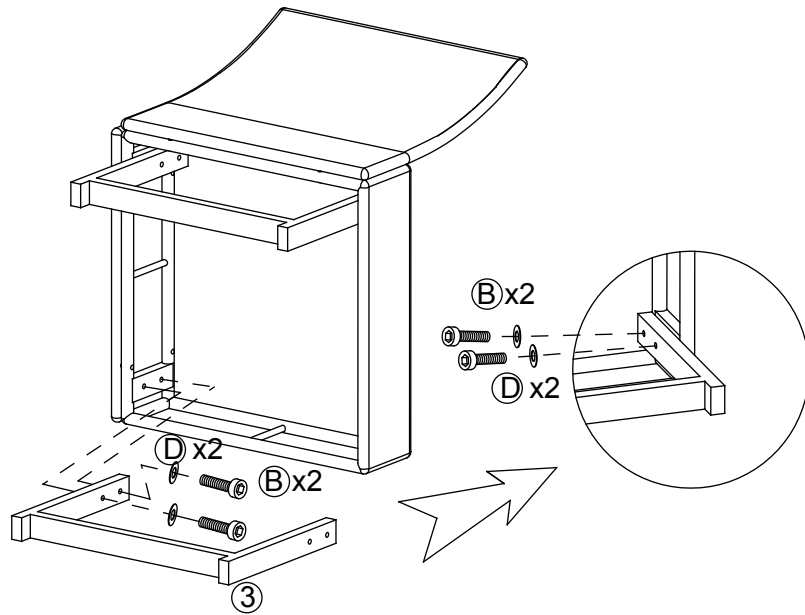

13

B x4

D x4

14