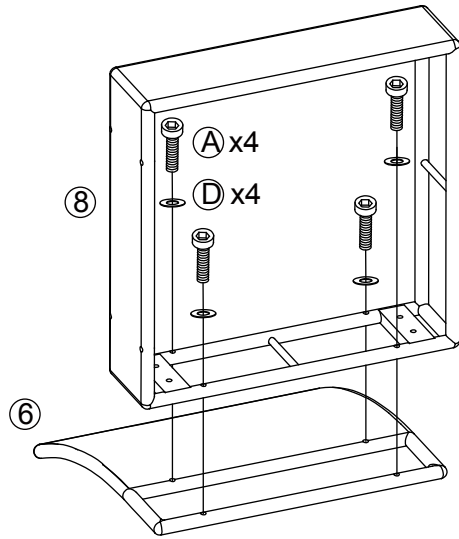

Part List and Hardware List

PIECE	DESCRIPTION	PICTURE	QUANTITY
1	Sofa Back		1X
2	Sofa Bottom		1X
3	Leg		6X
4	Chair Back		1X
5	Chair Bottom		1X
6	Corner Chair Back 1		1X
7	Corner Chair Back 2		1X
8	Corner Chair Bottom		1X
9	Coffee Table Top		1X
10	Top Leg		2X
11	Glass Top		1X
12	Seat Cushion		4X
13	Back Cushion1		4X
14	Back Cushion 2		1X
15	Pillow		2X
A	Allen bolt(M6x40 mm)		18X
B	Allen bolt(M6x30 mm)		32X
C	Allen bolt(M6x15 mm)		2X
D	Flat Washer		52X
E	Allen key		1X

6

7

8

9

10

11

12

13

B x4

D x4

14

15

B x8

D x8

16