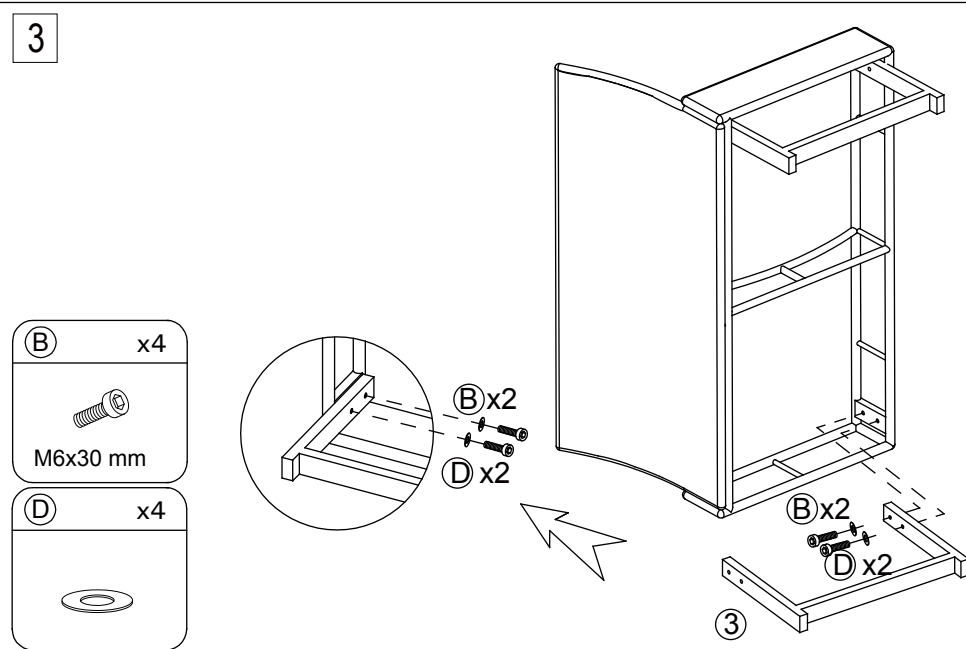

PREPARATION

Before beginning assembly of product, make sure all parts are present. Compare parts with package contents list and hardware contents list.

If any part is missing or damaged, do not attempt to assemble the product.

Estimated Assembly Time: 30minutes.

Tools Required for Assembly : Allen Key,phillips head screwdriver(not provided).

1

2

3

4