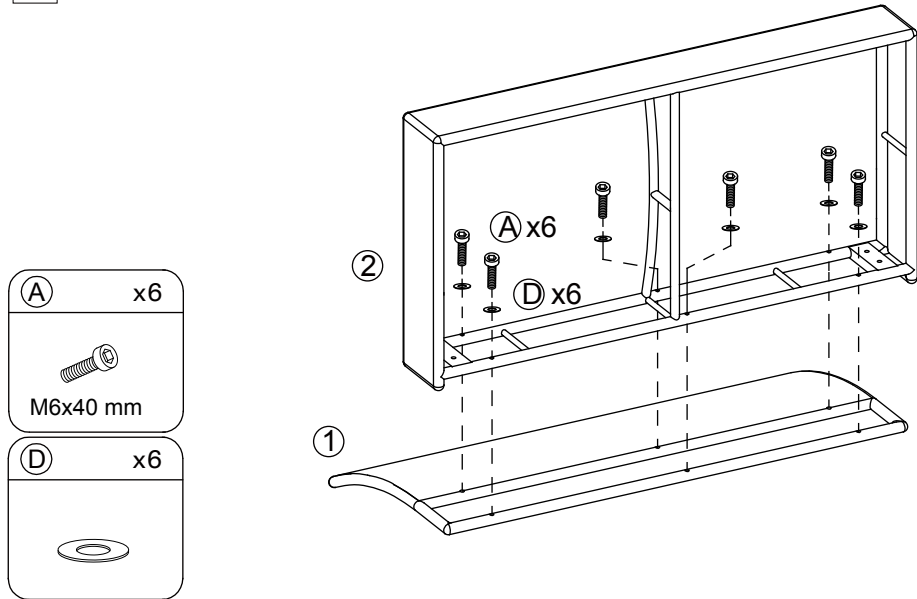

PREPARATION

Before beginning assembly of product, make sure all parts are present. Compare parts with package contents list and hardware contents list.

If any part is missing or damaged, do not attempt to assemble the product.

Estimated Assembly Time: 30minutes.

Tools Required for Assembly : Allen Key,phillips head screwdriver(not provided).

1