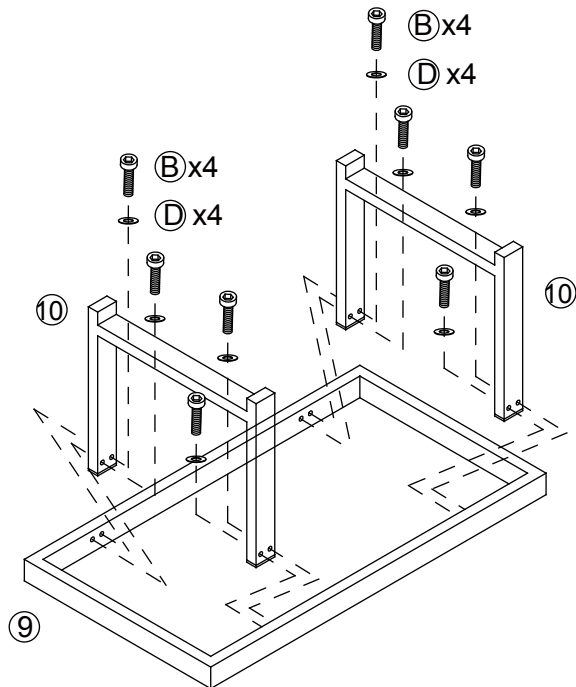

Part List and Hardware List

PIECE	DESCRIPTION	PICTURE	QUANTITY
1	Sofa Back		1X
2	Sofa Bottom		1X
3	Leg		6X
4	Chair Back		1X
5	Chair Bottom		1X
6	Corner Chair Back 1		1X
7	Corner Chair Back 2		1X
8	Corner Chair Bottom		1X
9	Coffee Table Top		1X
10	Top Leg		2X
11	Glass Top		1X
12	Seat Cushion		4X
13	Back Cushion1		4X
14	Back Cushion 2		1X
15	Pillow		2X
A	Allen bolt(M6x40 mm)		18X
B	Allen bolt(M6x30 mm)		32X
C	Allen bolt(M6x15 mm)		2X
D	Flat Washer		52X
E	Allen key		1X

B x4

D x4

14

15

B x8

D x8

16