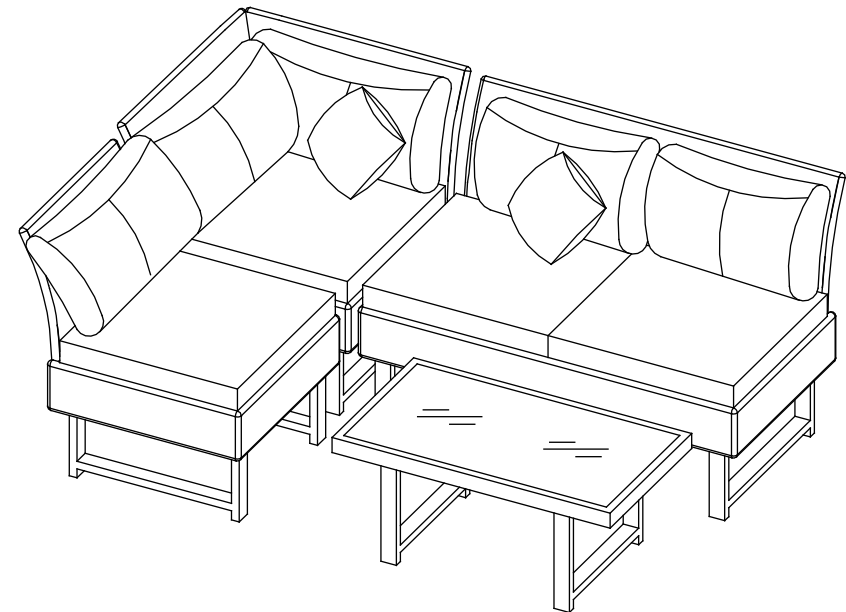

Part List and Hardware List

PIECE	DESCRIPTION	PICTURE	QUANTITY
1	Sofa Back		1X
2	Sofa Bottom		1X
3	Leg		6X
4	Chair Back		1X
5	Chair Bottom		1X
6	Corner Chair Back 1		1X
7	Corner Chair Back 2		1X
8	Corner Chair Bottom		1X
9	Coffee Table Top		1X
10	Top Leg		2X
11	Glass Top		1X
12	Seat Cushion		4X
13	Back Cushion1		4X
14	Back Cushion 2		1X
15	Pillow		2X
A	Allen bolt(M6x40 mm)		18X
B	Allen bolt(M6x30 mm)		32X
C	Allen bolt(M6x15 mm)		2X
D	Flat Washer		52X
E	Allen key		1X

Model# PAT2010

Product Dimensions:

23.6"W x 29.1"D x 28.7" H (Middle Sofa)

29.1"W x 29.1"D x 28.7" H (Corner Sofa)

46.9"W x 29.1"D x 28.7" H (Double Sofa)

35.4"W x 19.7"D x 11.8" H (Coffee Table)

Weight Capacity(Single Sofa): 275 LBS