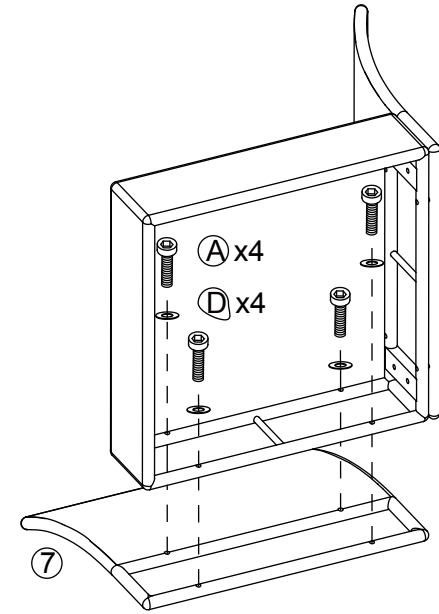

Part List and Hardware List

PIECE	DESCRIPTION	PICTURE	QUANTITY
1	Sofa Back		1X
2	Sofa Bottom		1X
3	Leg		6X
4	Chair Back		1X
5	Chair Bottom		1X
6	Corner Chair Back 1		1X
7	Corner Chair Back 2		1X
8	Corner Chair Bottom		1X
9	Coffee Table Top		1X
10	Top Leg		2X
11	Glass Top		1X
12	Seat Cushion		4X
13	Back Cushion1		4X
14	Back Cushion 2		1X
15	Pillow		2X
A	Allen bolt(M6x40 mm)		18X
B	Allen bolt(M6x30 mm)		32X
C	Allen bolt(M6x15 mm)		2X
D	Flat Washer		52X
E	Allen key		1X

6

7

8

9

10

11

12

13

B x4

D x4

14

15

B x8

D x8

16