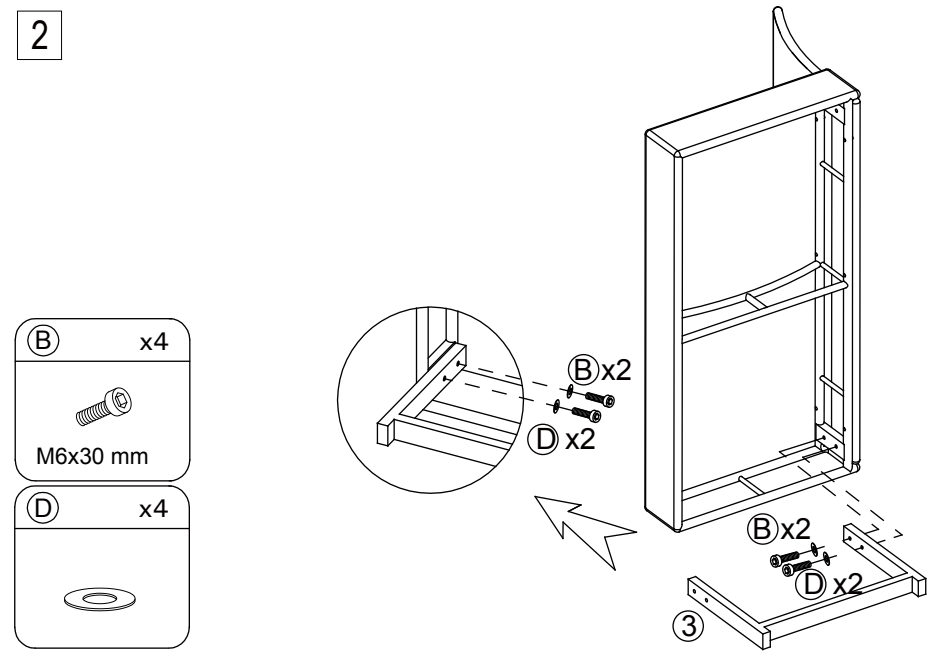

PREPARATION

Before beginning assembly of product, make sure all parts are present. Compare parts with package contents list and hardware contents list.

If any part is missing or damaged, do not attempt to assemble the product.

Estimated Assembly Time: 30minutes.

Tools Required for Assembly : Allen Key,phillips head screwdriver(not provided).

1

2

3

4