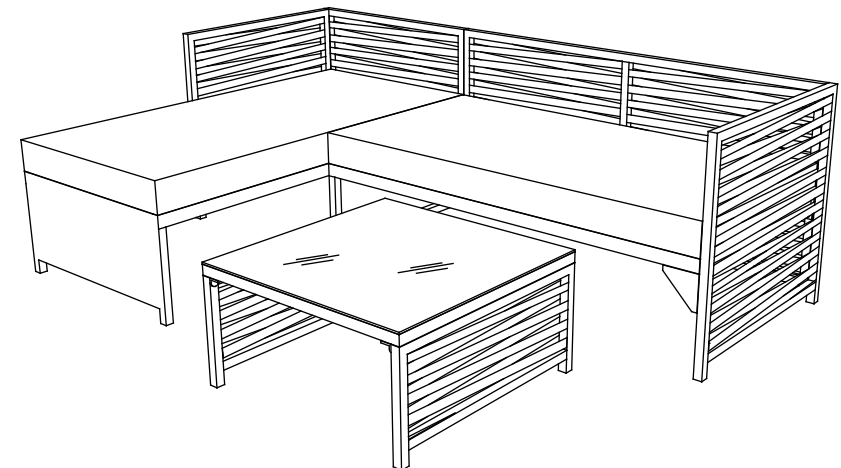

## Part List and Hardware List

PIECE	DESCRIPTION	PICTURE	QUANTITY
1	Sofa Side 1		1X
2	Cushion		2X
3	Sofa Base		1X
4	Sofa&Lounger Side 2		1X
5	Lounger Base		1X
6	Lounger Side 1		1X
7	Table Glass Top		1X
8	Table Top		1X
9	Table Side		2X
A	Allen Bolt(M6x20 mm)		10X
B	Allen Bolt(M6x45 mm)		10X
C	Flat washer		20X
D	Allen key		1X

 **SAFAVIEH**  
O U T D O O R

Model# PAT2007

Product Dimensions:

53.5" W x 27.2" D x 26.4" H (Lounger)

53.5" W x 27.2" D x 26.4" H (Sofa)

26.2" W x 26.2" D x 13.8" H (Table)