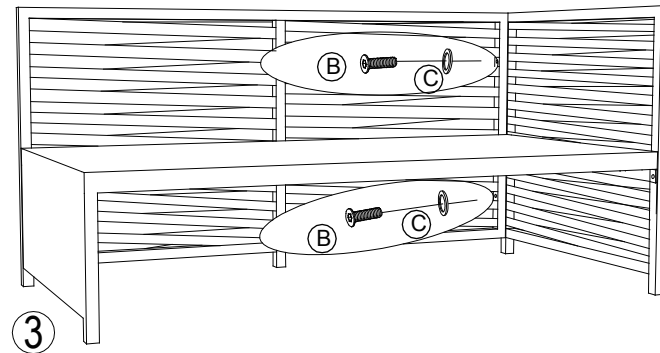

PREPARATION

Before beginning assembly of product, make sure all parts are present. Compare parts with package contents list and hardware contents list.

If any part is missing or damaged, do not attempt to assemble the product.

Estimated Assembly Time: 45 minutes.

Tools Required for Assembly (included): Allen Key

1