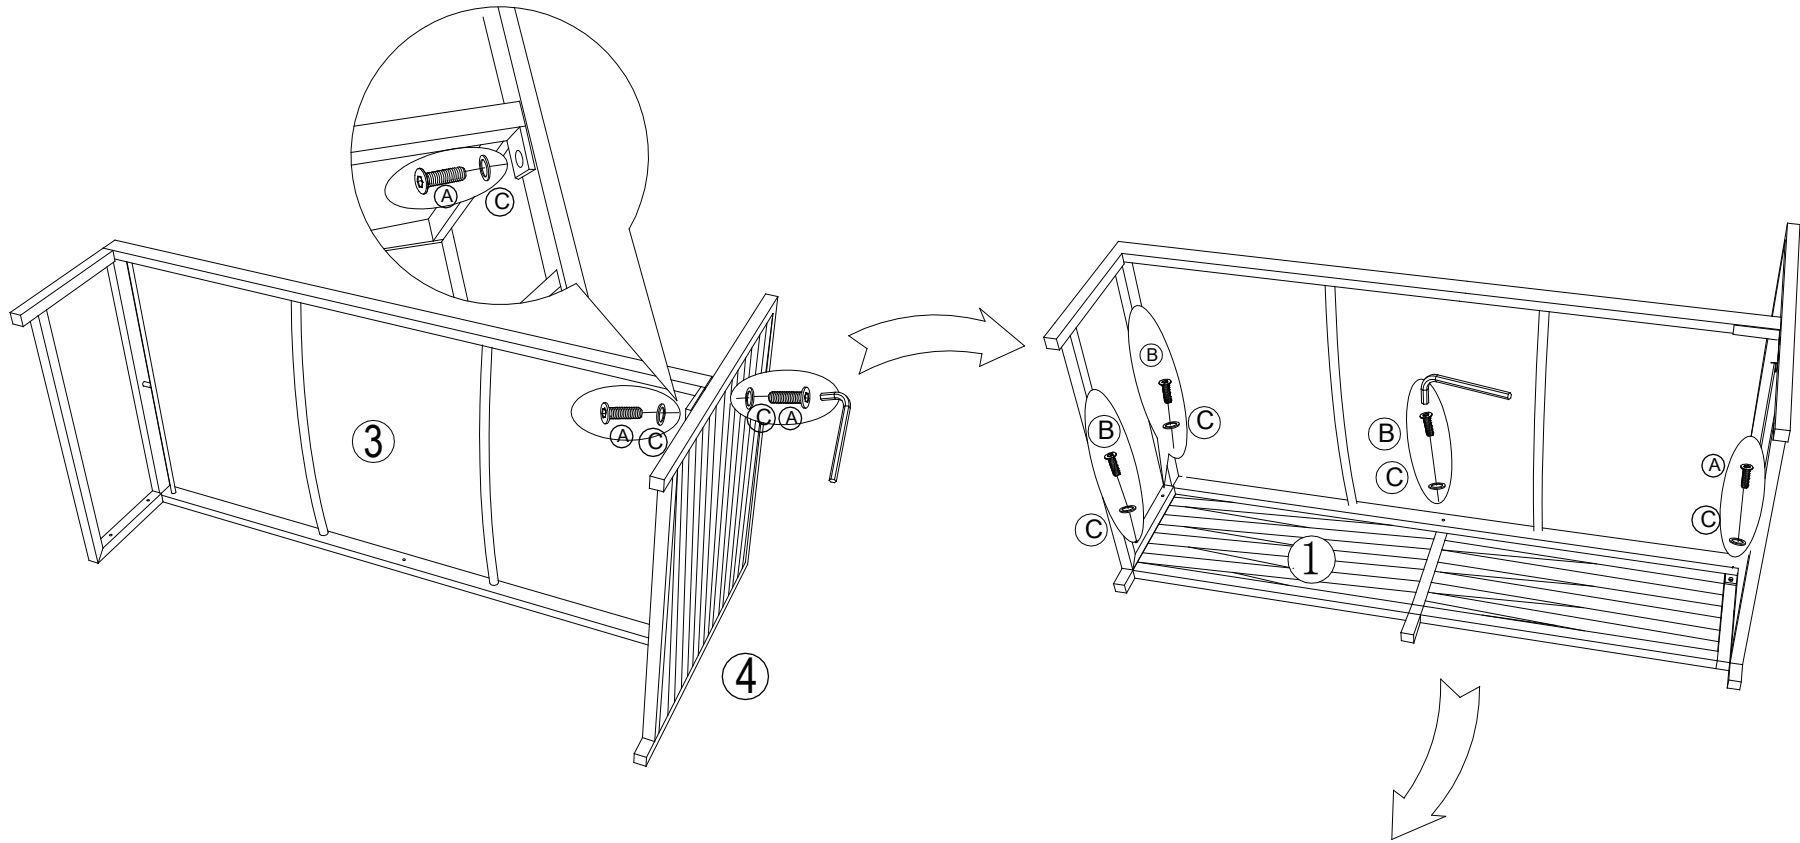

PREPARATION

Before beginning assembly of product, make sure all parts are present. Compare parts with package contents list and hardware contents list.

If any part is missing or damaged, do not attempt to assemble the product.

Estimated Assembly Time: 45 minutes.

Tools Required for Assembly (included): Allen Key

1