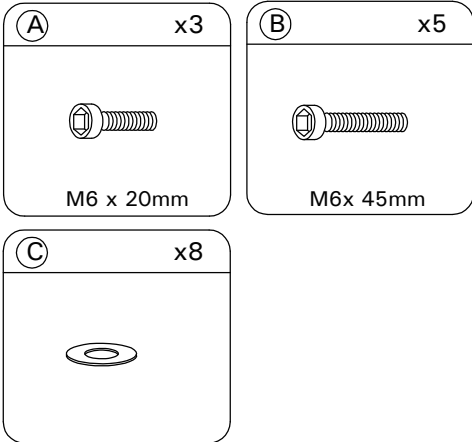

PREPARATION

Before beginning assembly of product, make sure all parts are present. Compare parts with package contents list and hardware contents list.

If any part is missing or damaged, do not attempt to assemble the product.

Estimated Assembly Time: 45 minutes.

Tools Required for Assembly (included): Allen Key

1