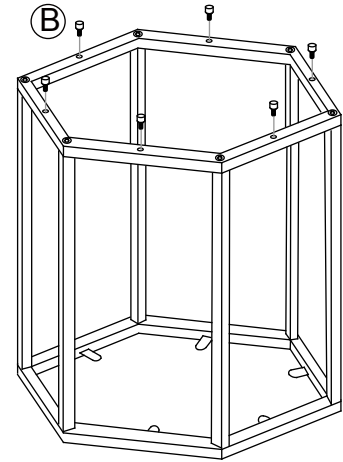

PREPARATION

Before beginning assembly of product, make sure all parts are present. Compare parts with package contents list and hardware contents list.

If any part is missing or damaged, do not attempt to assemble the product.

Estimated Assembly Time: 30minutes.

Tools Required for Assembly : Allen Key

1

2

3