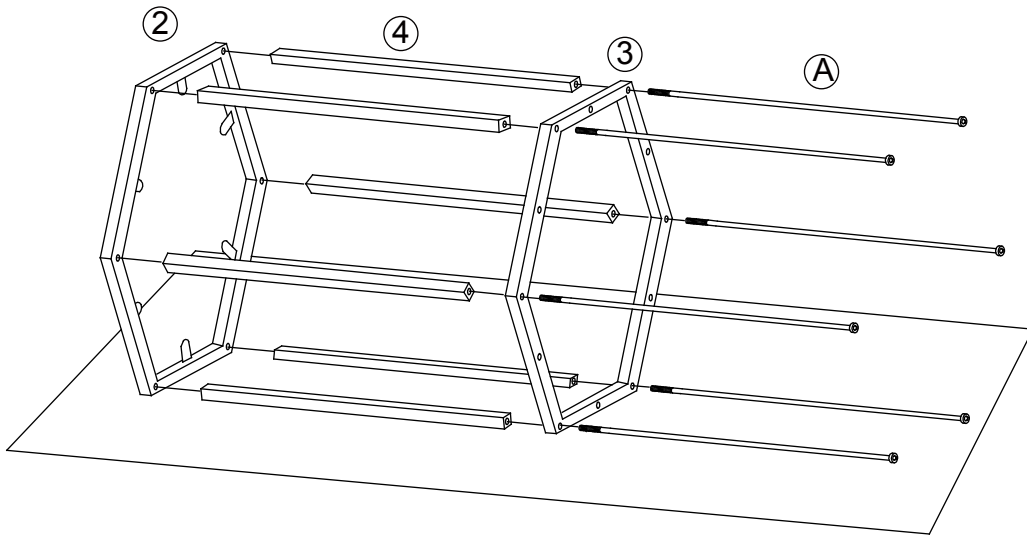

PREPARATION

Before beginning assembly of product, make sure all parts are present. Compare parts with package contents list and hardware contents list.

If any part is missing or damaged, do not attempt to assemble the product.

Estimated Assembly Time: 30minutes.

Tools Required for Assembly : Allen Key

1