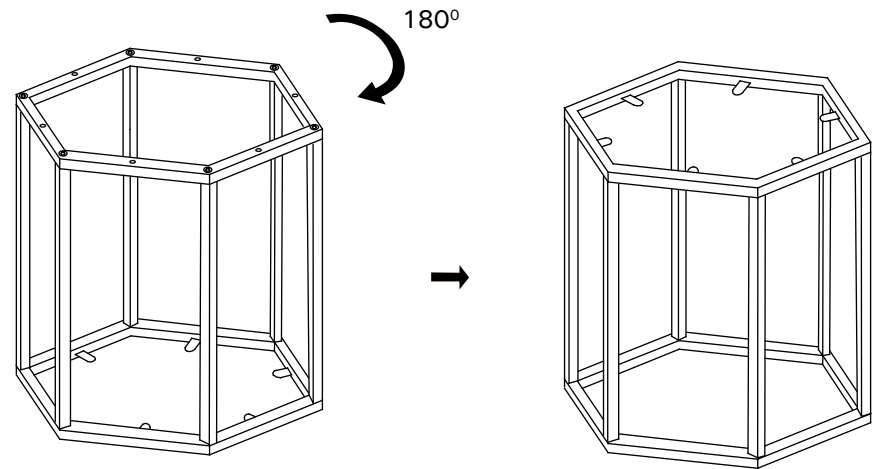

PREPARATION

Before beginning assembly of product, make sure all parts are present. Compare parts with package contents list and hardware contents list.

If any part is missing or damaged, do not attempt to assemble the product.

Estimated Assembly Time: 30minutes.

Tools Required for Assembly : Allen Key

1

2

3