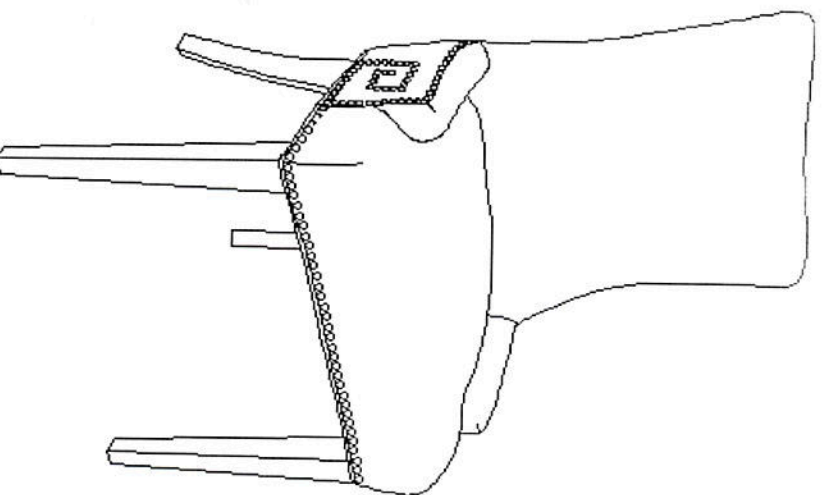

## NOTICE

Please make sure that you have all parts indicated before you begin assembly of this item.

This item should be assembled on a soft surface to prevent scratching the finish during assembly.

This item may require periodic tightening.

## Part List and Hardware List

ITEM	DESCRIPTION	CONFIGURATION	QUANTITY
A	SEAT		1X
B	Front leg-1		1X
C	Front leg-2		1X
D	Back leg-1		1X
E	Back leg-2		1X
H1	Allen bolt L		8X
H2	Spring washer		8X
H3	Flat washer		8X
H4	Allen key		1X

  
**SAFAVIEH**  
FURNITURE

Model# MCR4718

Product Dimensions: 22.24" W x 25.59" D x 35.83" H

REPARATION

Before beginning assembly of product, make sure all parts are present. Compare parts with package contents list and hardware contents list. If any part is missing or damaged, do not attempt to assemble the product.