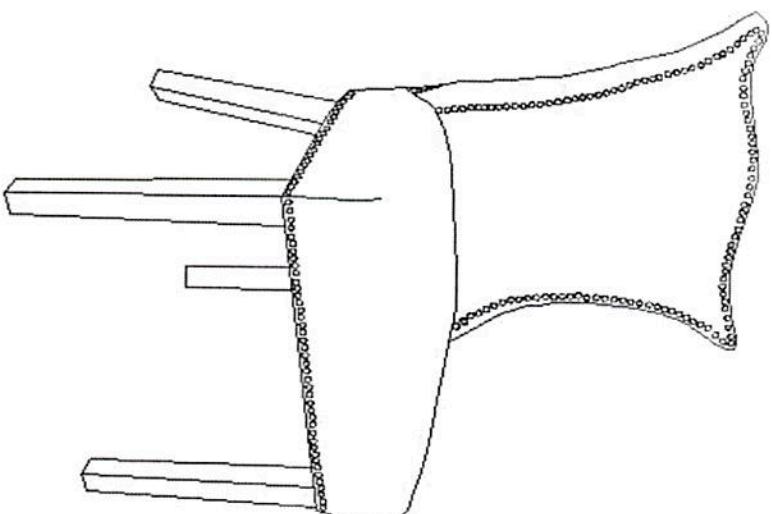

Part List and Hardware List

DESCRIPTION	QUANTITY	PICTURE	QUANTITY
A SEAT	1		1X
B Front leg-1	1		1X
C Front leg-2	1		1X
D Back leg-1	1		1X
E Back leg-2	1		1X
H1 Allen bolt L	8		8X
H2 Spring washer	8		8X
H3 Flat washer	8		8X
H4 Allen key	1		1X

SAFAVIEH

FURNITURE

Model# MCR4717

Product Dimensions: 22.64" W x 26.77" D x 38.19" H

REPARATION

Before beginning assembly of product, make sure all parts are present. Compare parts with package contents list and hardware contents list.