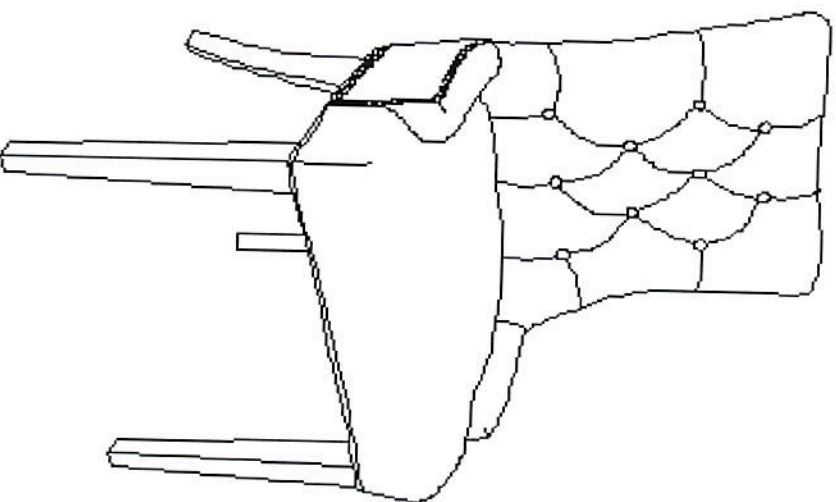

NOTICE

Please make sure that you have all parts indicated before you begin assembly of this item.
This item should be assembled on a soft surface to prevent scratching the finish during assembly.
This item may require periodic tightening.

Part List and Hardware List

CODE	DESCRIPTION	PICTURE	QUANTITY
A	SEAT		1X
B	Front leg-1		1X
C	Front leg-2		1X
D	Back leg-1		1X
E	Back leg-2		1X
H1	Allen bolt L		8X
H2	Spring washer		8X
H3	Flat washer		8X
H4	Allen key		1X

SAFAVIEH
FURNITURE

Model# MCR4716

Product Dimensions: 22.24" W x 24.80" D x 36.22" H

REPARATION

Before beginning assembly of product, make sure all parts are present. Compare parts with package contents list and hardware contents list.