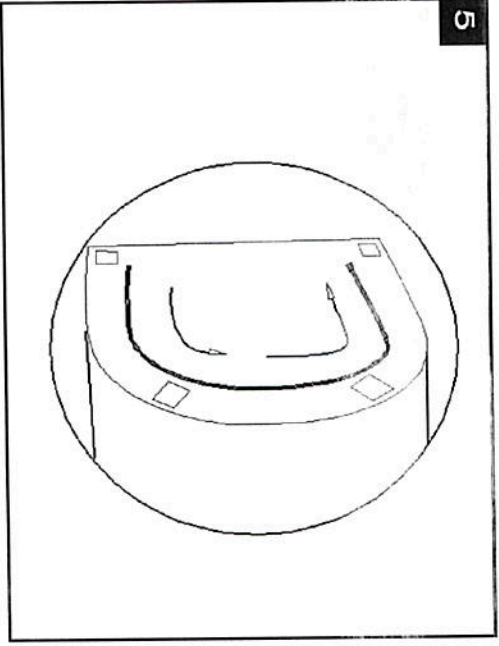

REPARATION

Before beginning assembly of product, make sure all parts are present. Compare parts with package contents list and hardware contents list. If any part is missing or damaged, do not attempt to assemble the product. Estimated Assembly Time: 10 minutes. Tools Required for Assembly (Included): Allen Key

2

5

3

6