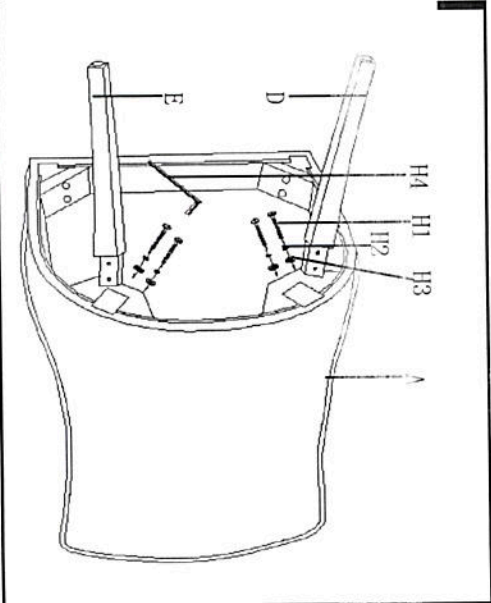

Part List and Hardware List

| ITEM | DESCRIPTION | QUANTITY | PICTURE | QUANTITY |
|------|---------------|----------|---|----------|
| A | SEAT | 1X |  | 1X |
| B | Front leg-1 | 1X |  | 1X |
| C | Front leg-2 | 1X |  | 1X |
| D | Back leg-1 | 1X |  | 1X |
| E | Back leg-2 | 1X |  | 1X |
| H1 | Allen bolt L | 8X |  | 8X |
| H2 | Spring washer | 8X |  | 8X |
| H3 | Flat washer | 8X |  | 8X |
| H4 | Allen key | 1X |  | 1X |

SAFAVIEH
FURNITURE

Model# MCR4715

Product Dimensions: 22.04" W x 25.59" D x 36.42" H

REPARATION

Before beginning assembly of product, make sure all parts are present. Compare parts with package contents list and hardware contents list. If any part is missing or damaged, do not attempt to assemble the product. Estimated Assembly Time: 10 minutes. Tools Required for Assembly (Included): Allen Key