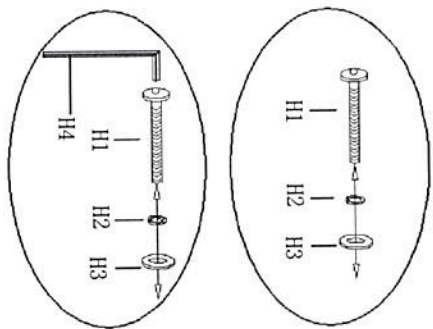

Part List and Hardware List

| ITEM | DESCRIPTION | QUANTITY | PICTURE | QUANTITY |
|------|---------------|----------|---|----------|
| A | SEAT | 1X |  | 1X |
| B | Front leg-1 | 1X |  | 1X |
| C | Front leg-2 | 1X |  | 1X |
| D | Back leg-1 | 1X |  | 1X |
| E | Back leg-2 | 1X |  | 1X |
| H1 | Allen bolt L | 8X |  | 8X |
| H2 | Spring washer | 8X |  | 8X |
| H3 | Flat washer | 8X |  | 8X |
| H4 | Allen key | 1X |  | 1X |

SAFAVIEH
FURNITURE

Model# MCR4715

Product Dimensions: 22.04" W x 25.59" D x 36.42" H

REPARATION

Before beginning assembly of product, make sure all parts are present. Compare parts with package contents list and hardware contents list. If any part is missing or damaged, do not attempt to assemble the product. Estimated Assembly Time: 10 minutes. Tools Required for Assembly (Included): Allen Key