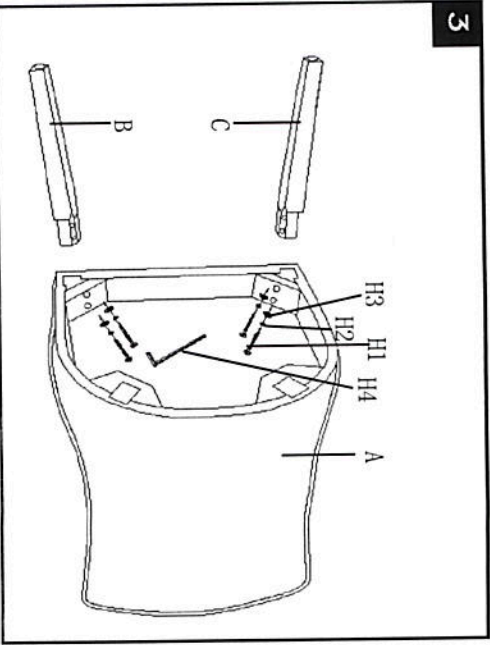

REPARATION

Before beginning assembly of product, make sure all parts are present. Compare parts with package contents list and hardware contents list. If any part is missing or damaged, do not attempt to assemble the product. Estimated Assembly Time: 10 minutes. Tools Required for Assembly (Included): Allen Key

2

5

3

6