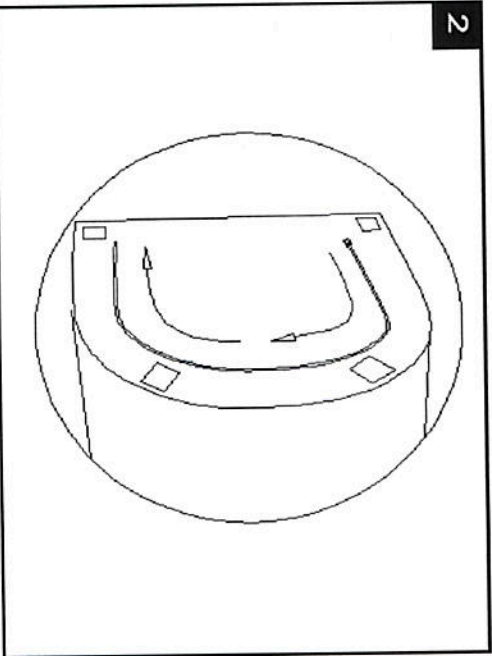

REPARATION

Before beginning assembly of product, make sure all parts are present. Compare parts with package contents list and hardware contents list. If any part is missing or damaged, do not attempt to assemble the product. Estimated Assembly Time: 10 minutes. Tools Required for Assembly (Included): Allen Key

2

5

3

6