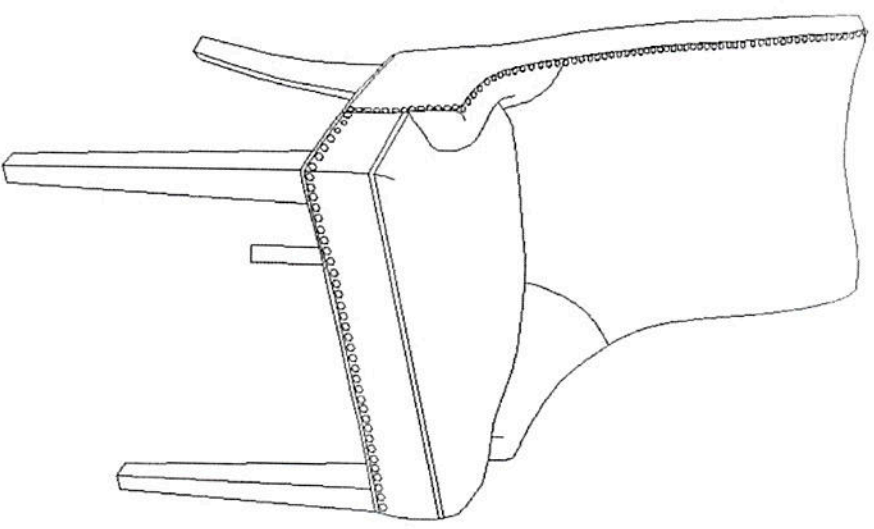

NOTICE

Please make sure that you have all parts indicated before you begin assembly of this item.

This item should be assembled on a soft surface to prevent scratching the finish during assembly.

This item may require periodic tightening.

Part List and Hardware List

| ITEM | DESCRIPTION | QUANTITY | PICTURE | QUANTITY |
|------|---------------|----------|---|----------|
| A | SEAT | 1X |  | 1X |
| B | Front leg-1 | 1X |  | 1X |
| C | Front leg-2 | 1X |  | 1X |
| D | Back leg-1 | 1X |  | 1X |
| E | Back leg-2 | 1X |  | 1X |
| H1 | Allen bolt L | 8X |  | 8X |
| H2 | Spring washer | 8X |  | 8X |
| H3 | Flat washer | 8X |  | 8X |
| H4 | Allen key | 1X |  | 1X |

SAFAVIEH
FURNITURE

Model# MCR4715

Product Dimensions: 22.04" W x 25.59" D x 36.42" H

REPARATION

Before beginning assembly of product, make sure all parts are present. Compare parts with package contents list and hardware contents list. If any part is missing or damaged, do not attempt to assemble the product. Estimated Assembly Time: 10 minutes. Tools Required for Assembly (Included): Allen Key