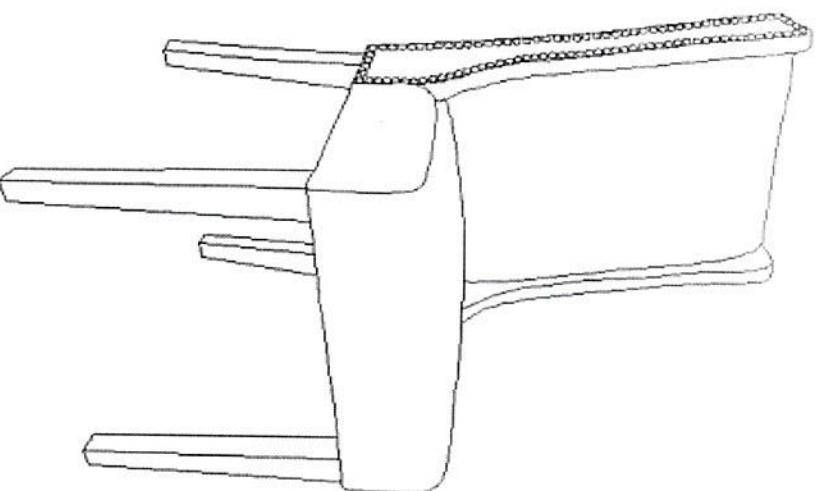

Part List and Hardware List

ITEM	DESCRIPTION	QUANTITY	PICTURE	QUANTITY
A	SEAT			1X
B	Front leg-1			1X
C	Front leg-2			1X
D	Back leg-1			1X
E	Back leg-2			1X
H1	Allen bolt L			8X
H2	Spring washer			8X
H3	Flat washer			8X
H4	Allen key			1X

SAFAVIEH

FURNITURE

Model# MCR4714

Product Dimensions: 20.08" W x 27.17" D x 38.97" H

REPARATION

Before beginning assembly of product, make sure all parts are present. Compare parts with package contents list and hardware contents list.
If any part is missing or damaged, do not attempt to assemble the product.
Estimated Assembly Time: 10 minutes.
Tools Required for Assembly (included): Allen Key