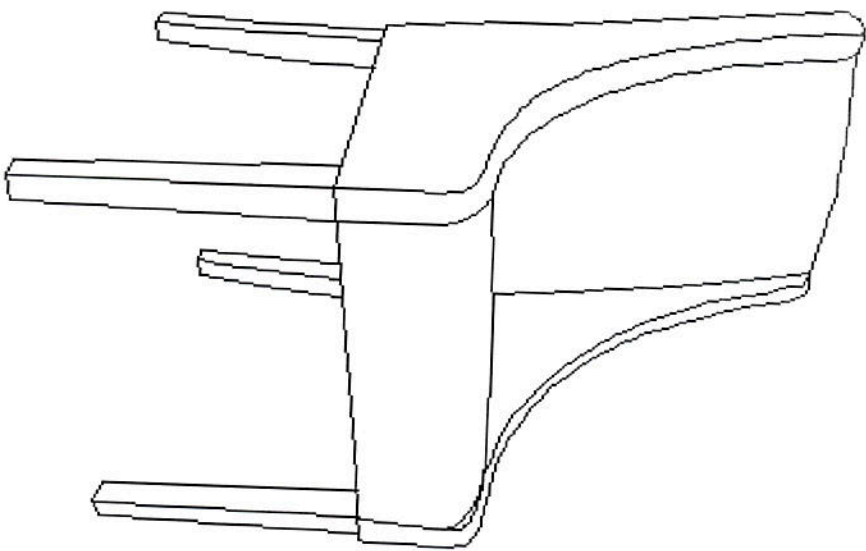

Part List and Hardware List

ITEM	DESCRIPTION	QUANTITY	PICTURE	QUANTITY
A	SEAT			1X
B	Front leg-1			1X
C	Front leg-2			1X
D	Back leg-1			1X
E	Back leg-2			1X
H1	Allen bolt L			8X
H2	Spring washer			8X
H3	Flat washer			8X
H4	Allen key			1X

SAFAVIEH
FURNITURE

Model# MCR4702

Product Dimensions: 23.62" W x 25.79"D x 38.58" H

SEPARATION

Before beginning assembly of product, make sure all parts are present. Compare parts with package contents list and hardware contents list. If any part is missing or damaged, do not attempt to assemble the product.