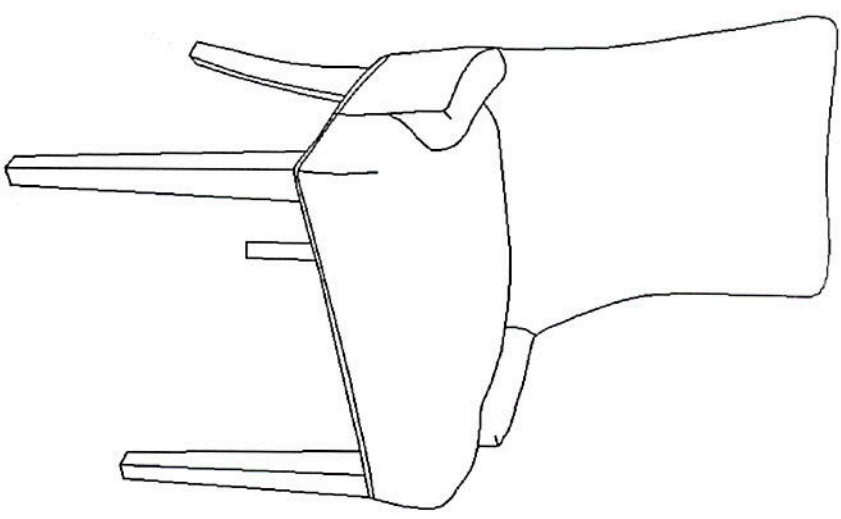

**Part List and Hardware List**

ITEM	DESCRIPTION	PICTURE	QUANTITY
A	SEAT		1X
B	Front leg-1		1X
C	Front leg-2		1X
D	Back leg-1		1X
E	Back leg-2		1X
H1	Allen bolt L		4X
H5	Allen bolt S		4X
H2	Spring washer		8X
H3	Flat washer		8X
H4	Allen key		1X

**SAFAVIEH**  
FURNITURE

Model# MCR4700

Product Dimensions: 21.65" W x 25.20" D x 34.65" H