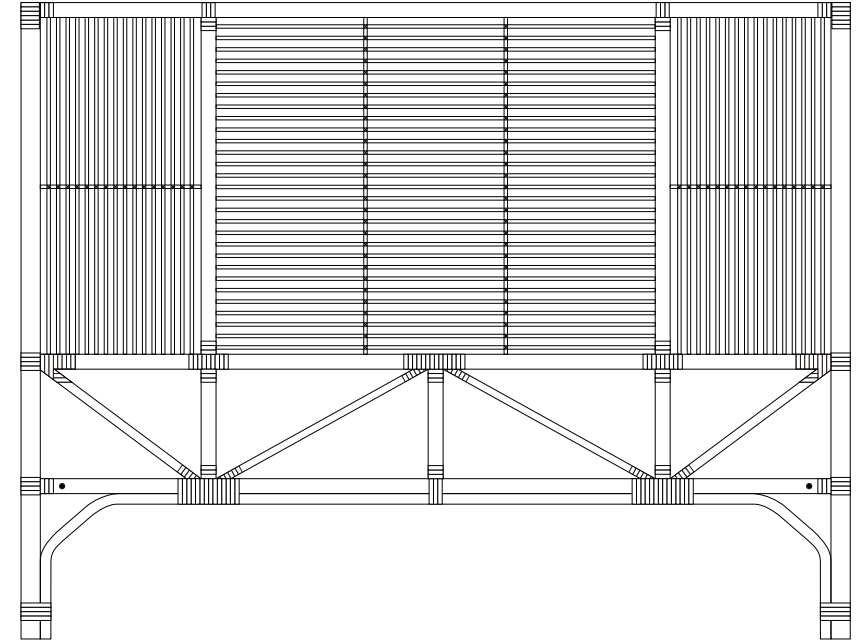

## Part List and Hardware List

NO.	DESCRIPTION	PICTURE	QTY
1	Headboard		1
2	Anchor Plug		2
3	Screw		2

 **SAFAVIEH**  
FURNITURE

HBD6501A-F

61.02" x 13.77" X 47.24"

 **WARNING** 

**Weight Capacity - 220 LBS**