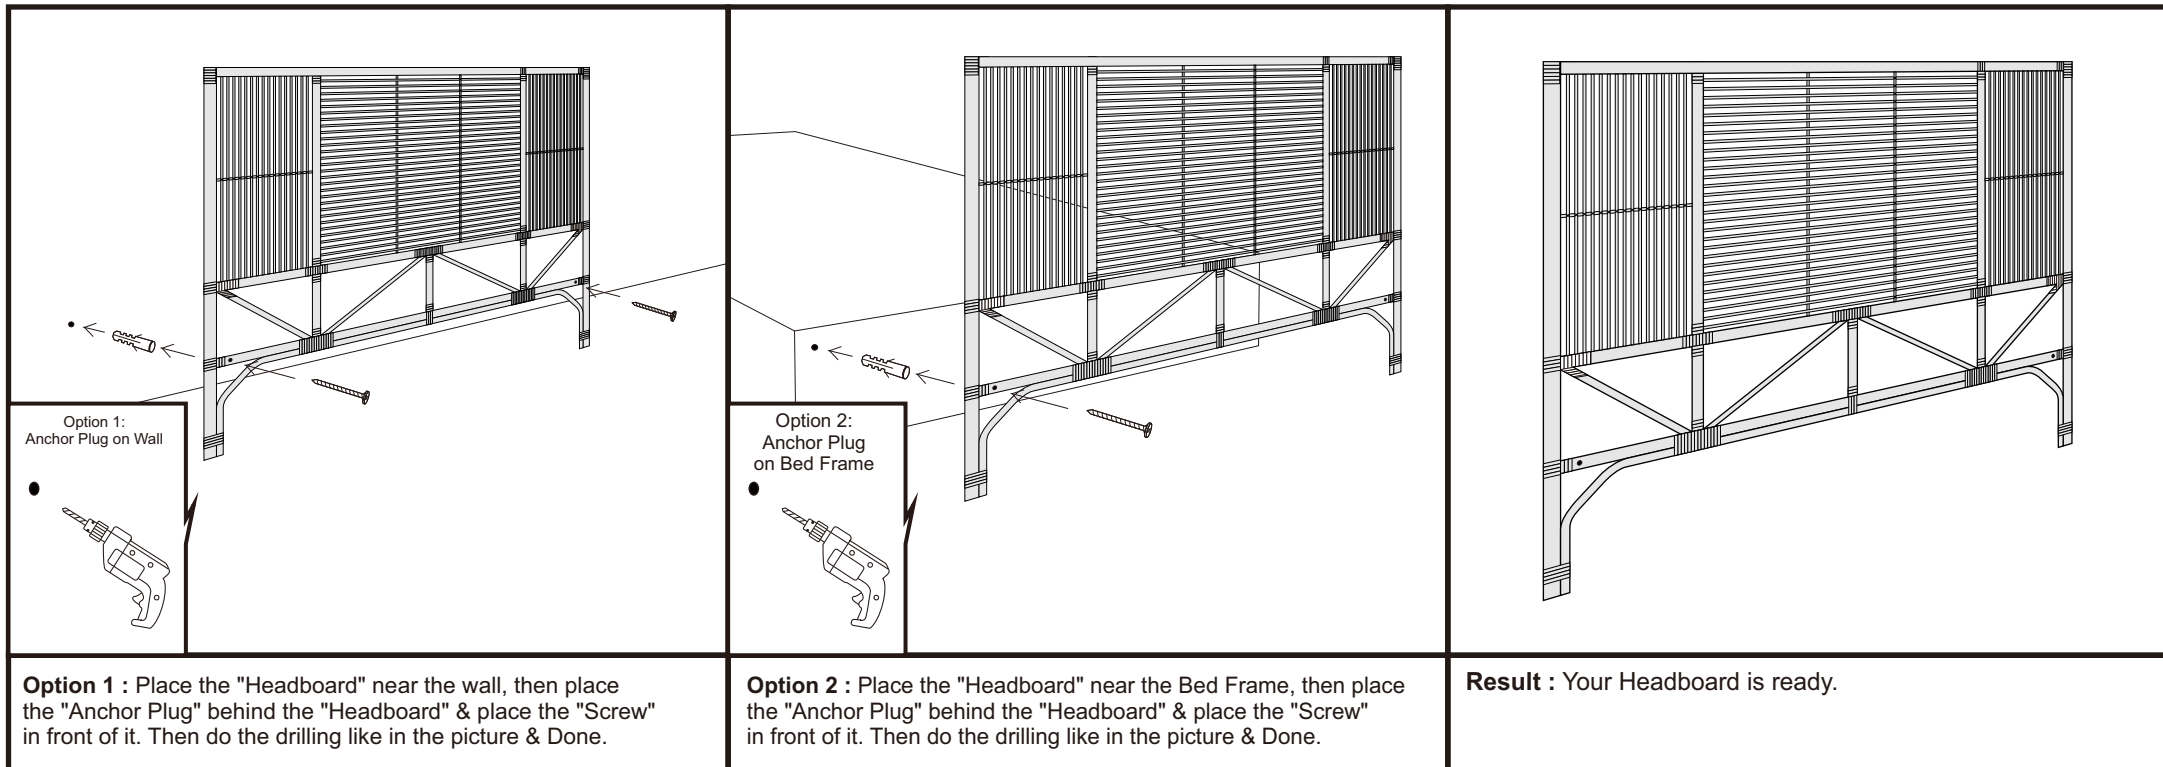

PREPARATION

- Before beginning assembly of product, make sure all parts are present. Compare parts with part contents list and hardware contents list.
- If any part is missing or damaged, do not attempt to assemble the product.
- Estimated Assembly Time: 10 minutes.
- Tools Required for Assembly (included): Allen Key
- If you are having difficulty, our friendly Customer Care team is always here to help. Please email customersupport@safavieh.com

Hardware is located inside the box. You can find them placed near the sign 'HARDWARE INCLUDED'