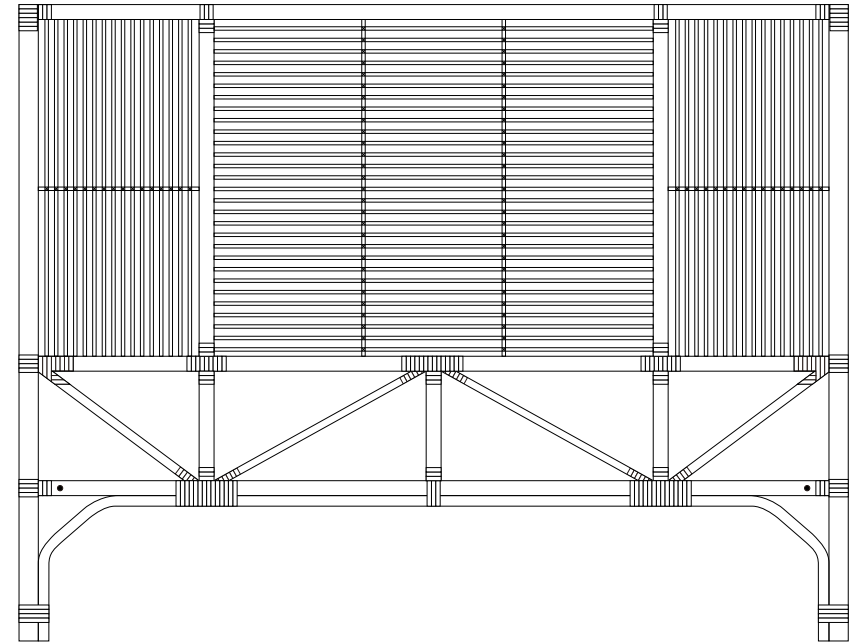

## Part List and Hardware List

NO.	DESCRIPTION	PICTURE	QTY
1	Headboard		1
2	Anchor Plug		2
3	Screw		2

 **SAFAVIEH**  
FURNITURE

HBD6501A-Q

72.83" x 13.77" X 47.24"

 **WARNING** 

**Weight Capacity - 220 LBS**