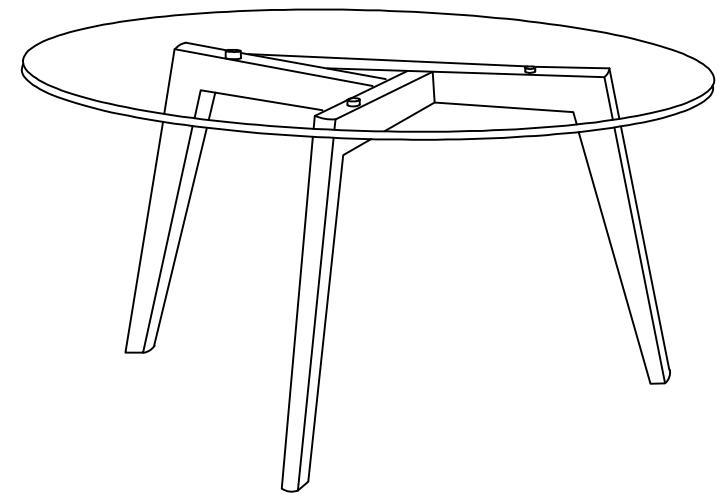

Part List and Hardware List

PIECE	DESCRIPTION	PICTURE	QUANTITY
A	Panel		1X
B	Leg		3X
H1	Flat washer		3X
H2	Allen bolt		9X
H3	Allen key		1X

 **SAFAVIEH**
FURNITURE

Model# FOX8209A

Product Dimensions:35.43"Dx17.71"H