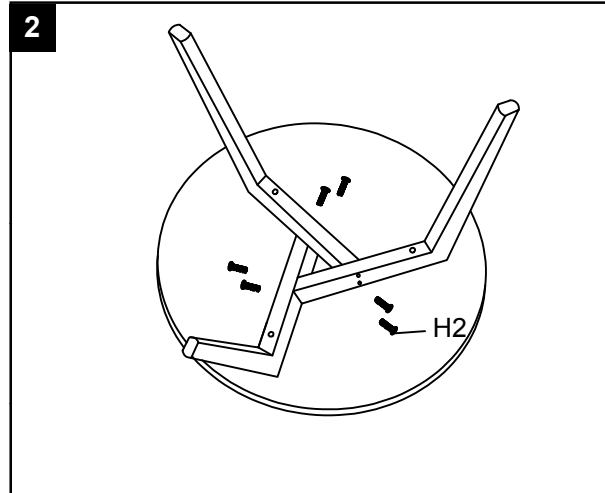

Part List and Hardware List

PIECE	DESCRIPTION	PICTURE	QUANTITY
A	Panel		1X
B	Leg		3X
H1	Flat washer		3X
H2	Allen bolt		9X
H3	Allen key		1X

 **SAFAVIEH**
FURNITURE

Model# FOX8209A

Product Dimensions:35.43"Dx17.71"H

Estimated Assembly Time: 30 minutes.

Tools Required for Assembly (included): Allen Key

Step 1

Attach front leg (B) to Table (A) using Allen bolt(h2) and flat washer (H1),Tighten with allen key (H3)

Step 2