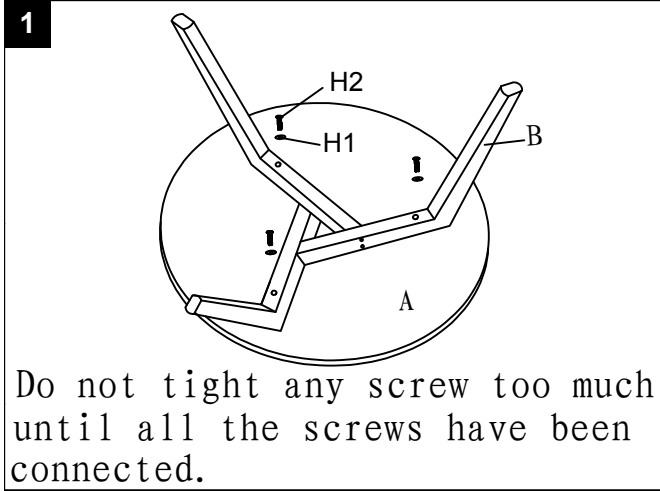

Part List and Hardware List

PIECE	DESCRIPTION	PICTURE	QUANTITY
A	Panel		1X
B	Leg		3X
H1	Flat washer		3X
H2	Allen bolt		9X
H3	Allen key		1X

 **SAFAVIEH**
FURNITURE

Model# FOX8209A

Product Dimensions:35.43"Dx17.71"H

Estimated Assembly Time: 30 minutes.

Tools Required for Assembly (included): Allen Key

Step 1

Attach front leg (B) to Table (A) using Allen bolt(h2) and flat washer (H1),Tighten with allen key (H3)

Step 2

Attach rear legs (B) to chair (A) using allen bolt (H2) flat washer (H4),and Spring washer (H3)
Tighten with allen key (H5)