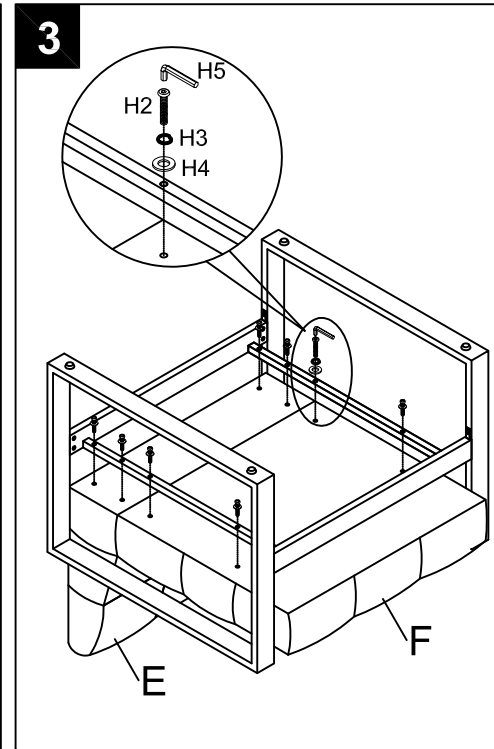

 **SAFAVIEH**
FURNITURE

Part List and Hardware List

PIECE	DESCRIPTION	PICTURE	QUANTITY
A	Side Frame (Left)		1x
B	Side Frame (Right)		1x
C	Bottom frame		1x
D	Back Stretcher		1x
E	Back cushion		1x
F	Seat cushion		1x
H1	Allen Bolt	 1/4"x 5/8"	14x
H2	Allen Bolt	 1/4"x 2-1/2"	8x
H3	Spring Washer	 1/4"	8x
H4	Flat Washer	 $\phi 16 \times 1.0$	8x
H5	Allen Key	 M4	1x

Model# FOX6290

Product Dimensions: 30"Wx31"Dx32"H

PREPARATION

Before beginning assembly of product, make sure all parts are present. Compare parts with package contents list and hardware contents list. If any part is missing or damaged, do not attempt to assemble the product.

Estimated Assembly Time: 20 minutes.

Tools Required for Assembly (included): Allen Key

Step 1

Attach the bottom frame (C) and back stretcher (D) to side frames (Left) "A" and (Right) "B", use Allen key (H5) to lock with 4*Allen bolt (H1) on the bottom frame (C), as picture.

Step 2

Then use Allen key (H5) to lock with 10*Allen bolt (H1) on the bottom frame (C) and back stretcher (D), as picture.

Step 3

Place the back cushion (E) and seat cushion (F) to the assembled side frame together, use Allen key (H5) to lock with 8*flat washer (H4), 8*spring washer (H3) and 8*Allen bolt (H2) on the bottom side of cushions, as picture.