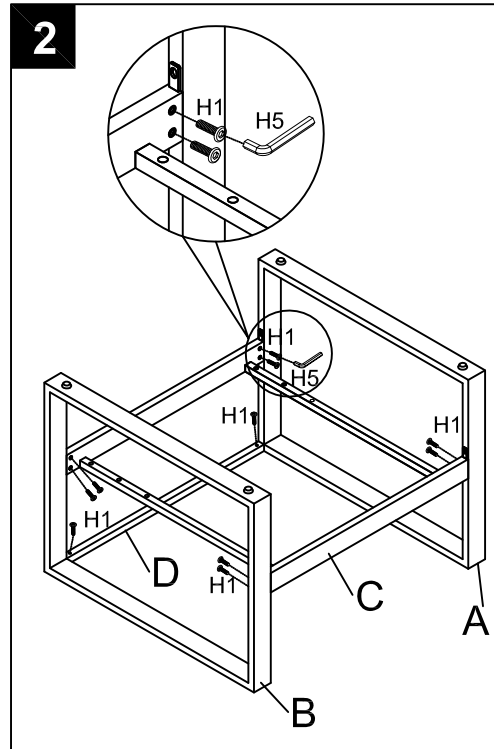

 **SAFAVIEH**
FURNITURE

Part List and Hardware List

PIECE	DESCRIPTION	PICTURE	QUANTITY
A	Side Frame (Left)		1x
B	Side Frame (Right)		1x
C	Bottom frame		1x
D	Back Stretcher		1x
E	Back cushion		1x
F	Seat cushion		1x
H1	Allen Bolt	 1/4"x 5/8"	14x
H2	Allen Bolt	 1/4"x 2-1/2"	8x
H3	Spring Washer	 1/4"	8x
H4	Flat Washer	 $\phi 16 \times 1.0$	8x
H5	Allen Key	 M4	1x

Model# FOX6290

Product Dimensions: 30"Wx31"Dx32"H

PREPARATION

Before beginning assembly of product, make sure all parts are present. Compare parts with package contents list and hardware contents list. If any part is missing or damaged, do not attempt to assemble the product.

Estimated Assembly Time: 20 minutes.

Tools Required for Assembly (included): Allen Key

Step 1

Attach the bottom frame (C) and back stretcher (D) to side frames (Left) "A" and (Right) "B", use Allen key (H5) to lock with 4*Allen bolt (H1) on the bottom frame (C), as picture.

Step 2

Then use Allen key (H5) to lock with 10*Allen bolt (H1) on the bottom frame (C) and back stretcher (D), as picture.

Step 3

Place the back cushion (E) and seat cushion (F) to the assembled side frame together, use Allen key (H5) to lock with 8*flat washer (H4), 8*spring washer (H3) and 8*Allen bolt (H2) on the bottom side of cushions, as picture.