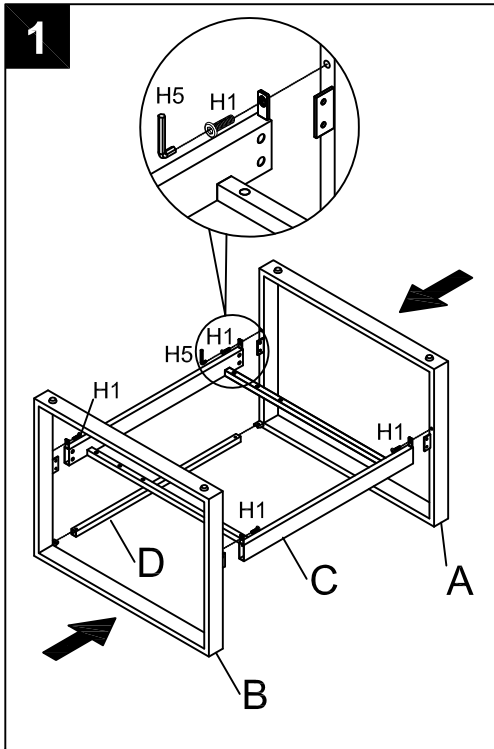

 **SAFAVIEH**
FURNITURE

Part List and Hardware List

PIECE	DESCRIPTION	PICTURE	QUANTITY
A	Side Frame (Left)		1x
B	Side Frame (Right)		1x
C	Bottom frame		1x
D	Back Stretcher		1x
E	Back cushion		1x
F	Seat cushion		1x
H1	Allen Bolt	 1/4"x 5/8"	14x
H2	Allen Bolt	 1/4"x 2-1/2"	8x
H3	Spring Washer	 1/4"	8x
H4	Flat Washer	 $\phi 16 \times 1.0$	8x
H5	Allen Key	 M4	1x

Model# FOX6290

Product Dimensions: 30"Wx31"Dx32"H

PREPARATION

Before beginning assembly of product, make sure all parts are present. Compare parts with package contents list and hardware contents list. If any part is missing or damaged, do not attempt to assemble the product.

Estimated Assembly Time: 20 minutes.

Tools Required for Assembly (included): Allen Key

Step 1

Attach the bottom frame (C) and back stretcher (D) to side frames (Left) "A" and (Right) "B", use Allen key (H5) to lock with 4*Allen bolt (H1) on the bottom frame (C), as picture.

Step 2

Then use Allen key (H5) to lock with 10*Allen bolt (H1) on the bottom frame (C) and back stretcher (D), as picture.

Step 3

Place the back cushion (E) and seat cushion (F) to the assembled side frame together, use Allen key (H5) to lock with 8*flat washer (H4), 8*spring washer (H3) and 8*Allen bolt (H2) on the bottom side of cushions, as picture.