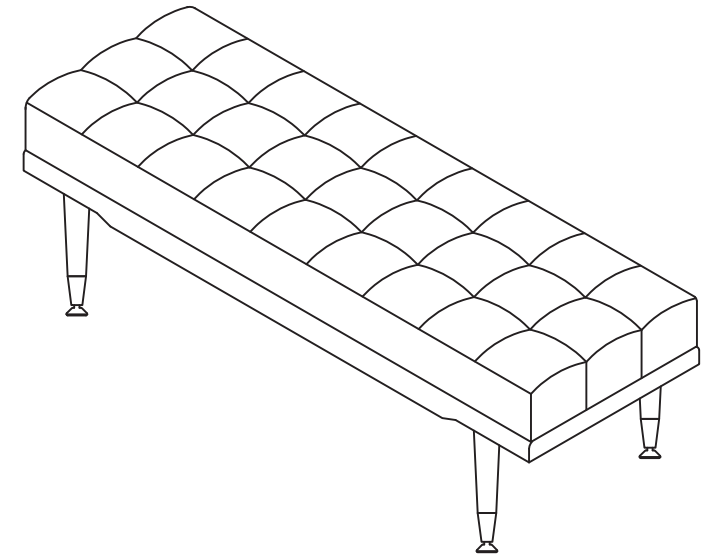

## Part List and Hardware List

Piece	Description	Picture	Quantity
A	Seat Frame		1 X
B	Leg		4 X

 **SAFAVIEH**  
FURNITURE

Model# FOX6259

Product Dimensions:60"W\*20"D\*19.5"H