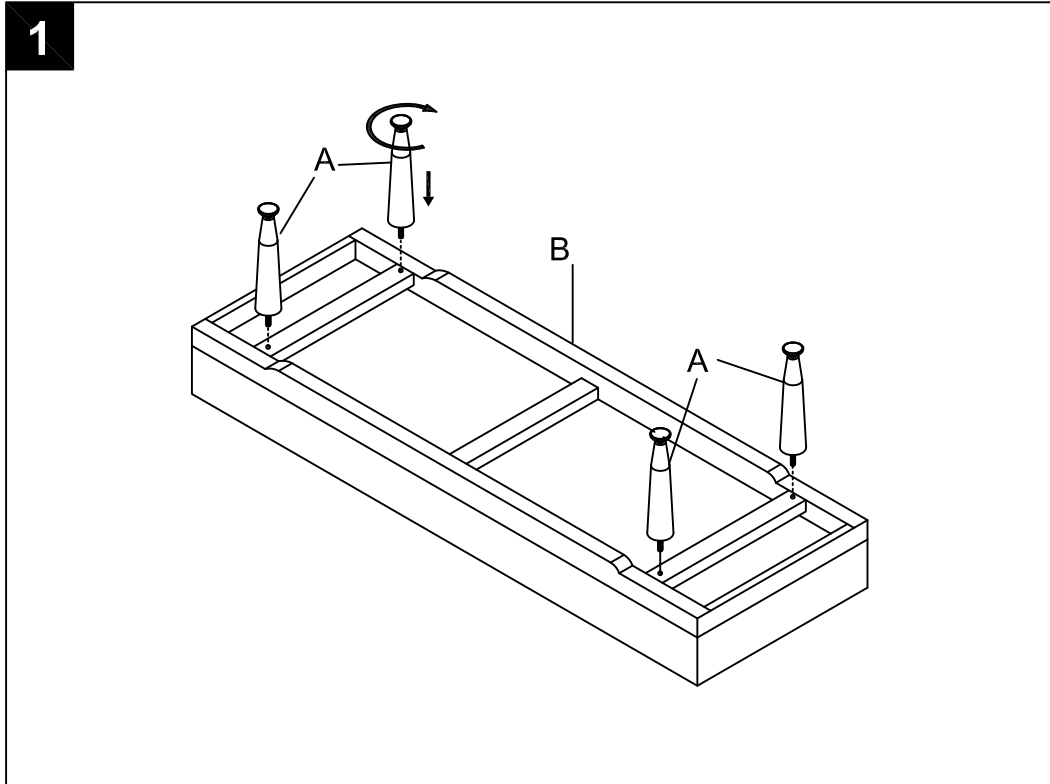

PREPARATION

Before beginning assembly of product, make sure all parts are present. Compare parts with package contents list and hardware contents list. If any part is missing or damaged, do not attempt to assemble the product.

Estimated Assembly Time: 10 minutes.

Step 1

Screw 4 legs (B) to bottom side of the seat frame (A).