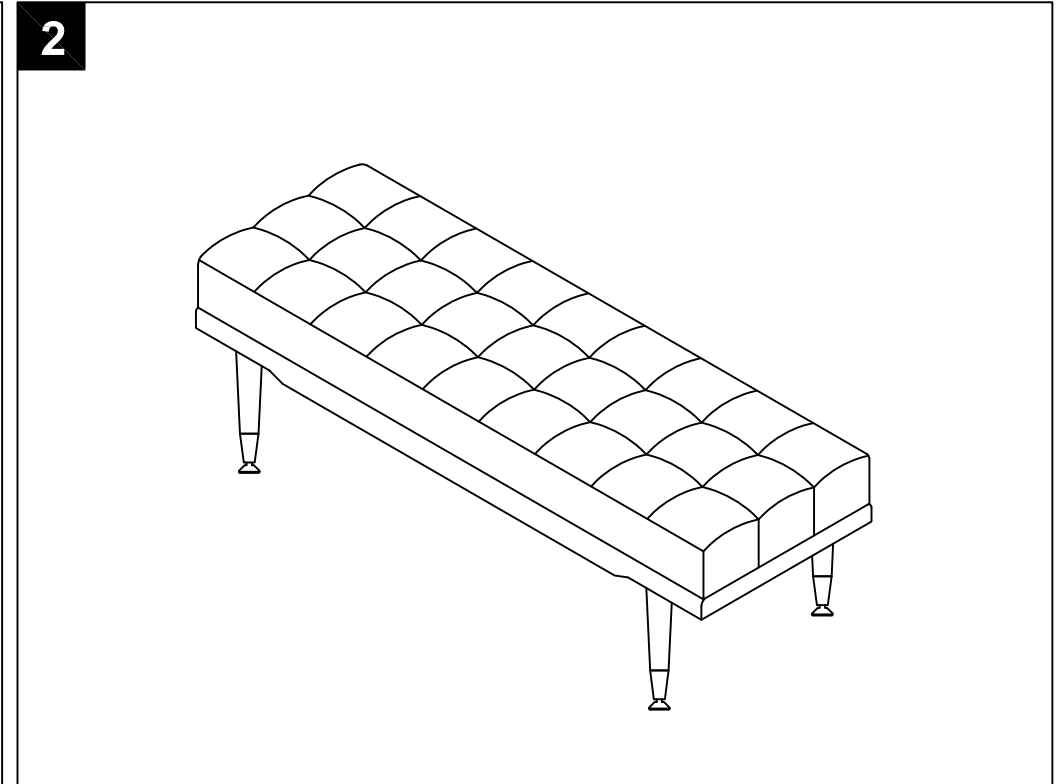

Step 2

Assembly completed.