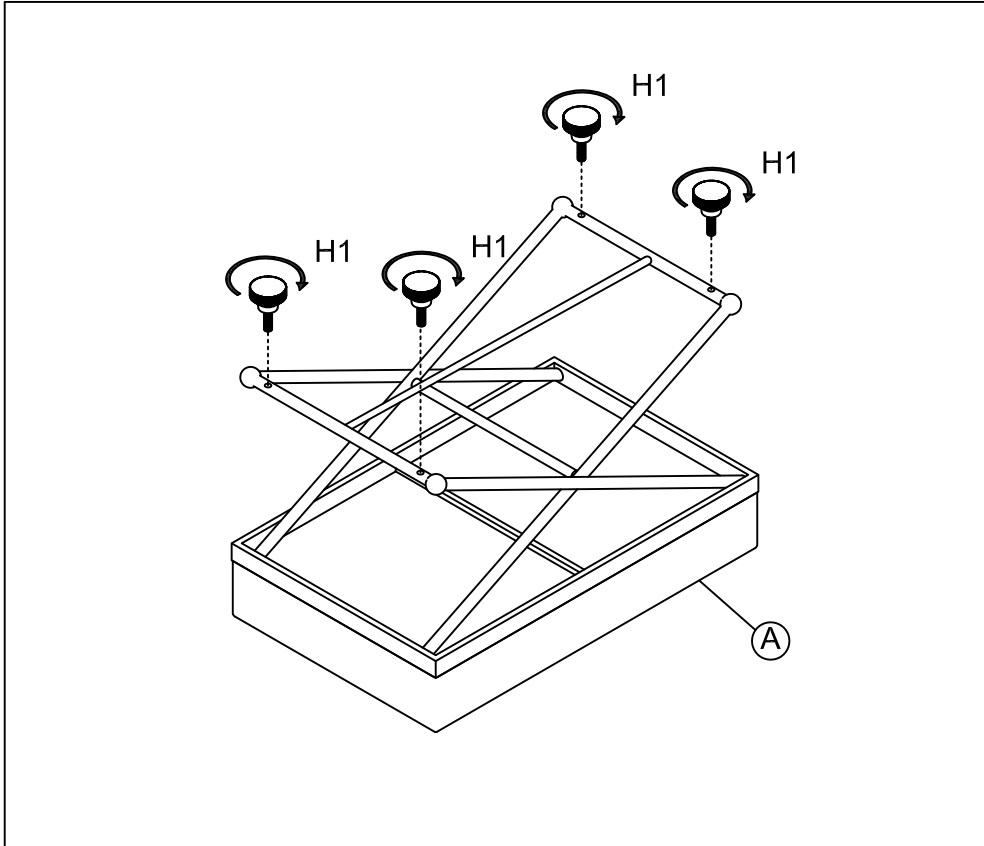

 **SAFAVIEH**
FURNITURE

Model# FOX6227

Product Dimensions: 33"Wx21"Dx22"H

Part List and Hardware List

PIECE	DESCRIPTION	PICTURE	QUANTITY
A	Bench		1x
H1	Adjustable foot		4x

PREPARATION

Before beginning assembly of product, make sure all parts are present. Compare parts with package contents list and hardware contents list. If any part is missing or damaged, do not attempt to assemble the product.