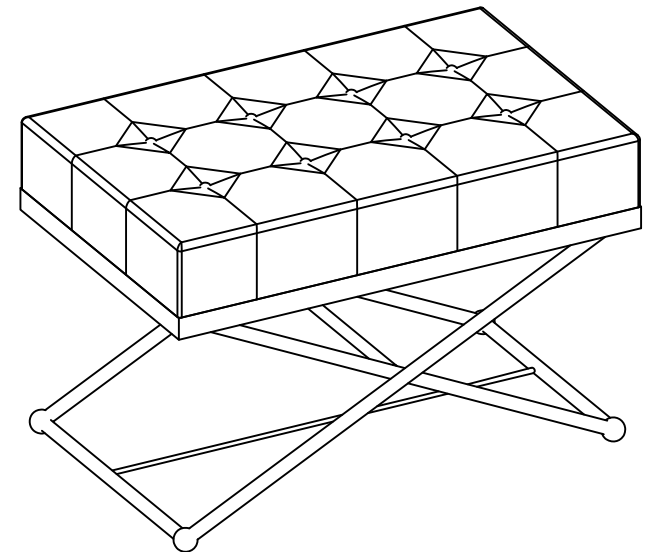

CARE AND MAINTENANCE

Wipe clean with a soft, dry cloth. Test the cleaning method on a hidden area before using them over the entire area.

NOTICE

- * Please make sure that you have all parts indicated before you begin assembly of this item.
- * This item should be assembled on a soft surface to prevent scratching the finish during assembly.

 **SAFAVIEH**
FURNITURE

Model# FOX6227

Product Dimensions: 33"Wx21"Dx22"H

Part List and Hardware List

PIECE	DESCRIPTION	PICTURE	QUANTITY
A	Bench		1x
H1	Adjustable foot		4x

PREPARATION

Before beginning assembly of product, make sure all parts are present. Compare parts with package contents list and hardware contents list. If any part is missing or damaged, do not attempt to assemble the product.