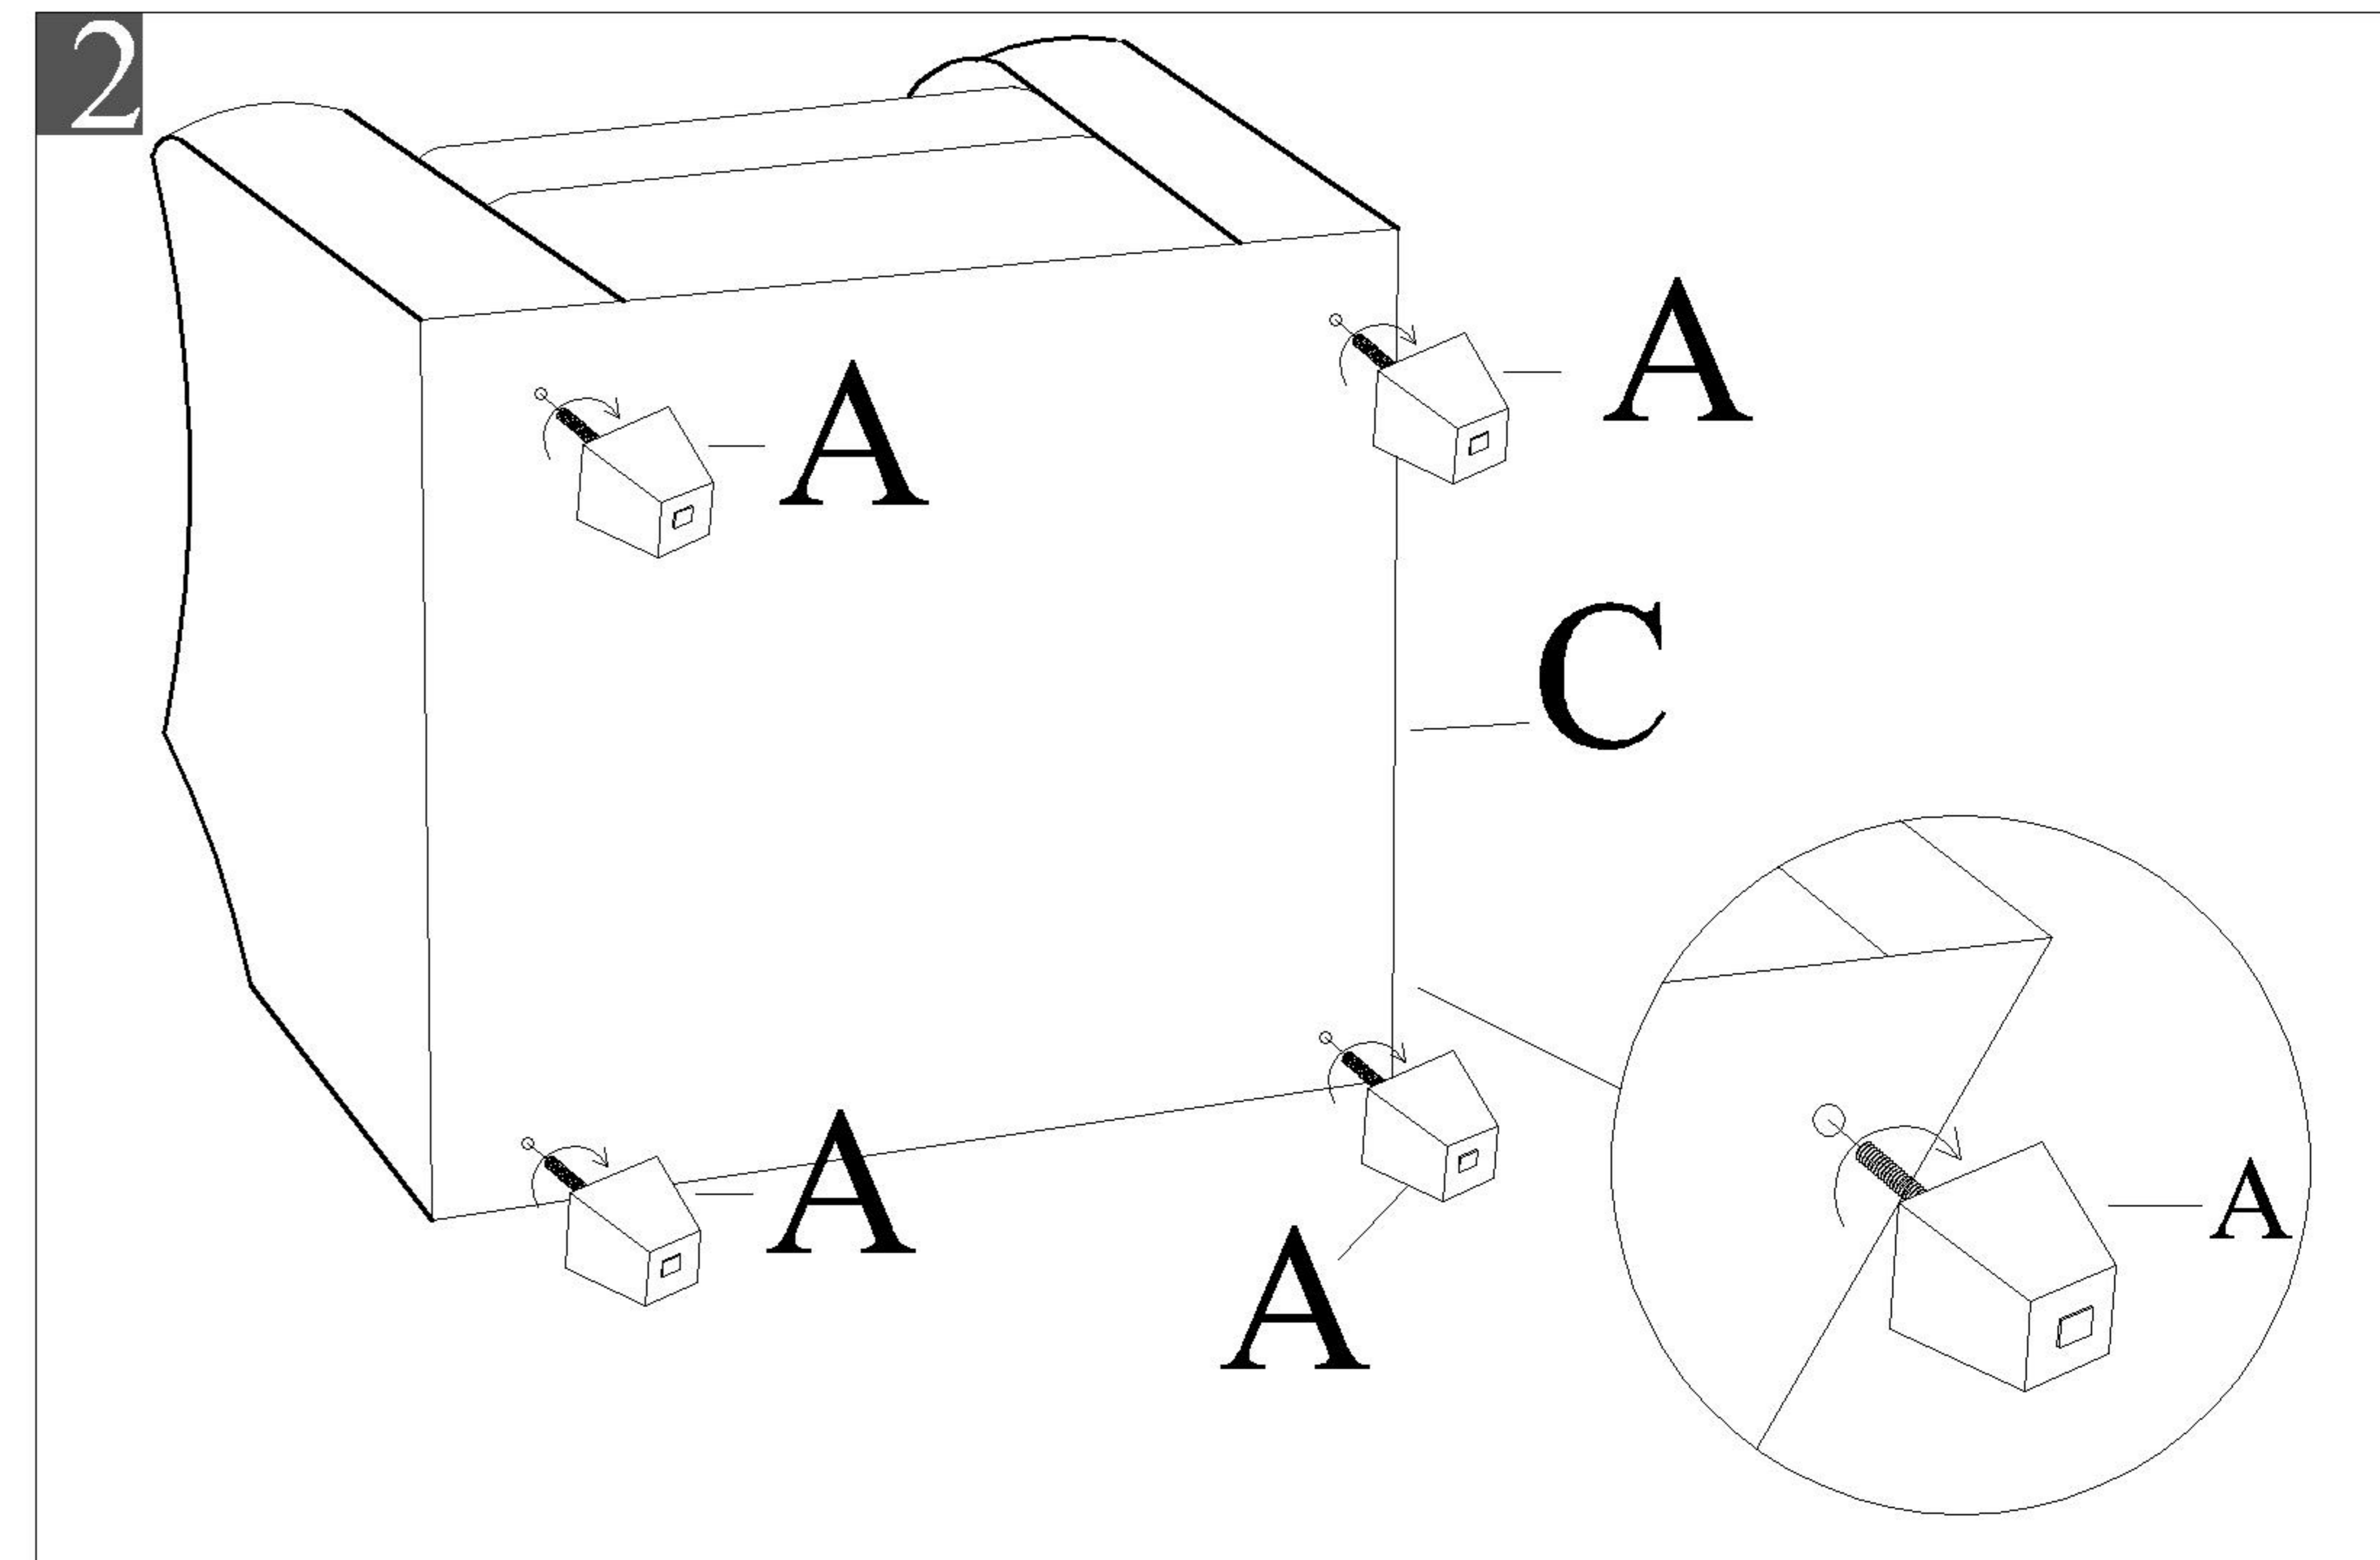

 **SAFAVIEH**
FURNITURE

Model# FOX6208

Product Dimensions:29-1/4"W*34"D*40-1/2"H

PREPARATION

Before beginning assembly of product, make sure all parts are present. Compare parts with package contents list and hardware contents list. If any part is missing or damaged, do not attempt to assemble the product.

Estimated Assembly Time: 2 minutes.

Step 1:
Assemble plastic plate "B"
with the plastic leg "A".

Step 2:
Attach the 4 legs (part A with B)
to the bottom of left/right armrest till legs are
screwed tight & positioned aligned.