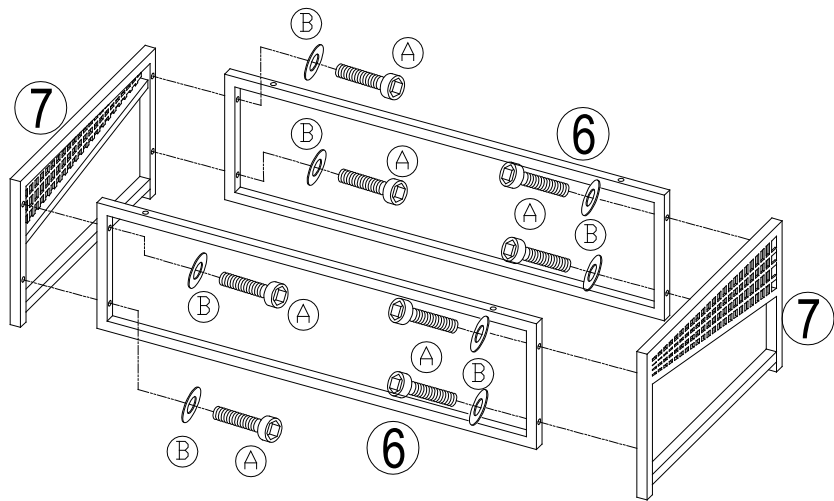

7

(A) x12

M6 x 35mm

(B) x12