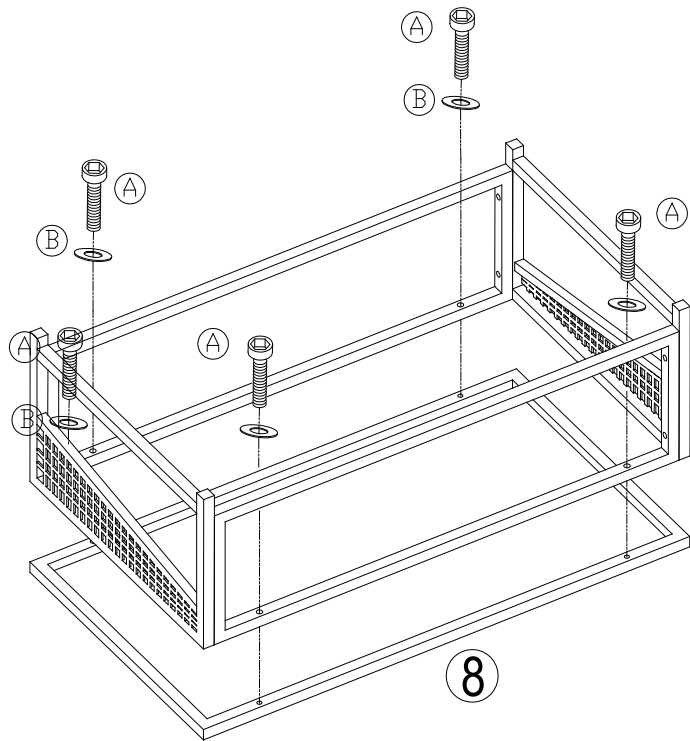

7

(A) x12

M6 x 35mm

(B) x12