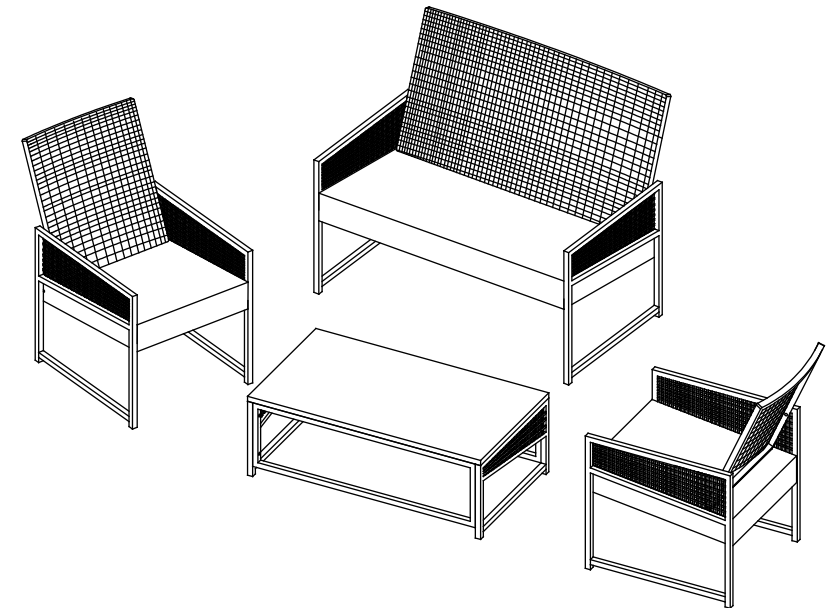

Part List and Hardware List

PIECE	DESCRIPTION	PICTURE	QUANTITY
1	Sofa Back		1X
2L	Sofa&Chair Side Panel 1		3X
2R	Sofa&Chair Side Panel 2		3X
3	Chair Back		2X
4	Sofa Bottom		1X
5	Chair Bottom		2X
6	Table Apron		2X
7	Table Side Panel		2X
8	Table Top		1X
A	Allen bolt(M6x35 mm)		42X
B	Flat washer		42X
C	Allen key		1X

 **SAFAVIEH**
O U T D O O R

Model# FOX6010A / FOX6010B

LAYLA OUTDOOR LIVING SET

Product Dimensions:

20.5"x26.8"x29.5" H (Chair)

42.9"x26.8"x29.5" H (Sofa)

35.4"x19.7"x12.6" H (Table)

ATTACH YOUR RECEIPT HERE