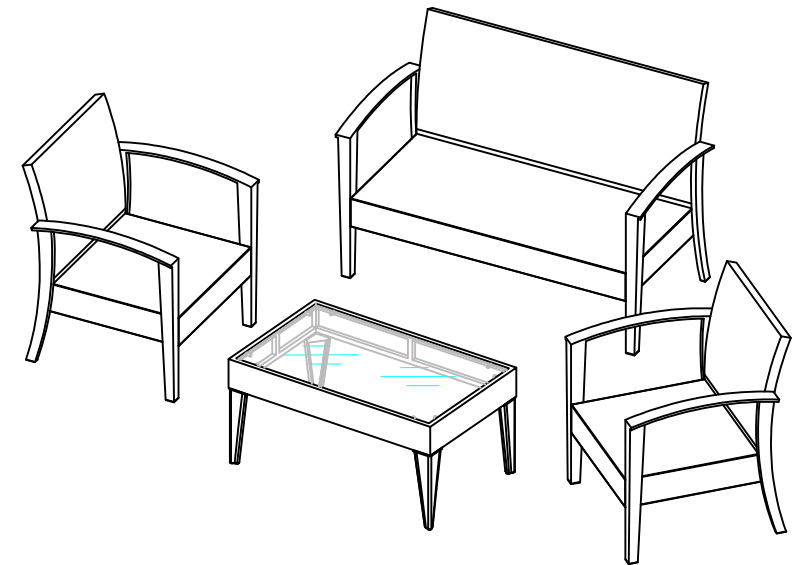

## Part List and Hardware List

PIECE	DESCRIPTION	PICTURE	QUANTITY
1	Sofa Back		1X
2	Sofa Bottom		1X
3	Sofa&Chair Foot 1		3X
4	Sofa&Chair Foot 2		3X
5	Chair Back		2X
6	Chair Bottom		2X
7	Table Top		1X
8	Table Foot		4X
9	Table Top Glass		1X
A	Allen bolt(M6x28 mm)		32X
B	Flat washer		40X
C	Allen bolt(M6x35 mm)		8X
D	Allen key		1X

## OUTDOOR

Model# FOX6006A / FOX6006B / FOX6006C  
FOX6006D / FOX6006E

ANAFI OUTDOOR LIVING SET

Product Dimensions:

25.6"x25.6"x27.6" H (Chair)

48" x 25.6"x27.6" H (Sofa)

35.4"x21.7"x13.8" H (Table)

ATTACH YOUR RECEIPT HERE