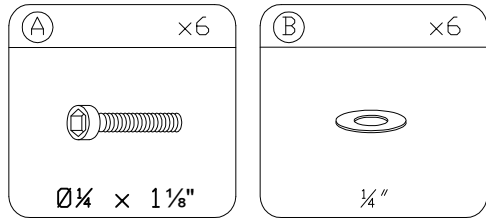

PREPARATION

Before beginning assembly of product, make sure all parts are present. Compare parts with package contents list and hardware contents list.

If any part is missing or damaged, do not attempt to assemble the product.

Estimated Assembly Time: 45 minutes.

Tools Required for Assembly (included): Allen Key