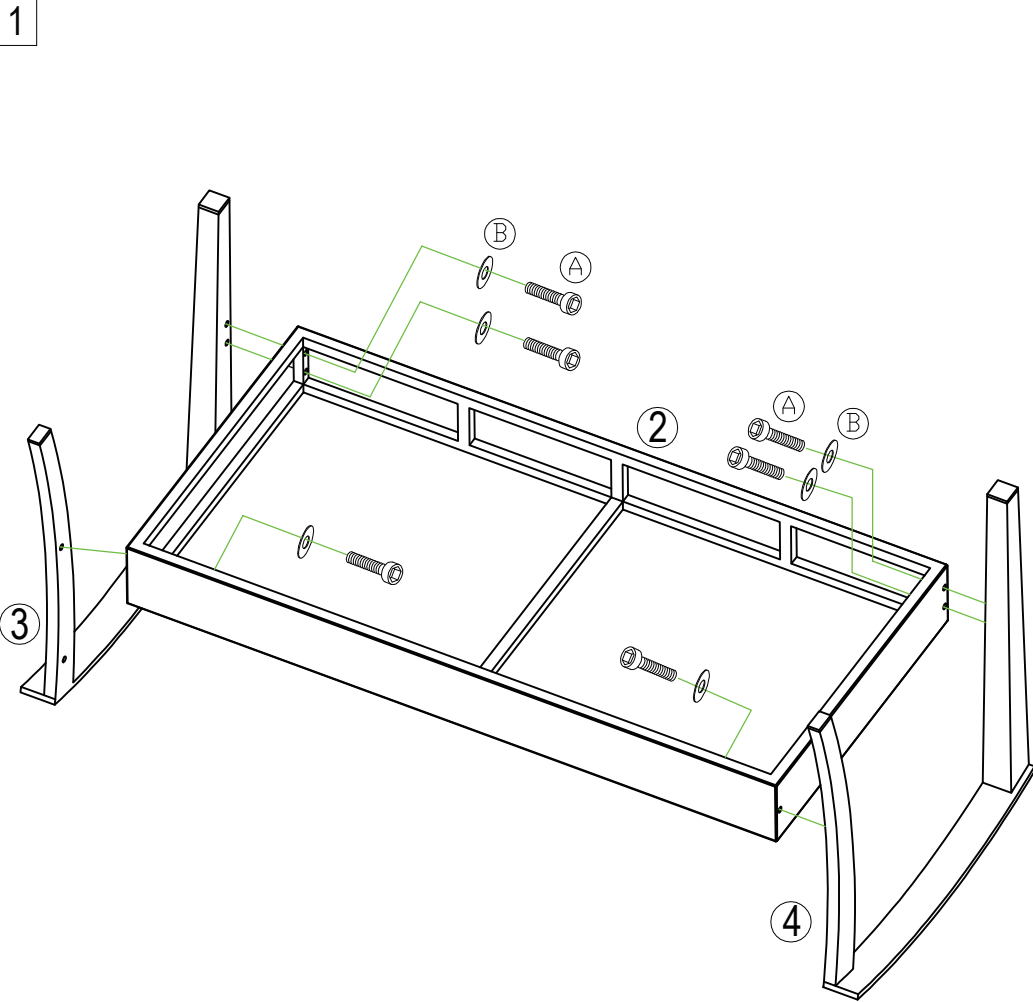

PREPARATION

Before beginning assembly of product, make sure all parts are present. Compare parts with package contents list and hardware contents list.

If any part is missing or damaged, do not attempt to assemble the product.

Estimated Assembly Time: 45 minutes.

Tools Required for Assembly (included): Allen Key