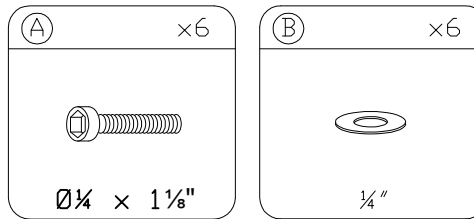

PREPARATION

Before beginning assembly of product, make sure all parts are present. Compare parts with package contents list and hardware contents list.

If any part is missing or damaged, do not attempt to assemble the product.

Estimated Assembly Time: 45 minutes.

Tools Required for Assembly (included): Allen Key