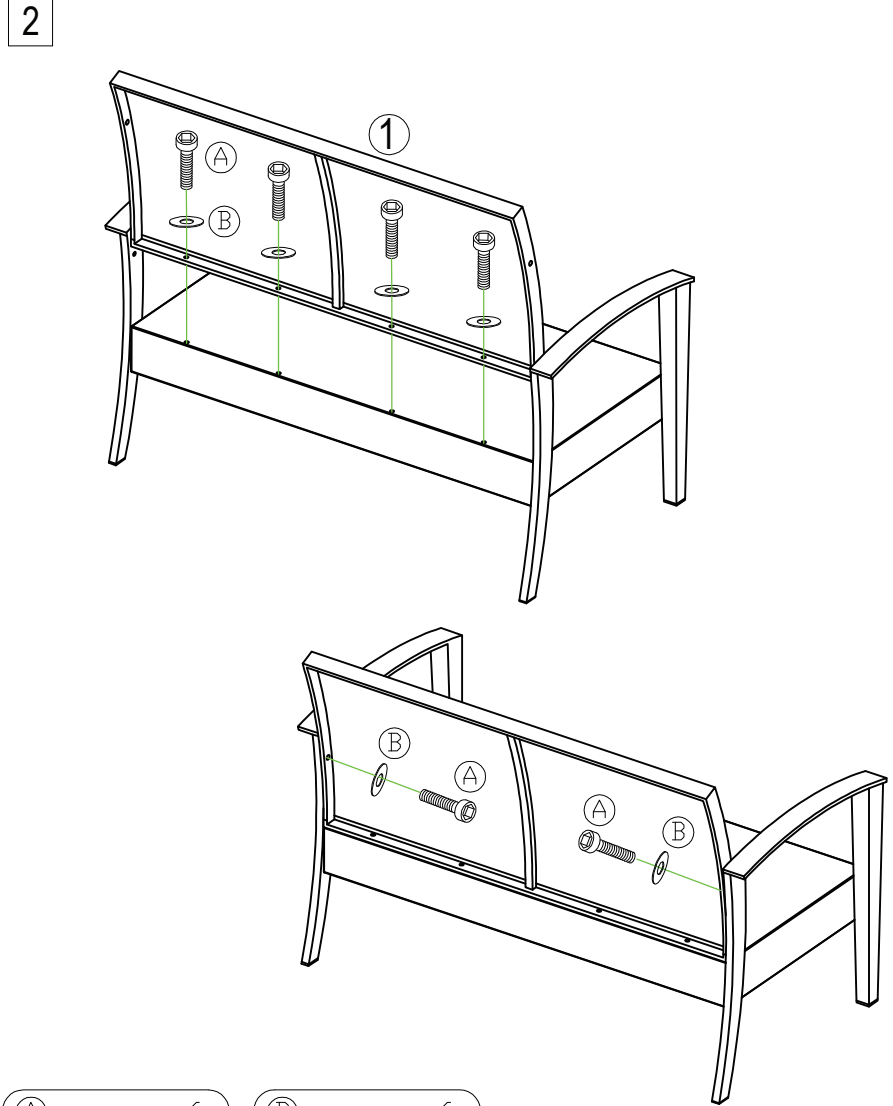

PREPARATION

Before beginning assembly of product, make sure all parts are present. Compare parts with package contents list and hardware contents list.

If any part is missing or damaged, do not attempt to assemble the product.

Estimated Assembly Time: 45 minutes.

Tools Required for Assembly (included): Allen Key