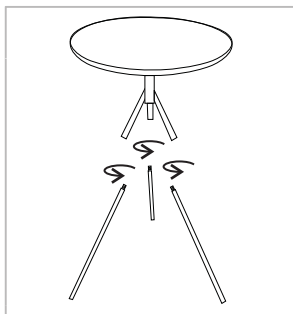

PREPARATION

Before beginning assembly of product, make sure all parts are present. Compare parts with package contents list and hardware contents list.

If any part is missing or damaged, do not attempt to assemble the product.

Estimated Assembly Time: 5 minutes.

Step 1
Screw Base all 3 legs (B) legs to top (A)