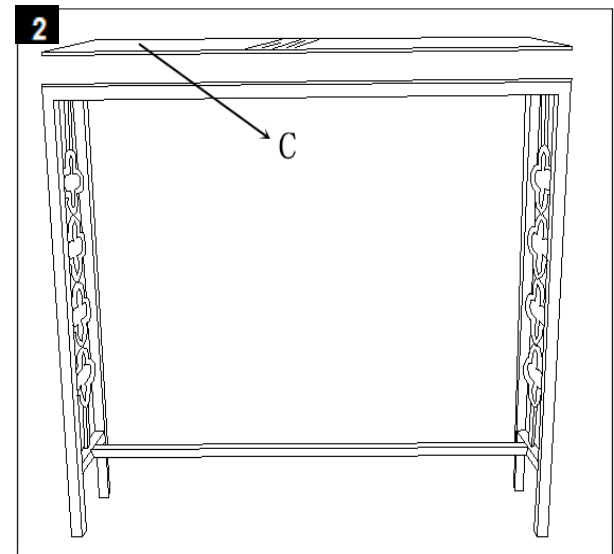

Step 2
Carefully place the Top glass (C) .