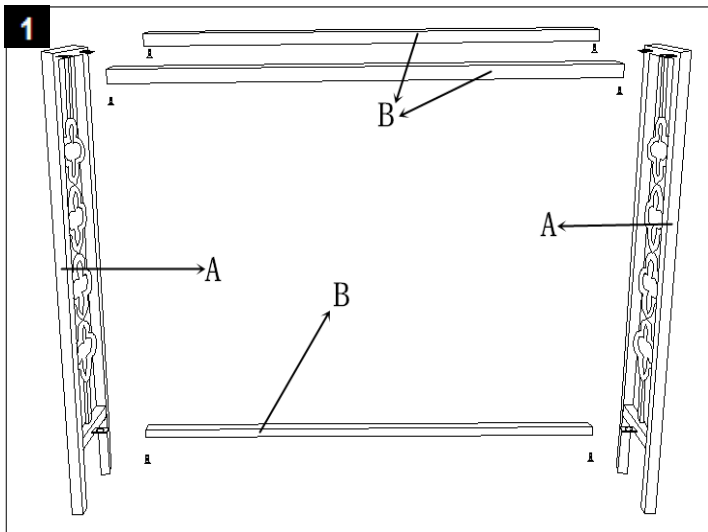

Preparation

Before beginning assembly of product, make sure all parts are present. Compare parts with package contents list and hardware contents list. If any part is missing or damaged, do not attempt to assemble the product.

Estimated Assembly Time: 10 minutes.

Step 1
Assemble the 2 Side legs(A) 3 Mid.bars (B)
together using 6 screws(D).