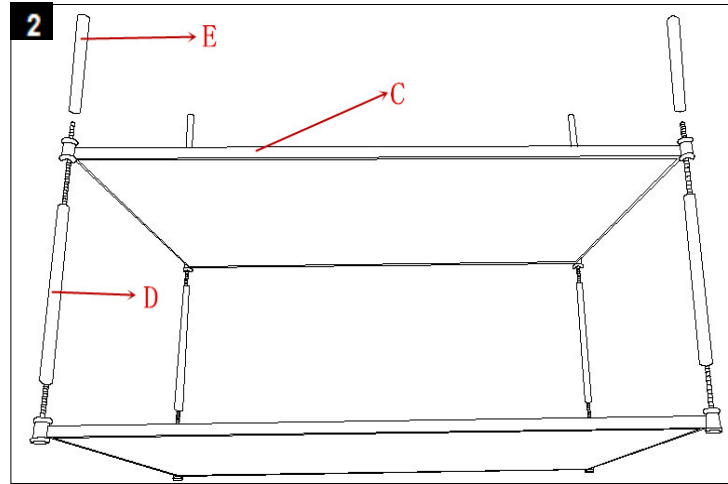

Part List and Hardware List

Piece	Description	Picture	Quantity
A	top shelf		1 X
B	thread rod		4 X
C	bottom shelf		1 X
D	long legs		4 X
E	short legs		4 X
F	glasses		2 X

 **SAFAVIEH**
FURNITURE

Model # FOX2565A

Product Dimensions: 42 1/4"W x 25 1/2"D x 20 1/8"H

Preparation

Before beginning assembly of product, make sure all parts are present. Compare parts with package contents list and hardware contents list. If any part is missing or damaged, do not attempt to assemble the product.

Estimated Assembly Time: 10 minutes.

Step 1
Assemble the thread rod(B) to top shelf(A) .

Step 2
Assemble the thread rod (B) long legs (D) bottom shelf (C) together using four short legs(E).

Step 3
Carefully place the glasses (F) .