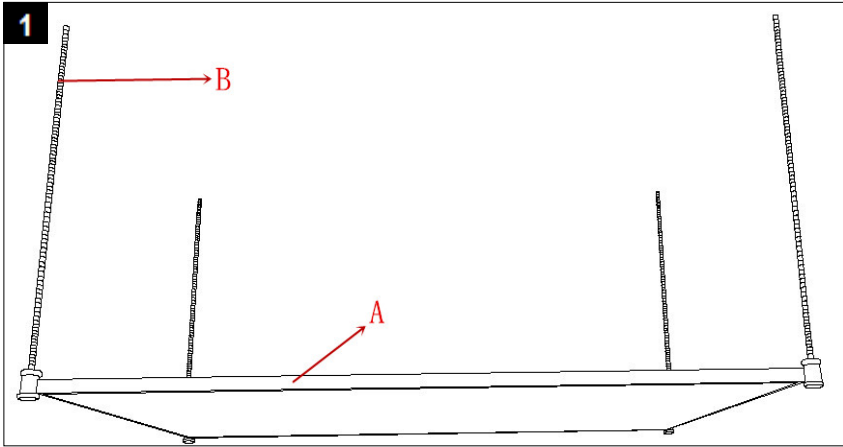

Preparation

Before beginning assembly of product, make sure all parts are present. Compare parts with package contents list and hardware contents list. If any part is missing or damaged, do not attempt to assemble the product.

Estimated Assembly Time: 10 minutes.

Step 1
Assemble the thread rod(B) to top shelf(A) .