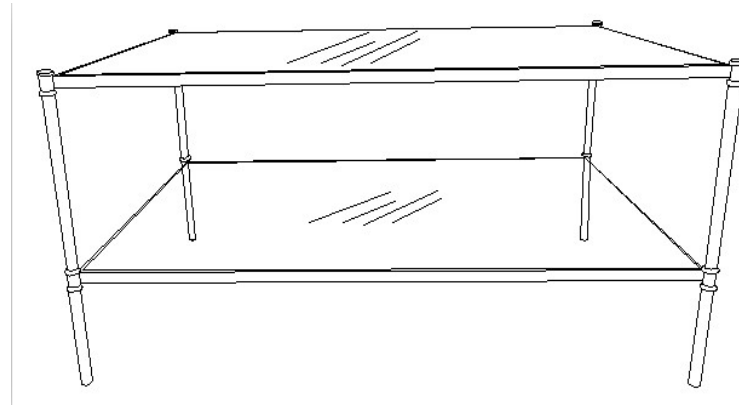

Part List and Hardware List

Piece	Description	Picture	Quantity
A	top shelf		1 X
B	thread rod		4 X
C	bottom shelf		1 X
D	long legs		4 X
E	short legs		4 X
F	glasses		2 X

 **SAFAVIEH**
FURNITURE

Model # FOX2565A

Product Dimensions: 42 1/4"W x 25 1/2"D x 20 1/8"H

Preparation

Before beginning assembly of product, make sure all parts are present. Compare parts with package contents list and hardware contents list. If any part is missing or damaged, do not attempt to assemble the product.