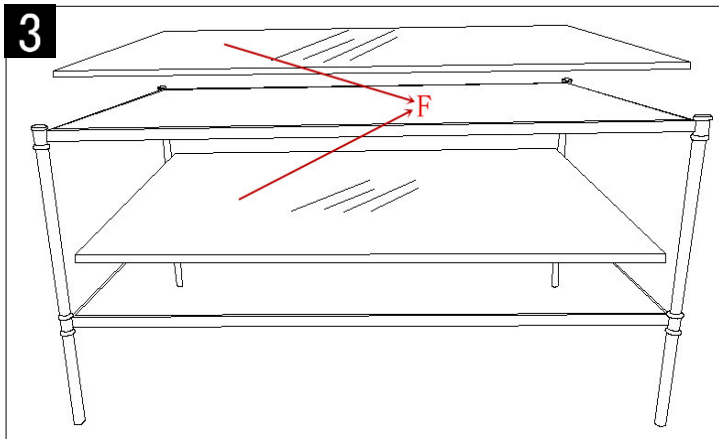

Part List and Hardware List

Piece	Description	Picture	Quantity
A	top shelf		1 X
B	thread rod		4 X
C	bottom shelf		1 X
D	long legs		4 X
E	short legs		4 X
F	glasses		2 X

 **SAFAVIEH**
FURNITURE

Model # FOX2565A

Product Dimensions: 42 1/4"W x 25 1/2"D x 20 1/8"H

Preparation

Before beginning assembly of product, make sure all parts are present. Compare parts with package contents list and hardware contents list. If any part is missing or damaged, do not attempt to assemble the product.

Estimated Assembly Time: 10 minutes.

Step 1
Assemble the thread rod(B) to top shelf(A) .

Step 2
Assemble the thread rod (B) long legs (D) bottom shelf (C) together using four short legs(E).

Step 3
Carefully place the glasses (F) .