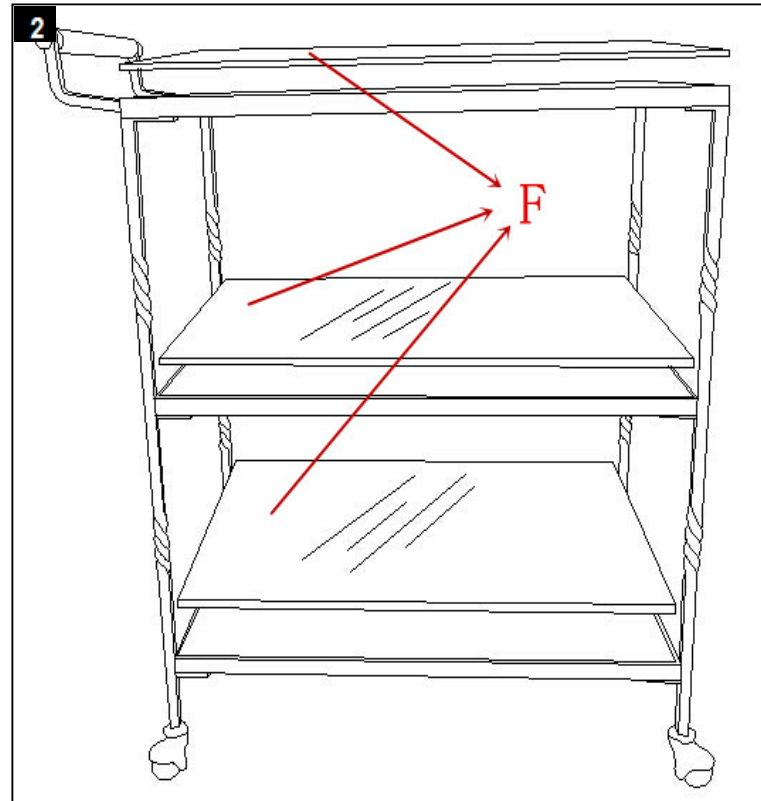

Step 2
Carefully place the Mirror (F)