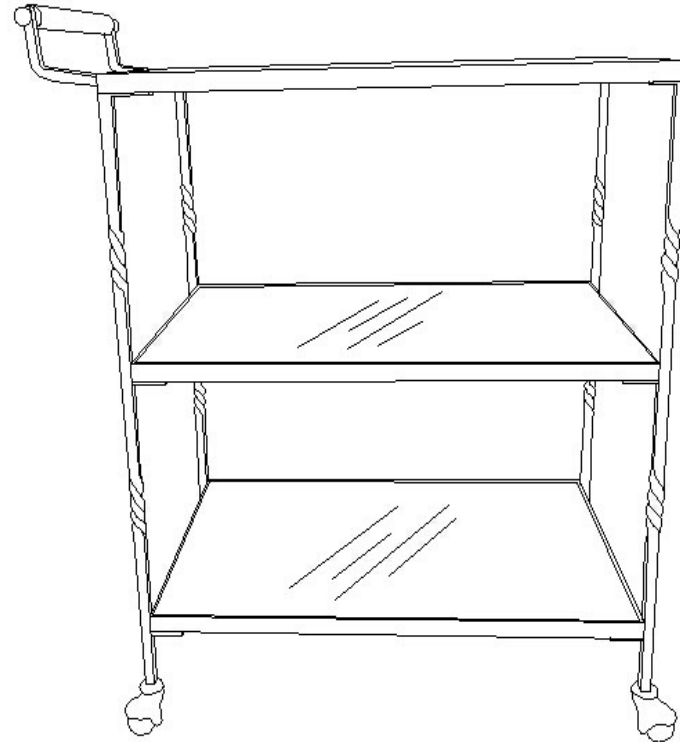

## Part List and Hardware List

Piece	Description	Picture	Quantity
A	top shelf		1 X
B	middle shelf		1 X
C	bottom shelf		1 X
D	leg		4 X
E	wheel		4 X
F	mirror		3 X
G	screws		24 X

 **SAFAVIEH**  
FURNITURE

Model # FOX2557

Product Dimensions: 29 3/4" W X 15 3/4" D X 33 5/8" H