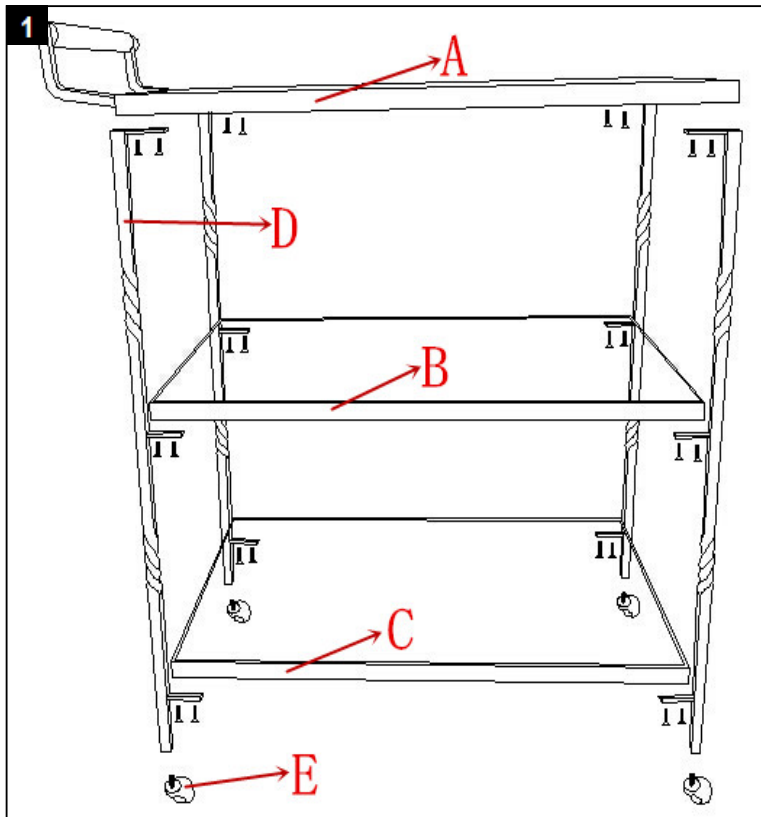

Preparation

Before beginning assembly of product, make sure all parts are present. Compare parts with package contents list and hardware contents list. If any part is missing or damaged, do not attempt to assemble the product.

Estimated Assembly Time: 10 minutes.

Tools Required for Assembly (included):Assembly Fininal

Step 1
Assemble the Top shelf(A) Middle shelf(B)
Bottom shelf(C) Leg(D) together using
Screws(G). Then, Assemble the Wheel(E)