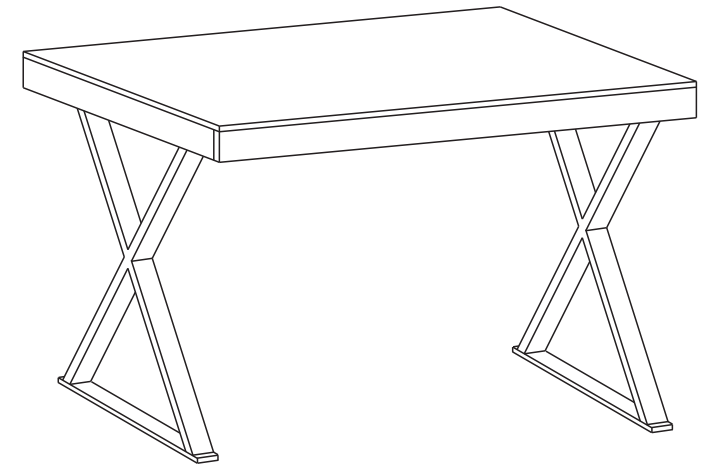

Part List and Hardware List

Ax2 	Bx1 	Cx1 	Dx1 	Ex1 
Fx1 	Gx1 	Hx2 	Ix2 	Jx2 
Kx11 	Lx11 	Mx8 	Nx4  6x25mm	Ox8  6x12mm
Px20  3.5x14mm	Qx4 	Rx1 	Sx3 	

 **SAFAVIEH**
FURNITURE

Model# FOX2217A

Product Dimensions: 39.3"×19.7"×29.5"