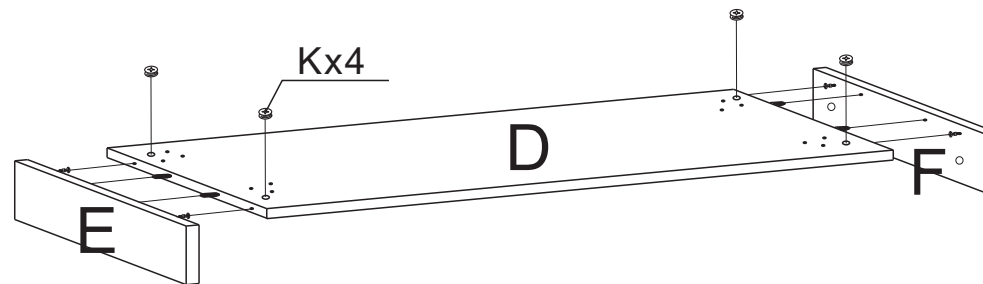

PREPARATION

Before beginning assembly of product, make sure all parts are present. Compare parts with package contents list and hardware contents list.

If any part is missing or damaged, do not attempt to assemble the product.

Estimated Assembly Time: 50 minutes.

Tools Required for Assembly (included): Spanner

1

2