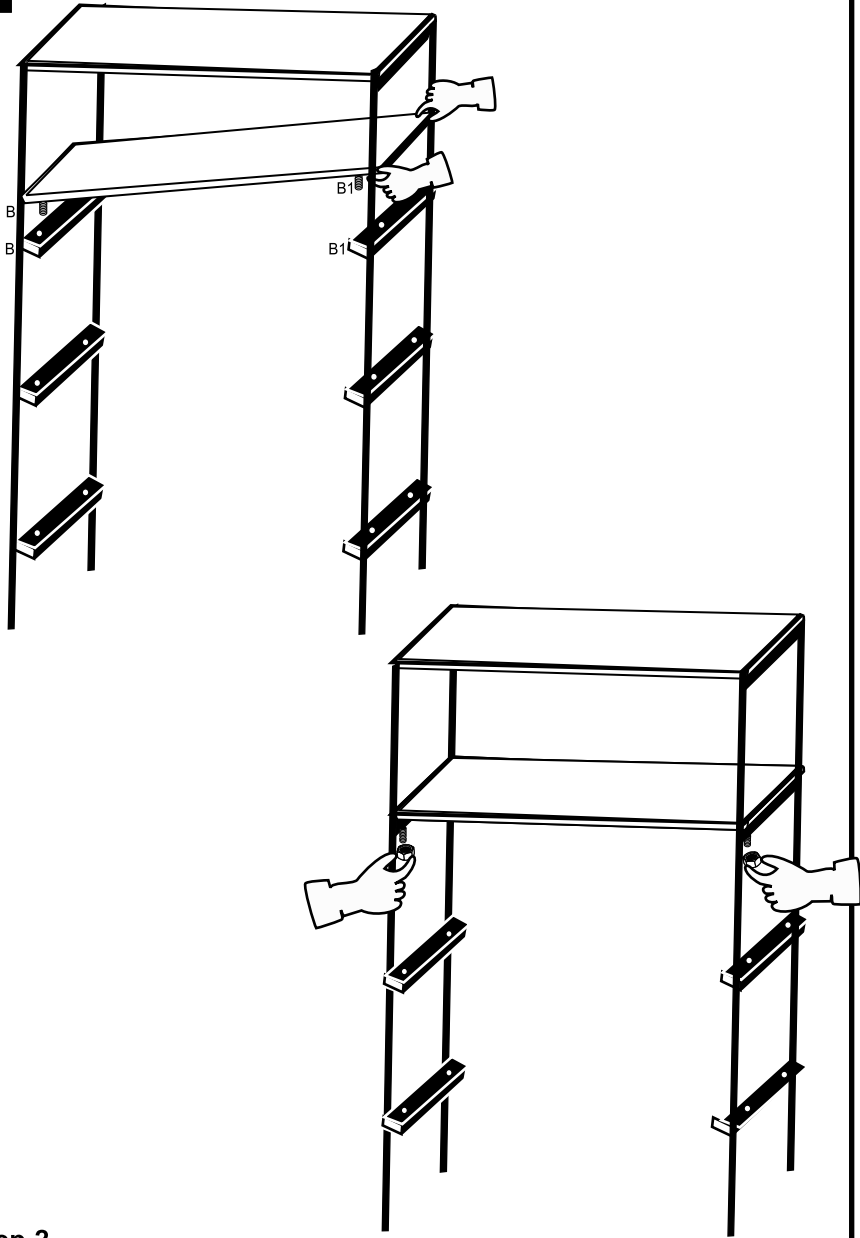

Part List and Hardware List

DESCRIPTION	PICTURE	QUANTITY
A STANDS		2X
B PLATE		4X
C NUTS		16X

PREPARATION

Before beginning assembly of product, make sure all parts are present. Compare parts with package contents list and hardware contents list. If any part is missing or damaged, do not attempt to assemble the product. Estimated Assembly Time: 15 minutes.

1 NOTE : Please make sure to put mentioned Alphabet on plate & stand respectively.
For eg : (A on A, A1 on A1, B on B, B1 on B1 & so on)

Step-1

2

Step-2

 **SAFAVIEH**
FURNITURE

MODEL # ETG3200A

Product Dimensions : 20"x 10" x 40"