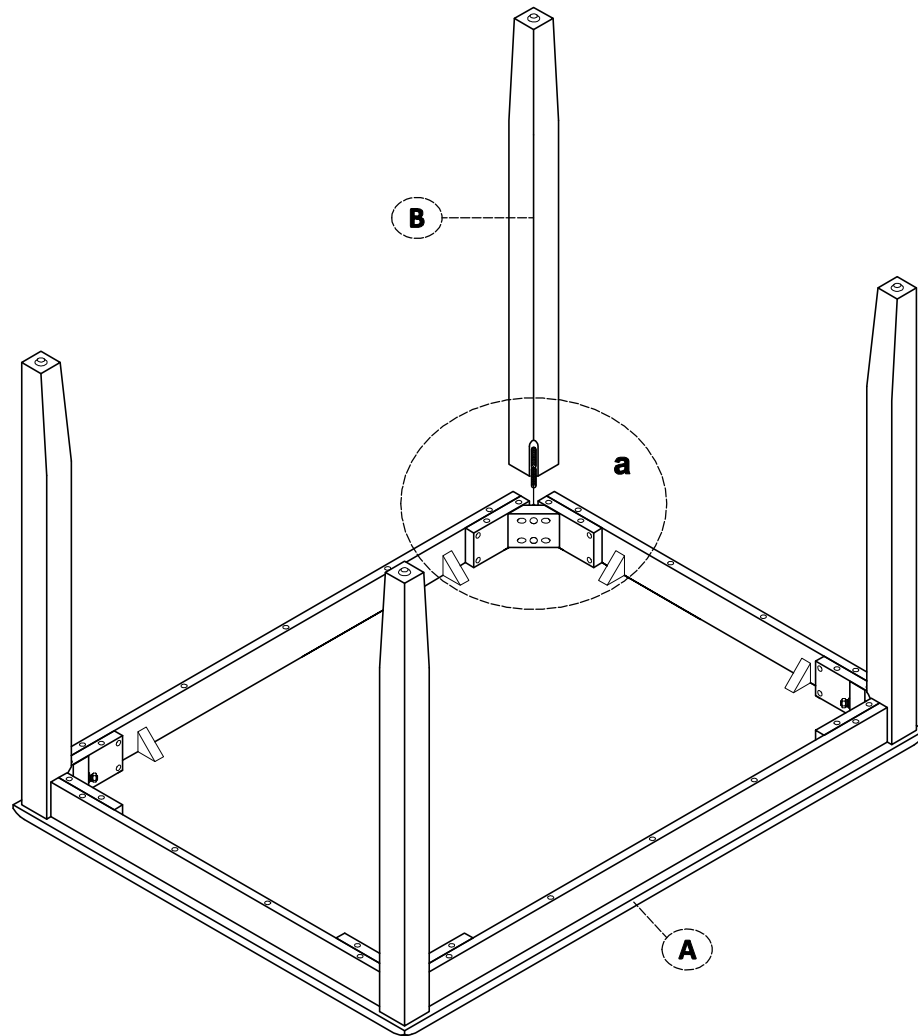

PREPARATION

Before beginning assembly of product, make sure all parts are present. Compare parts with package contents list and hardware contents list.

If any part is missing or damaged, do not attempt to assemble the product.

Estimated Assembly Time: 10 minutes.

Tools Required for Assembly (included): Allen Key

STEP 1