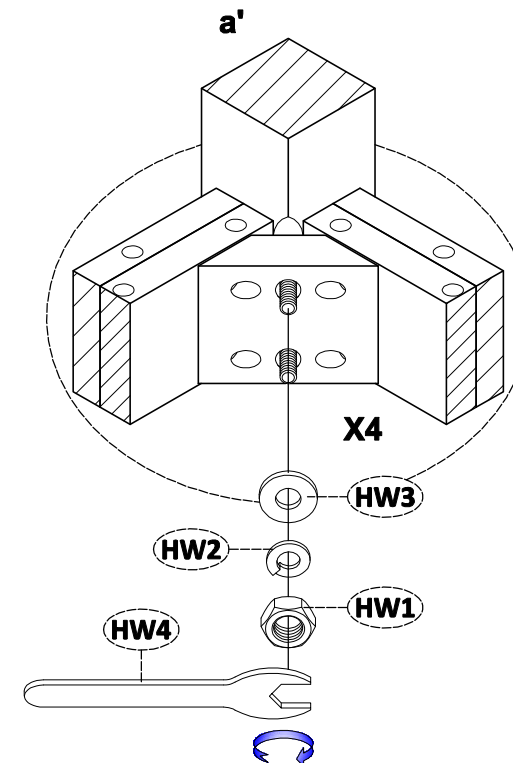

PREPARATION

Before beginning assembly of product, make sure all parts are present. Compare parts with package contents list and hardware contents list.

If any part is missing or damaged, do not attempt to assemble the product.

Estimated Assembly Time: 10 minutes.

Tools Required for Assembly (included): Allen Key

STEP 1