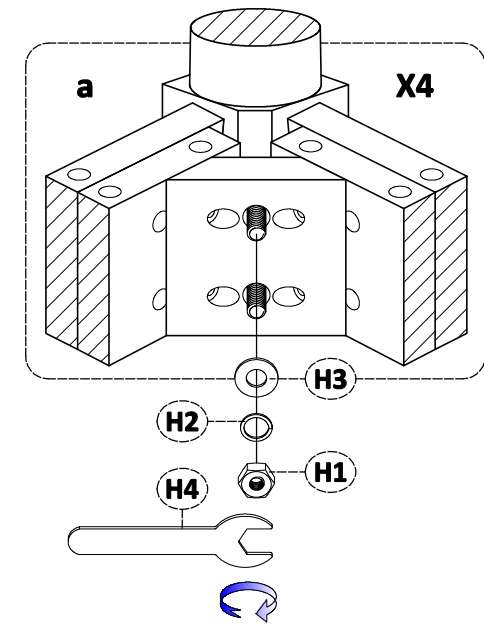

PREPARATION

Before beginning assembly of product, make sure all parts are present. Compare parts with package contents list and hardware contents list.
If any part is missing or damaged, do not attempt to assemble the product.

Estimated Assembly Time: 10 minutes.

Tools Required for Assembly (included): Wrench

STEP 1