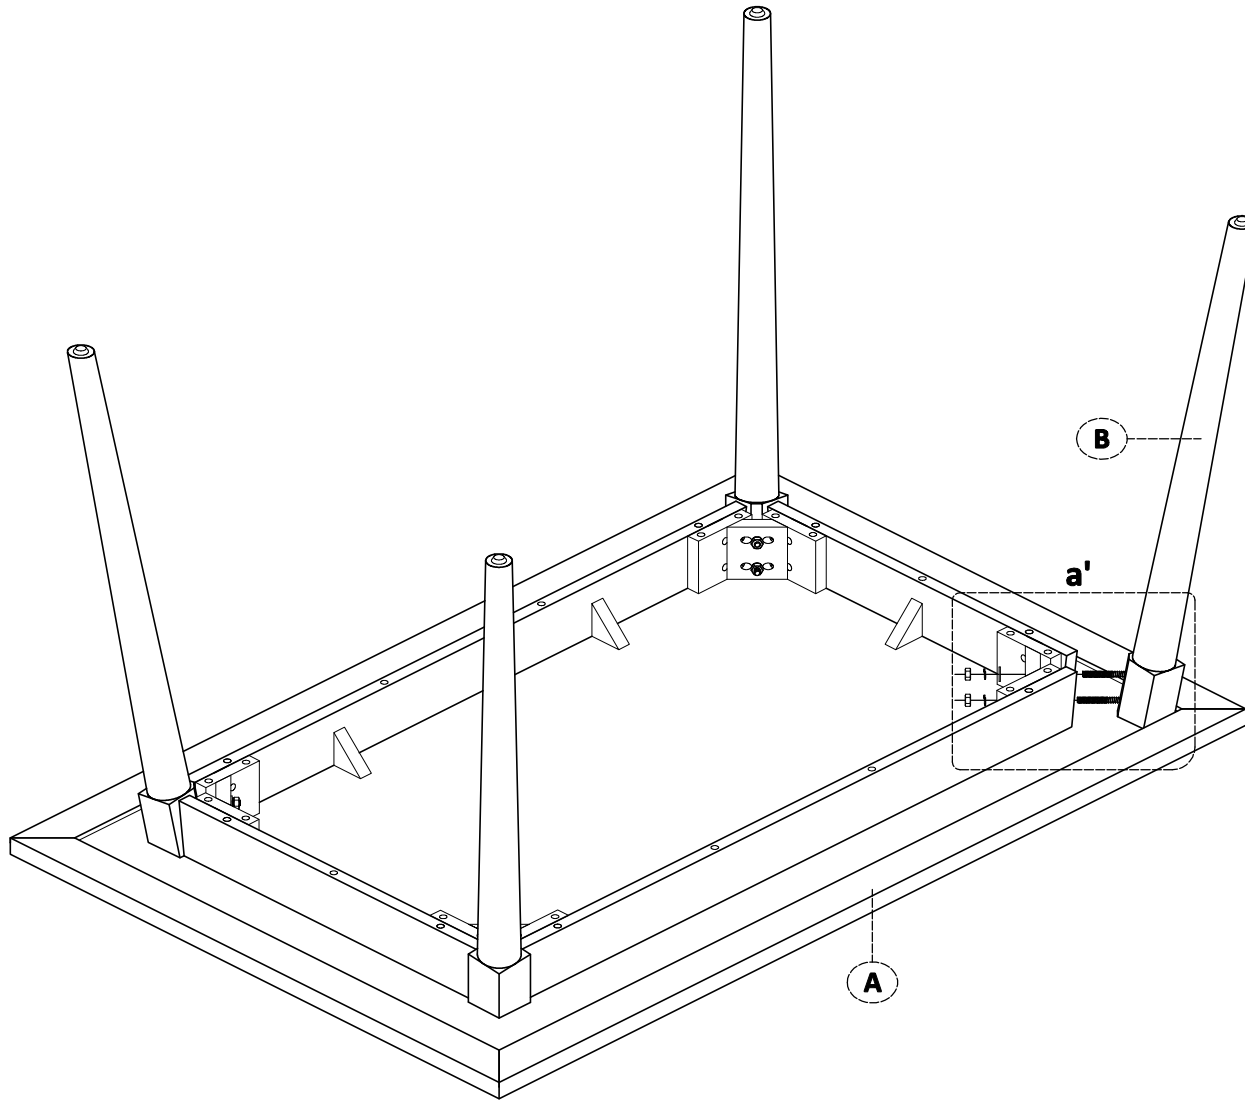

PREPARATION

Before beginning assembly of product, make sure all parts are present. Compare parts with package contents list and hardware contents list.
If any part is missing or damaged, do not attempt to assemble the product.

Estimated Assembly Time: 10 minutes.

Tools Required for Assembly (included): Wrench

STEP 1