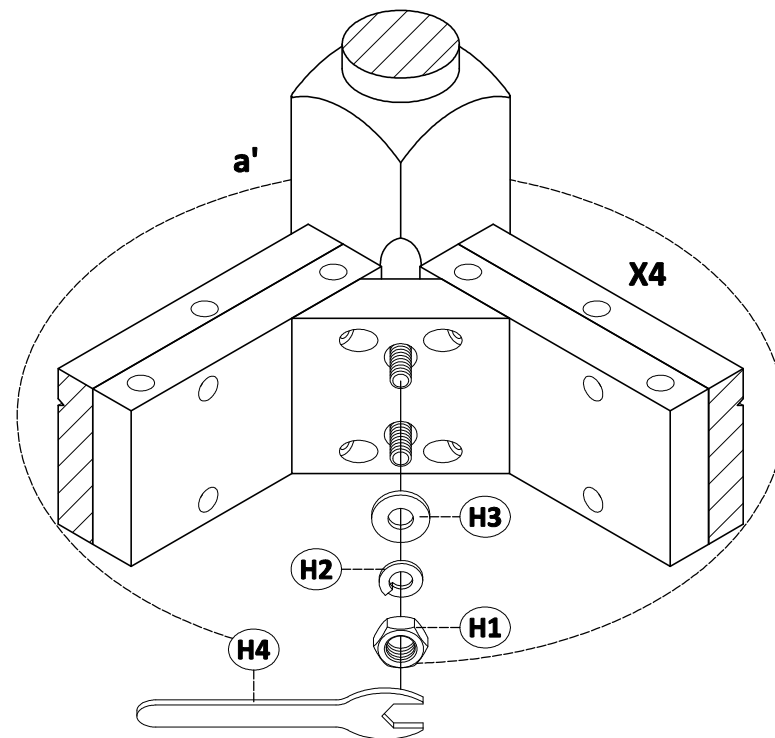

PREPARATION

Before beginning assembly of product, make sure all parts are present. Compare parts with package contents list and hardware contents list.

If any part is missing or damaged, do not attempt to assemble the product.

Estimated Assembly Time: 10 minutes.

Tools Required for Assembly (included): Allen Key

STEP 1