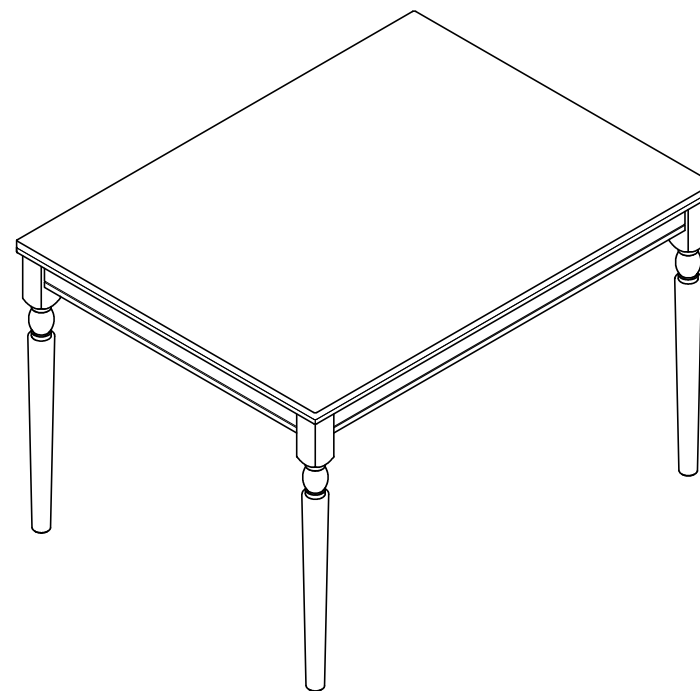

SAFAVIEH

FURNITURE

Model #: DNS9204A

Product Dimensions: 17-1/2"W x 19-1/2"D x 38"H

Weight capacity: 25lbs

WARNING: DO NOT STAND ON CHAIR

WARNING: DO NOT OVER TORQUE BOLTS

PREPARATION

* This item may require periodic tightening.

PART LIST AND HARDWARE LIST

PIECE	DESCRIPTION	PICTURE	QUANTITY
A	TABLE TOP		1X
B	LEGS		4X
H1	NUT		8X
H2	SPRING WASHER		8X
H3	WASHER		8X
H4	WRENCH		1X

SAFAVIEH FURNITURE

Model #: DNS9204A

Product Dimensions: 48"W x 36"D x 30"H

Weight capacity: 25lbs

WARNING: DO NOT STAND ON TABLE

WARNING: DO NOT OVER TORQUE BOLTS

PREPARATION

Before beginning assembly of product, make sure all parts are present. Compare parts with package contents list and hardware contents list.