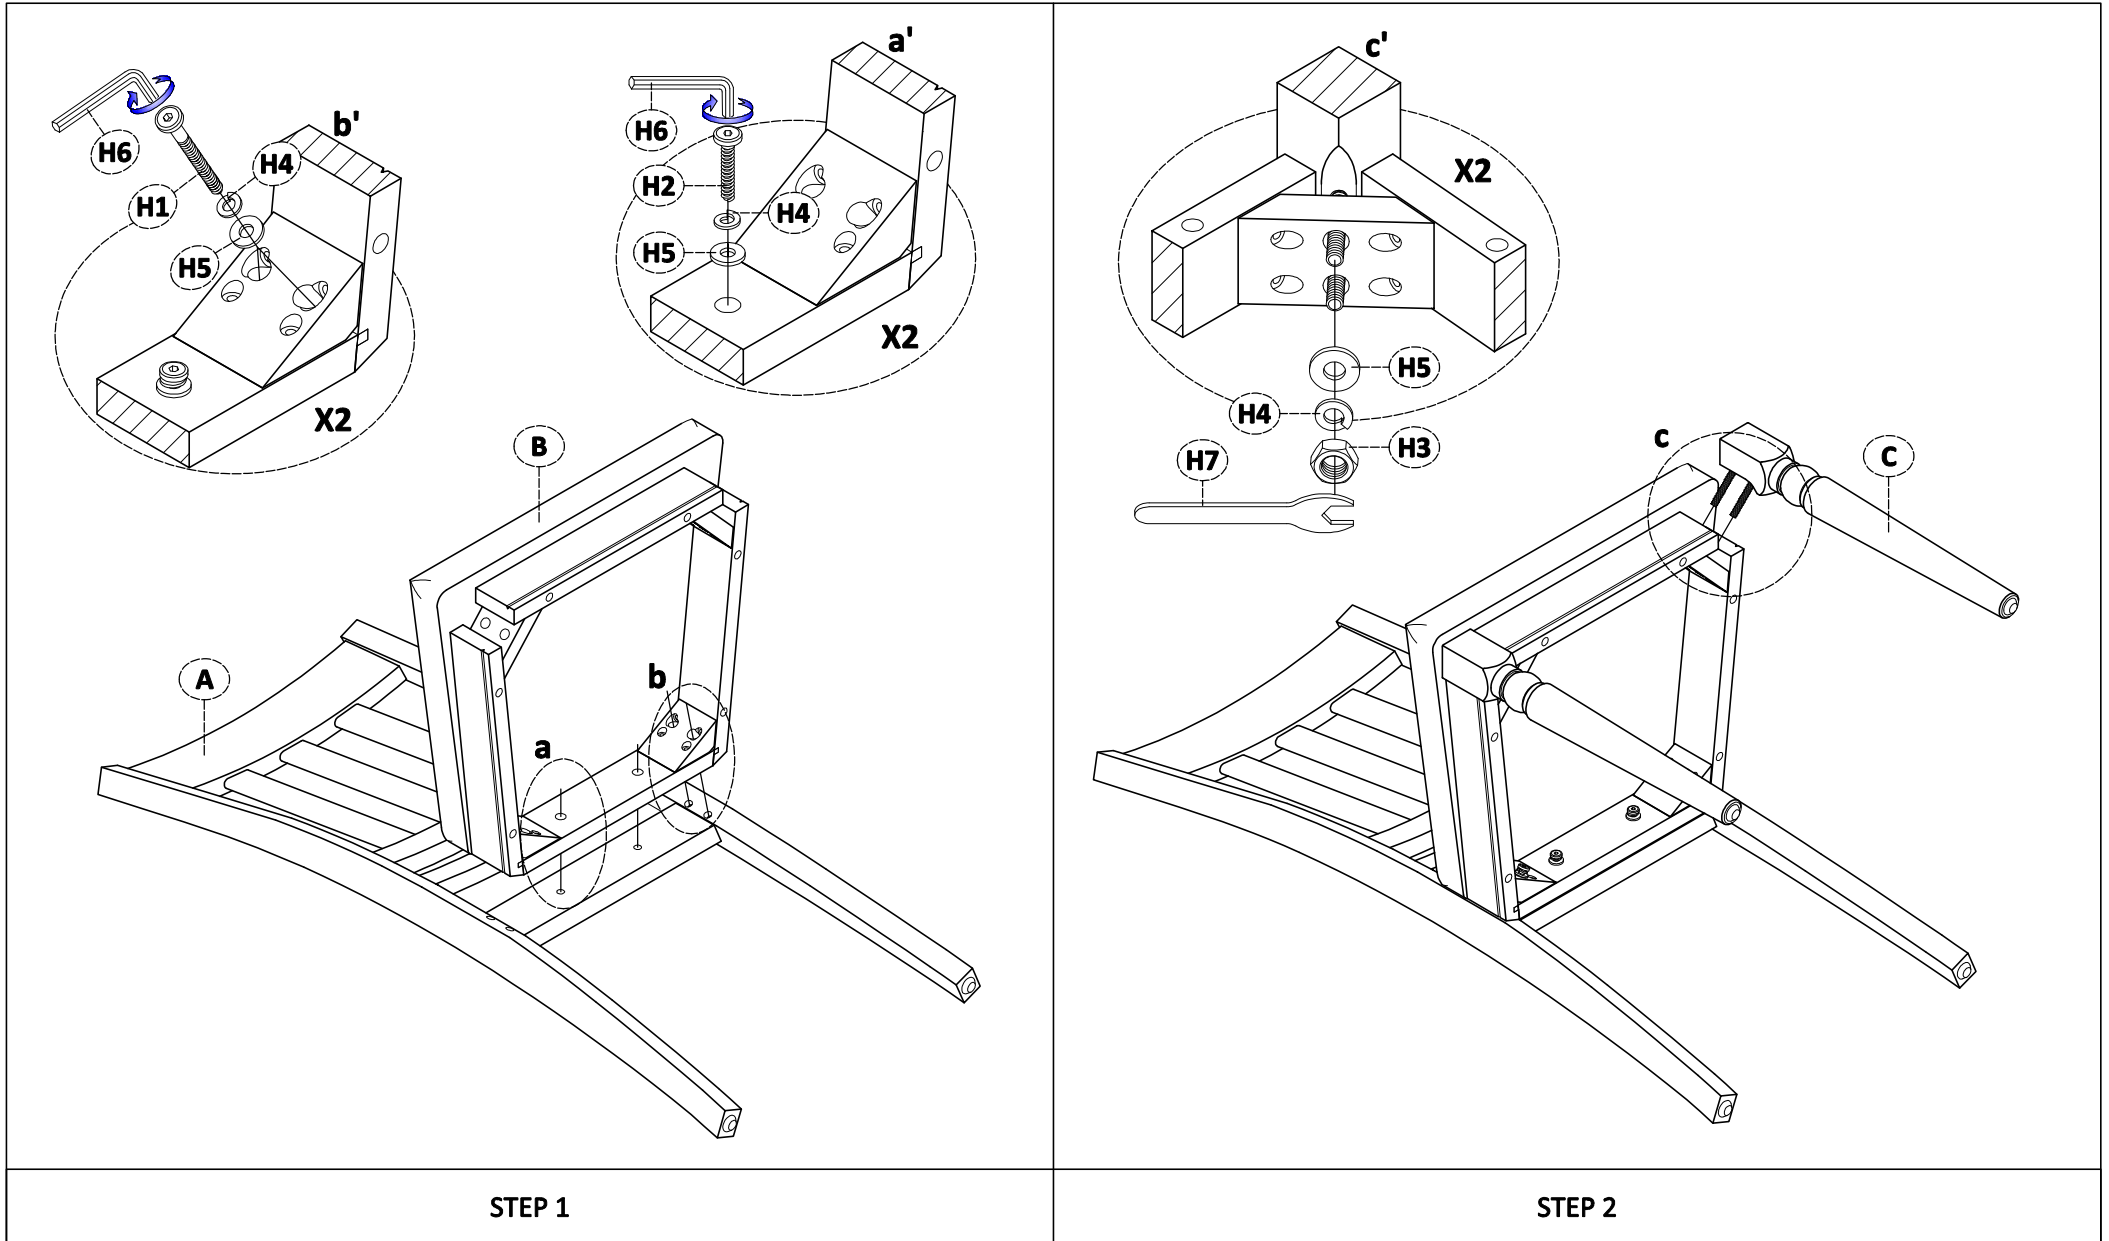

PREPARATION

Before beginning assembly of product, make sure all parts are present. Compare parts with package contents list and hardware contents list.
If any part is missing or damaged, do not attempt to assemble the product.

Estimated Assembly Time: 10 minutes.

Tools Required for Assembly (included): Allen Key