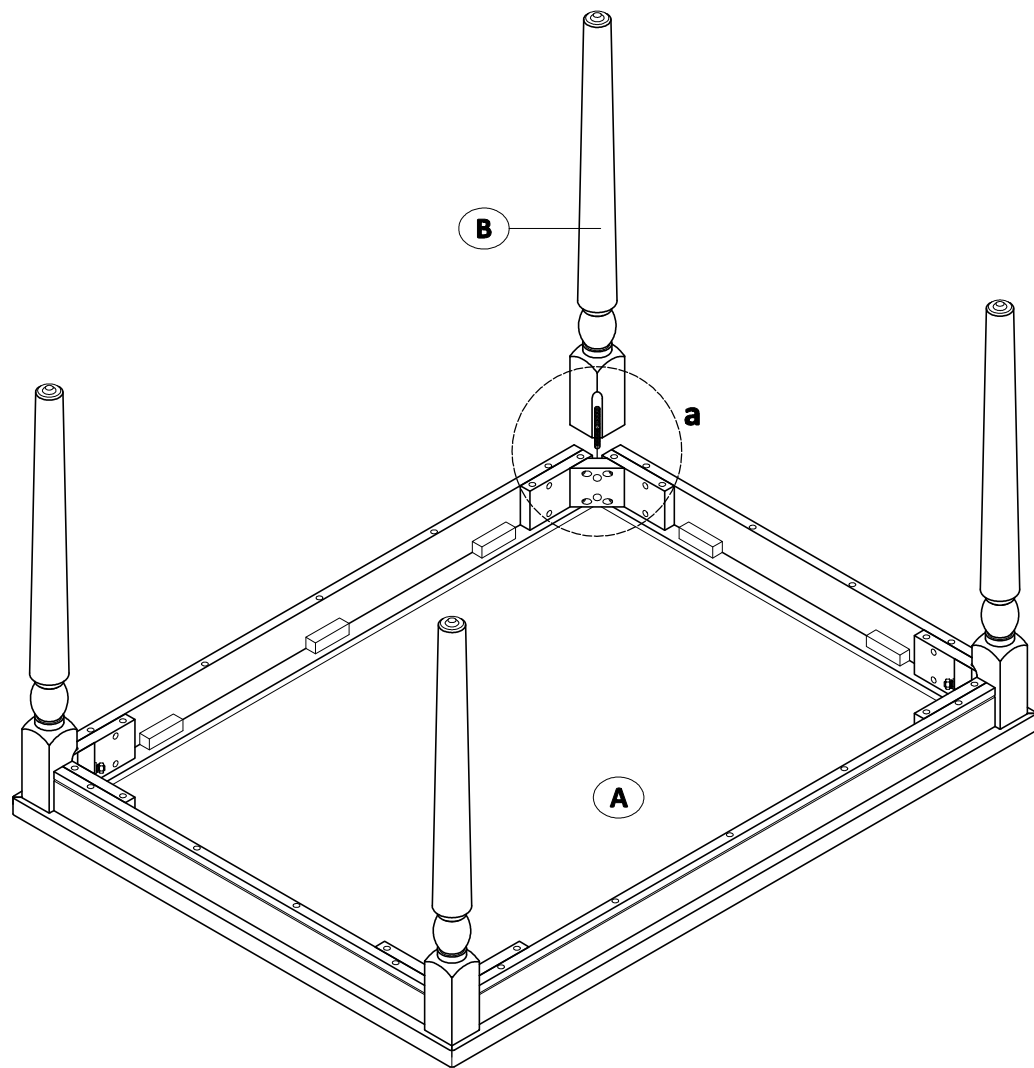

PREPARATION

Before beginning assembly of product, make sure all parts are present. Compare parts with package contents list and hardware contents list.

If any part is missing or damaged, do not attempt to assemble the product.

Estimated Assembly Time: 10 minutes.

Tools Required for Assembly (included): Allen Key

STEP 1