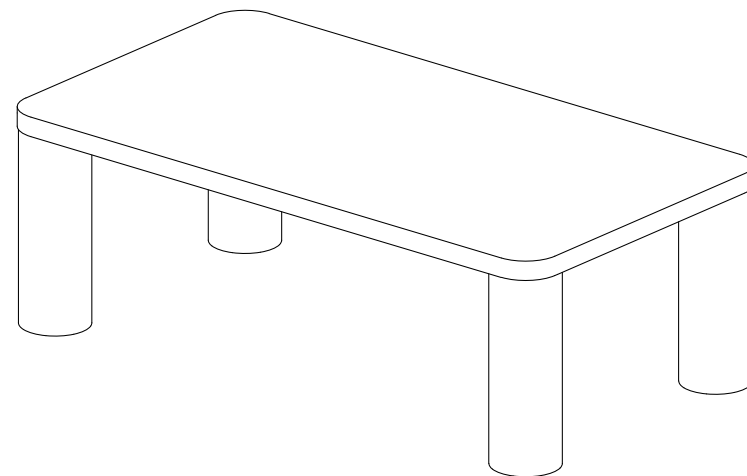

### Part List and Hardware List

PIECE	DESCRIPTION	PICTURE	QUANTITY
A	Top		1X
B	Legs		4X

Model #: COF1500

Product Dimensions: 47.8" W x 26" D x 16.1"H

WARNING !

Weight capacity: 110 LBS

Warning: Do not stand on Table