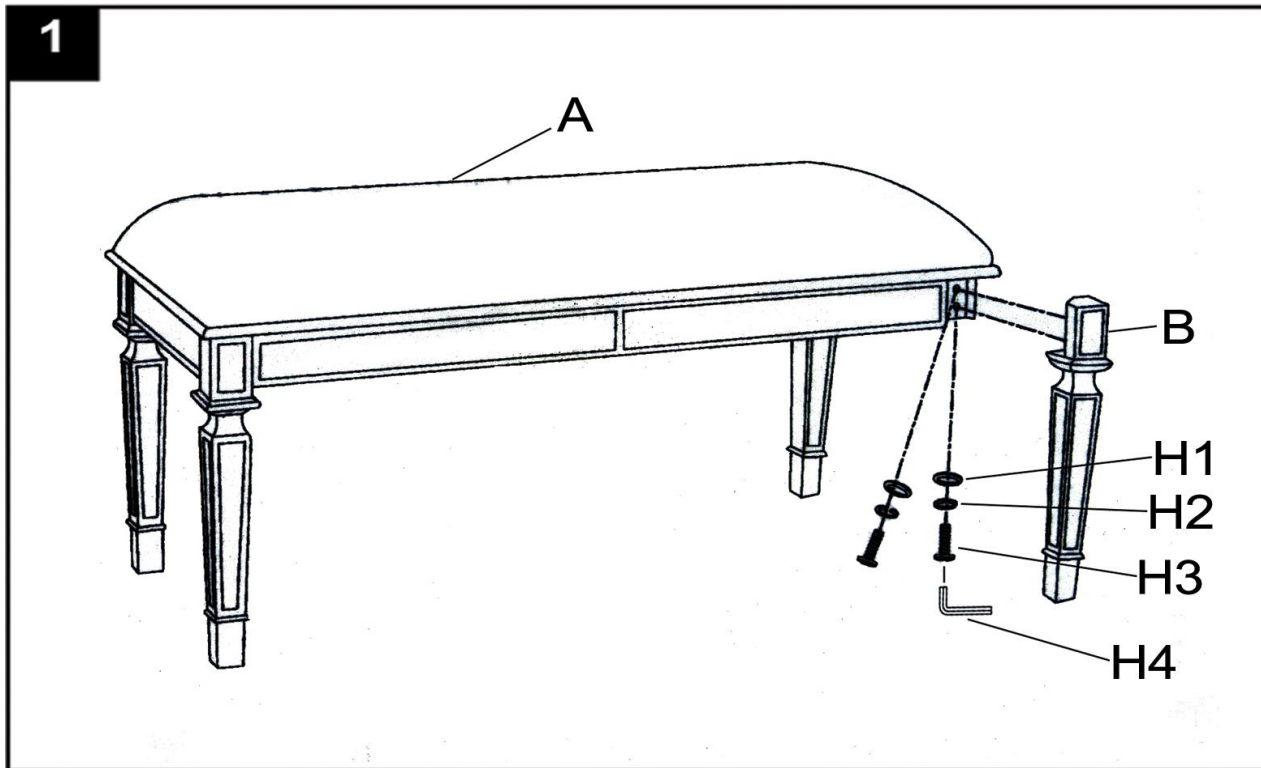

PREPARATION

Before beginning assembly of product, make sure all parts are present. Compare parts with package contents list and hardware contents list.

If any part is missing or damaged, do not attempt to assemble the product.

Estimated Assembly Time: 10 minutes.

Tools Required for Assembly (included): Allen Key

Step

Attach the leg (B) to the seat (A). Use the allen key (H4) to tighten the washers and bolts.