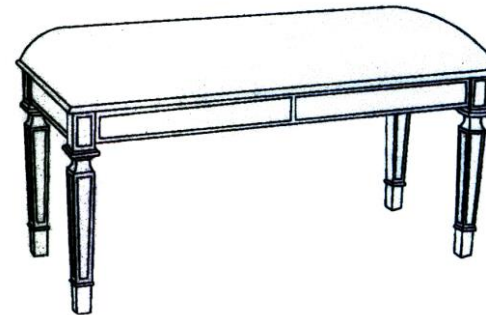

Part List and Hardware List

PIECE	DESCRIPTION	PICTURE	QUANTITY
A	Seat		1X
B	Leg		4X
H1	Flat washer		8X
H2	Spring washer		8X
H3	Allen bolt		8X
H4	Allen key		1X

SAFAVIEH FURNITURE

Model# AMH4115A

Product Dimensions: 42"W X 17.25"D X 21"H