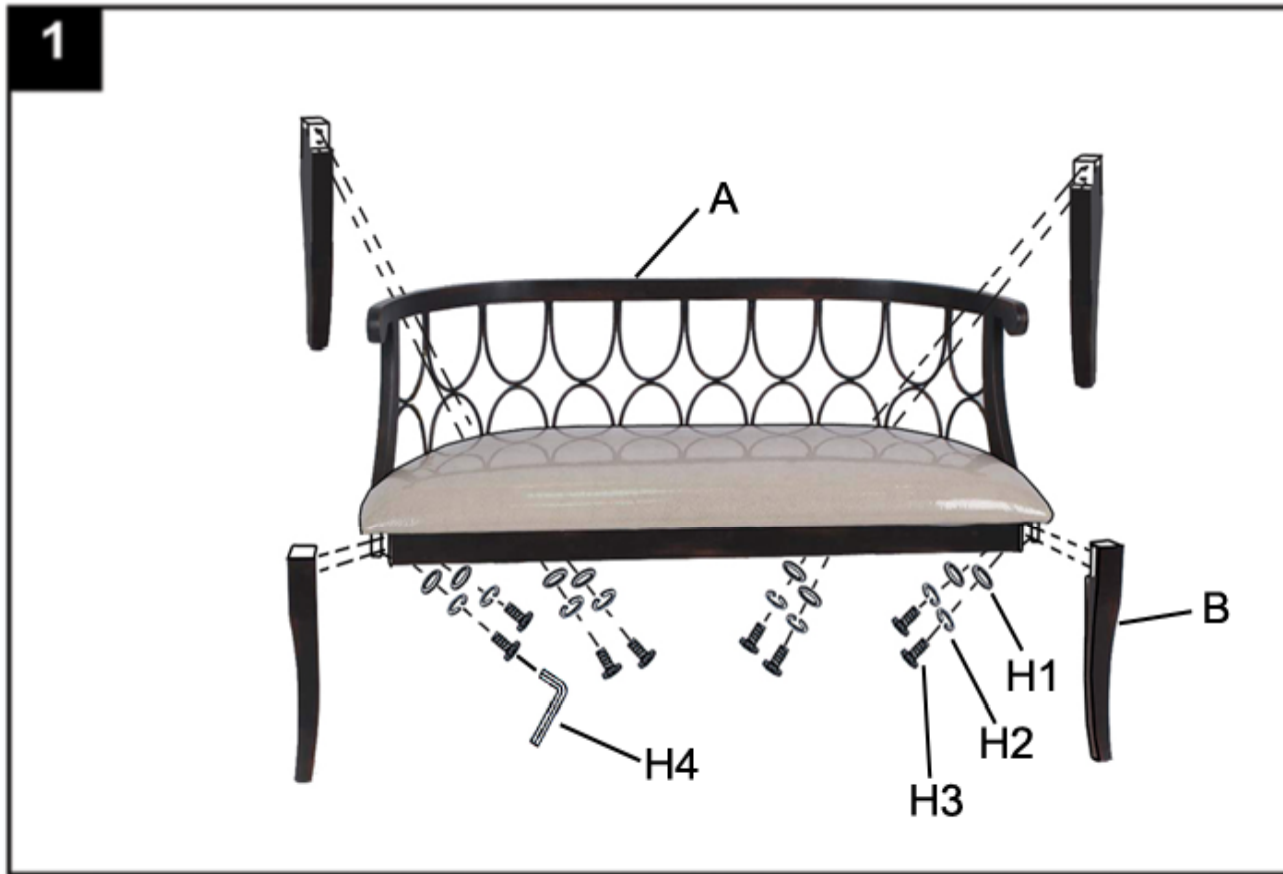

PREPARATION

Before beginning assembly of product, make sure all parts are present. Compare parts with package contents list and hardware contents list.

If any part is missing or damaged, do not attempt to assemble the product.

Estimated Assembly Time: 10 minutes.

Tools Required for Assembly (included): Allen Key

Step

Attach the legs (B) to the seat (A) and use allen key (H4) to tighten the bolts and washers.